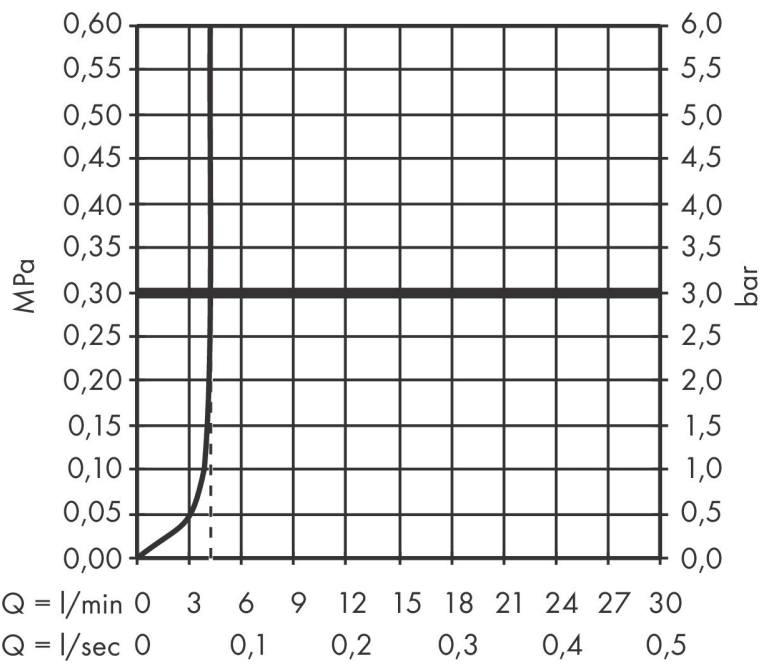

Brand hansgrohe
Art. Name **Tecturis S** Single lever basin mixer 240 Fine CoolStart EcoSmart+ for wash bowls with push-open waste set
Art. Nr. 73370140
Surface Brushed Bronze

Flow chart