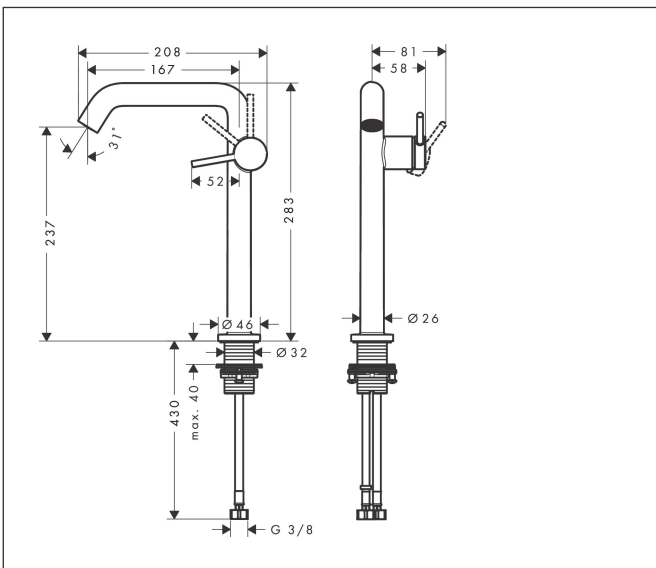

Drawing

Technology

Spray Types