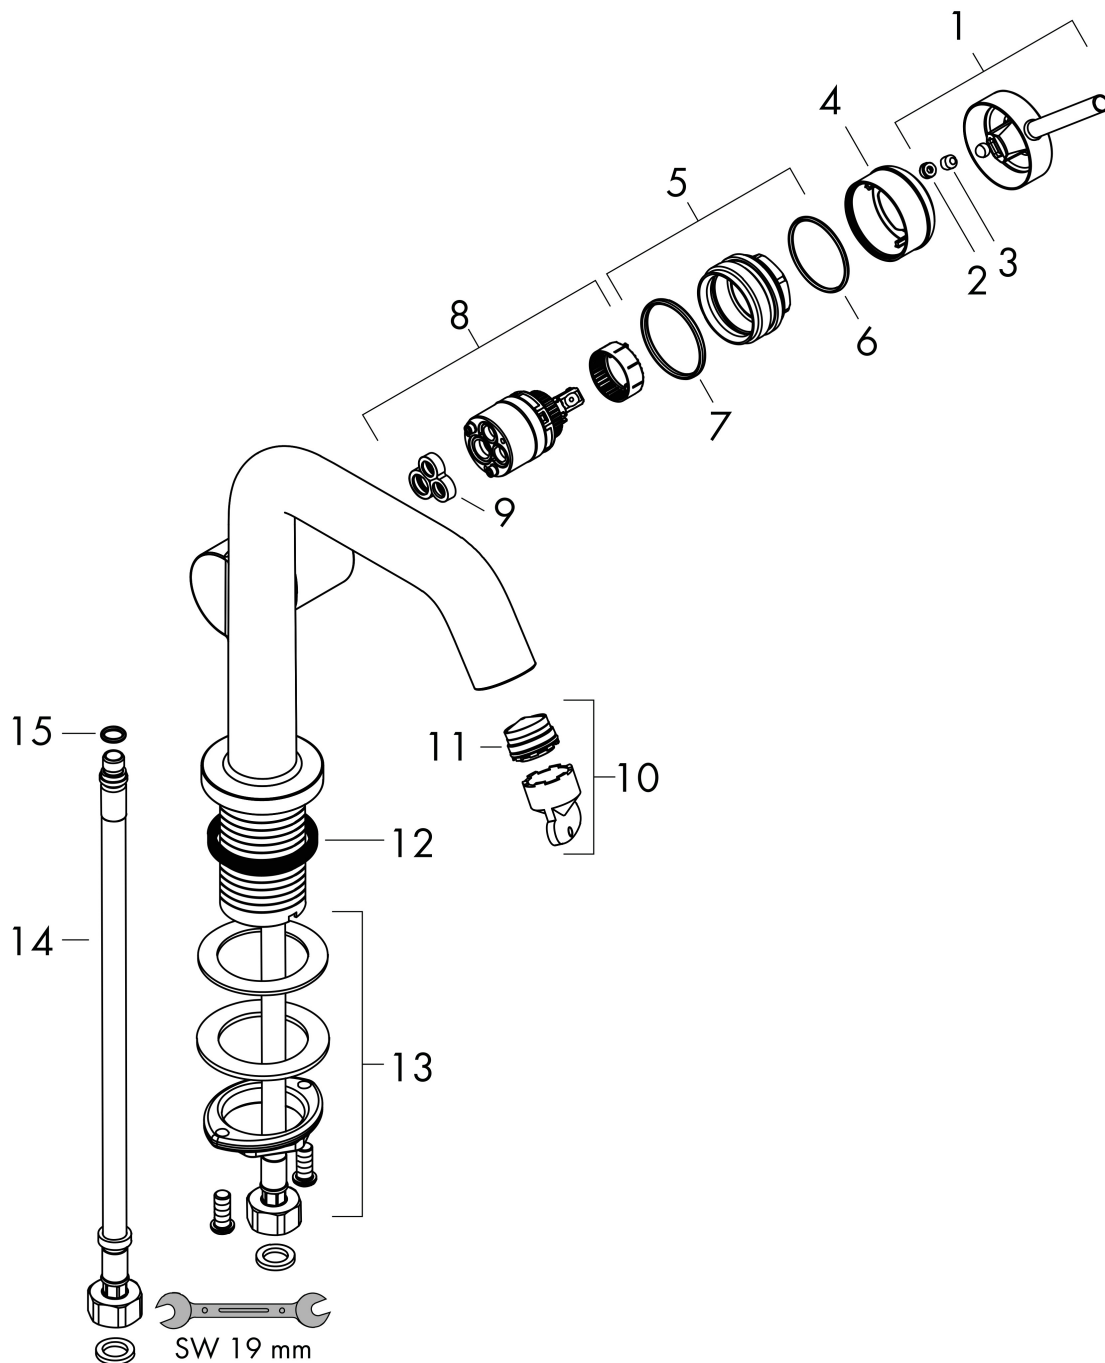

## Features

- consists of: single lever basin mixer, waste set
- ComfortZone: 240
- projection: 167 mm
- spout height: 230 mm
- handle variant: pin handle
- spray type: NormalSpray
- maximum flow rate at 3 bar: 4 l/min
- ceramic cartridge
- suitable for continuous flow water heaters
- push-open waste set G 1 1/4
- material waste set: metal
- connection type: G 3/8 hose connections
- connection dimension: DN15
- cold water in basic handle position
- EU taxonomy: max. 6 l/min - Substantial Contribution (SC) possible

## Spray Types

Brand hansgrohe  
 Art. Name **Tecturis S** Single lever basin mixer 240 Fine CoolStart EcoSmart+ for wash bowls with push-open waste set  
 Art. Nr. 73370140  
 Surface Brushed Bronze

## Flow chart

Brand hansgrohe  
 Art. Name **Tecturis S** Single lever basin mixer 240 Fine CoolStart EcoSmart+ for wash bowls with push-open waste set  
 Art. Nr. 73370140  
 Surface Brushed Bronze

**Spare Parts Drawing for build year: >06/23**

## Spare parts list for build year: >06/23

Pos.	Description	Articlenumber
1	handle	94999140
2	screw cover	93735460
3	hollow set screw M5x5	98446000
4	escutcheon	94987140
5	nut	94989000
6	O-ring 28x1,5	98421000
7	O-ring 29x2	98391000
8	cartridge, assy	93760000
9	seal	93383000
10	aerator cpl.	87100000
11	service tool	93750000
12	flat seal	98749000
13	fixing set (Ø 32)	13961000
14	connection hose 600 mm M8x0,75 G3/8	96556000
15	O-ring 6,6x1,6	93019000
a	push-open waste set	50100140
b	escutcheon for exchanged connections	87494140