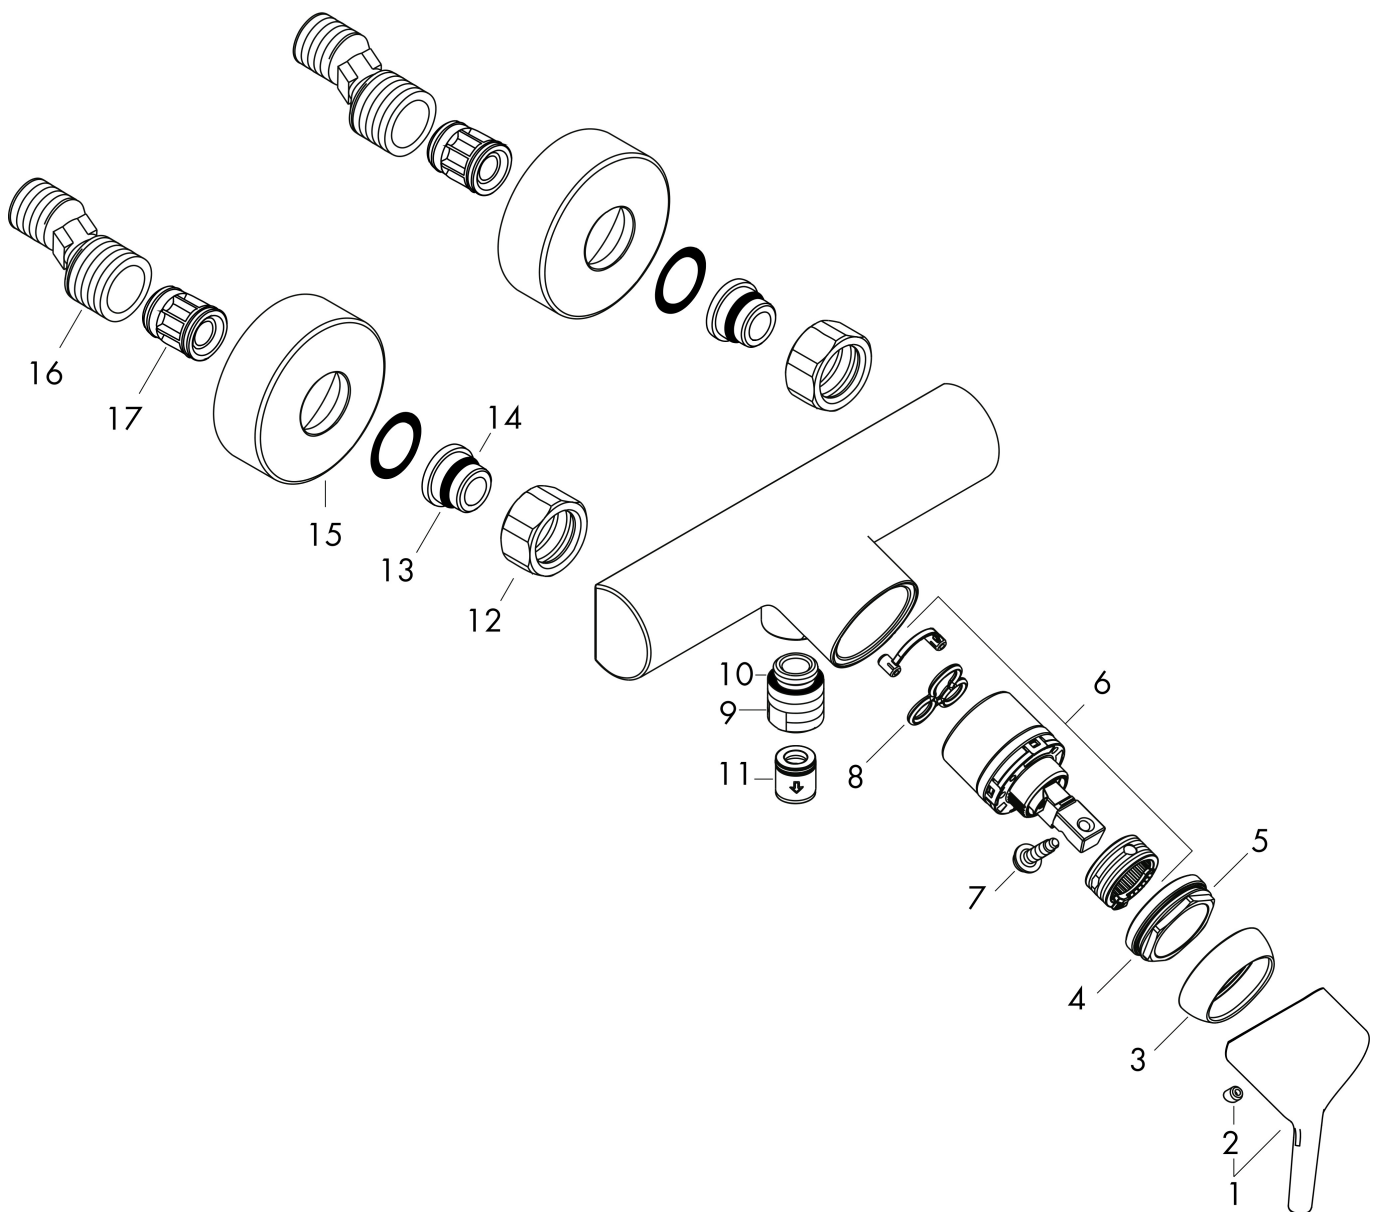

Brand hansgrohe
 Art. Name **Talis S** Single lever shower mixer for exposed installation
 Art. Nr. 72600000
 Surface Chrome

Product picture

Features

- 1 function
- centre distance: 150 ± 12 mm
- maximum flow rate at 3 bar: 31 l/min
- maximum flow rate of hand shower at 3 bar: 14 l/min
- ceramic cartridge
- temperature limitation adjustable
- non-return valve
- with silencer
- hose connection: DN15
- connection dimension: DN15
- min. operating pressure: 1 bar
- max. operating pressure: 10 bar
- connection type: S-connections

Drawing

Brand hansgrohe
 Art. Name **Talis S** Single lever shower mixer for exposed installation
 Art. Nr. 72600000
 Surface Chrome

Flow chart

1 Shower outlet with 1B-resistance

Brand hansgrohe
Art. Name **Talis S** Single lever shower mixer for exposed installation
Art. Nr. 72600000
Surface Chrome

Spare Parts Drawing for build year: >10/15

Brand hansgrohe
 Art. Name **Talis S** Single lever shower mixer for exposed installation
 Art. Nr. 72600000
 Surface Chrome

Spare parts list for build year: >10/15

Pos.	Description	Articlenumber
1	handle	92644000
2	screw cover	96338000
3	flange	97406000
4	nut	97209000
5	O-Ring 32x2	98193000
6	cartridge, assy	92730000
7	locking screw for handle	95140000
8	seal	95008000
9	Hose Connection	96044000
10	O-ring 14x2	98129000
11	set of non return valves DW 15	94074000
12	set of nuts	96157000
13	connecting thread	97220000
14	O-ring 15x2	98163000
15	escutcheon Ø 68 mm	96467000
16	set of S-unions (±12 mm)	94140000
17	noise reduction	96429000