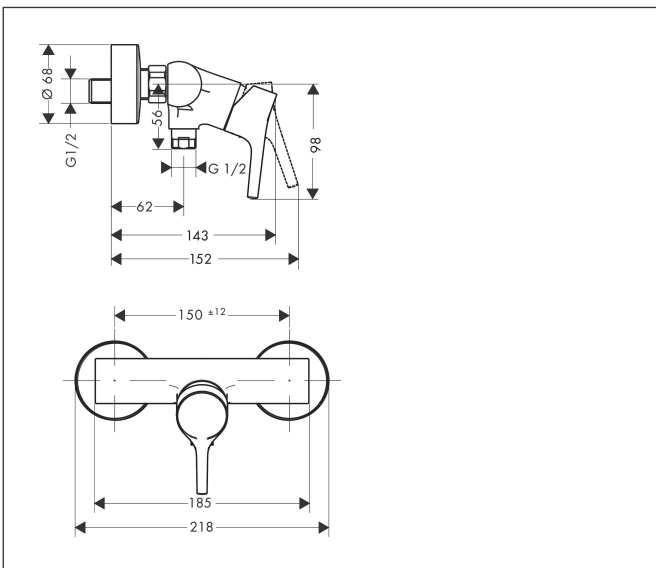

Brand hansgrohe
 Art. Name **Talis S** Single lever shower mixer for exposed installation
 Art. Nr. 72600000
 Surface Chrome

Product picture

Features

- 1 function
- centre distance: 150 ± 12 mm
- maximum flow rate at 3 bar: 31 l/min
- maximum flow rate of hand shower at 3 bar: 14 l/min
- ceramic cartridge
- temperature limitation adjustable
- non-return valve
- with silencer
- hose connection: DN15
- connection dimension: DN15
- min. operating pressure: 1 bar
- max. operating pressure: 10 bar
- connection type: S-connections

Drawing

Brand hansgrohe
 Art. Name **Talis S** Single lever shower mixer for exposed installation
 Art. Nr. 72600000
 Surface Chrome

Flow chart

1 Shower outlet with 1B-resistance

Brand hansgrohe
Art. Name **Talis S** Single lever shower mixer for exposed installation
Art. Nr. 72600000
Surface Chrome

Spare Parts Drawing for build year: >10/15

Brand hansgrohe
 Art. Name **Talis S** Single lever shower mixer for exposed installation
 Art. Nr. 72600000
 Surface Chrome

Spare parts list for build year: >10/15

Pos.	Description	Articlenumber
1	handle	92644000
2	screw cover	96338000
3	flange	97406000
4	nut	97209000
5	O-Ring 32x2	98193000
6	cartridge, assy	92730000
7	locking screw for handle	95140000
8	seal	95008000
9	Hose Connection	96044000
10	O-ring 14x2	98129000
11	set of non return valves DW 15	94074000
12	set of nuts	96157000
13	connecting thread	97220000
14	O-ring 15x2	98163000
15	escutcheon Ø 68 mm	96467000
16	set of S-unions (±12 mm)	94140000
17	noise reduction	96429000