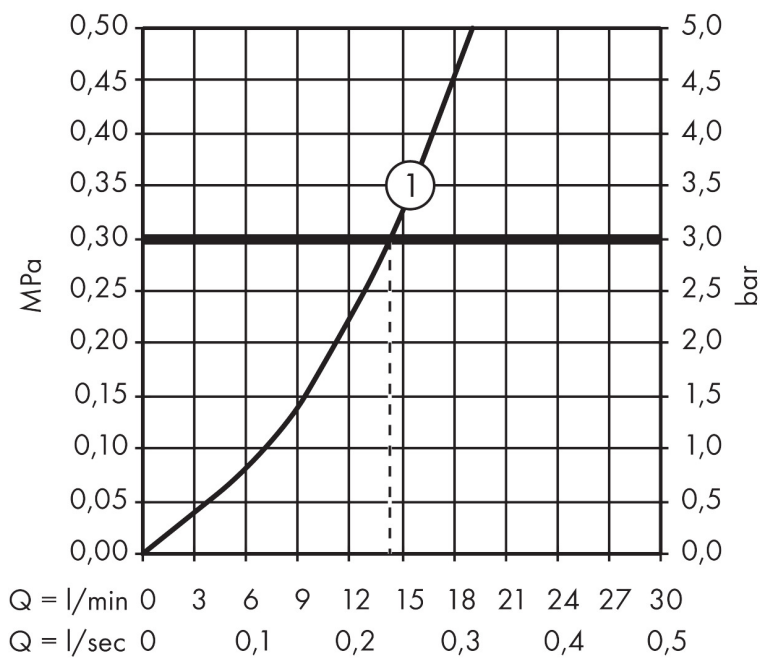

Brand hansgrohe
 Art. Name **Talis S** Single lever shower mixer for exposed installation
 Art. Nr. 72600000
 Surface Chrome

Product picture

Features

- 1 function
- centre distance: 150 ± 12 mm
- maximum flow rate at 3 bar: 31 l/min
- maximum flow rate of hand shower at 3 bar: 14 l/min
- ceramic cartridge
- temperature limitation adjustable
- non-return valve
- with silencer
- hose connection: DN15
- connection dimension: DN15
- min. operating pressure: 1 bar
- max. operating pressure: 10 bar
- connection type: S-connections

Drawing

Brand hansgrohe
 Art. Name **Talis S** Single lever shower mixer for exposed installation
 Art. Nr. 72600000
 Surface Chrome

Flow chart

1 Shower outlet with 1B-resistance

Brand hansgrohe
Art. Name **Talis S** Single lever shower mixer for exposed installation
Art. Nr. 72600000
Surface Chrome