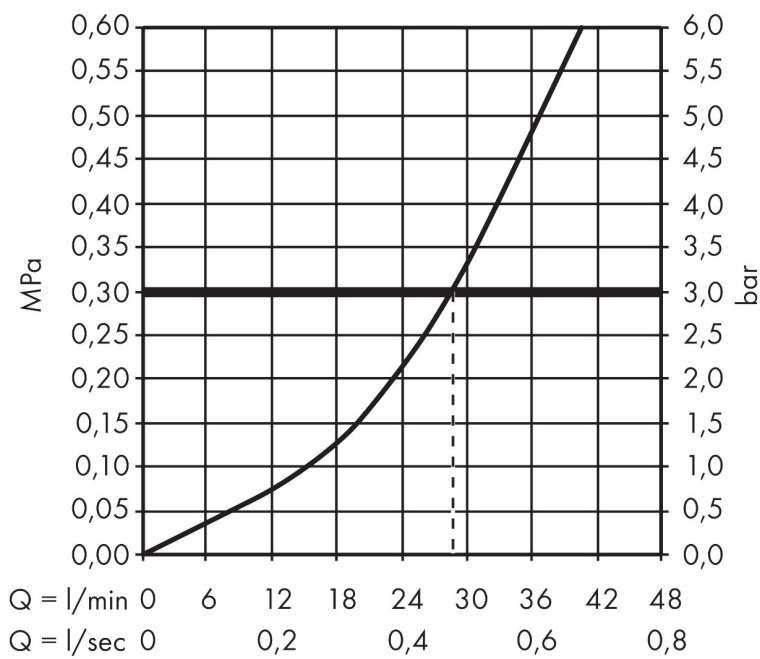

Brand hansgrohe
Art. Name **Logis E** Single lever shower mixer set for concealed installation
Art. Nr. 71608000
Surface Chrome

Product picture

Features

- consists of: basic set
- 1 function
- maximum flow rate at 3 bar: 29 l/min
- ceramic cartridge
- connection type: basic set

Drawing

Brand hansgrohe
 Art. Name **Logis E** Single lever shower mixer set for concealed installation
 Art. Nr. 71608000
 Surface Chrome

Flow chart

Brand hansgrohe
Art. Name **Logis E** Single lever shower mixer set for concealed installation
Art. Nr. 71608000
Surface Chrome