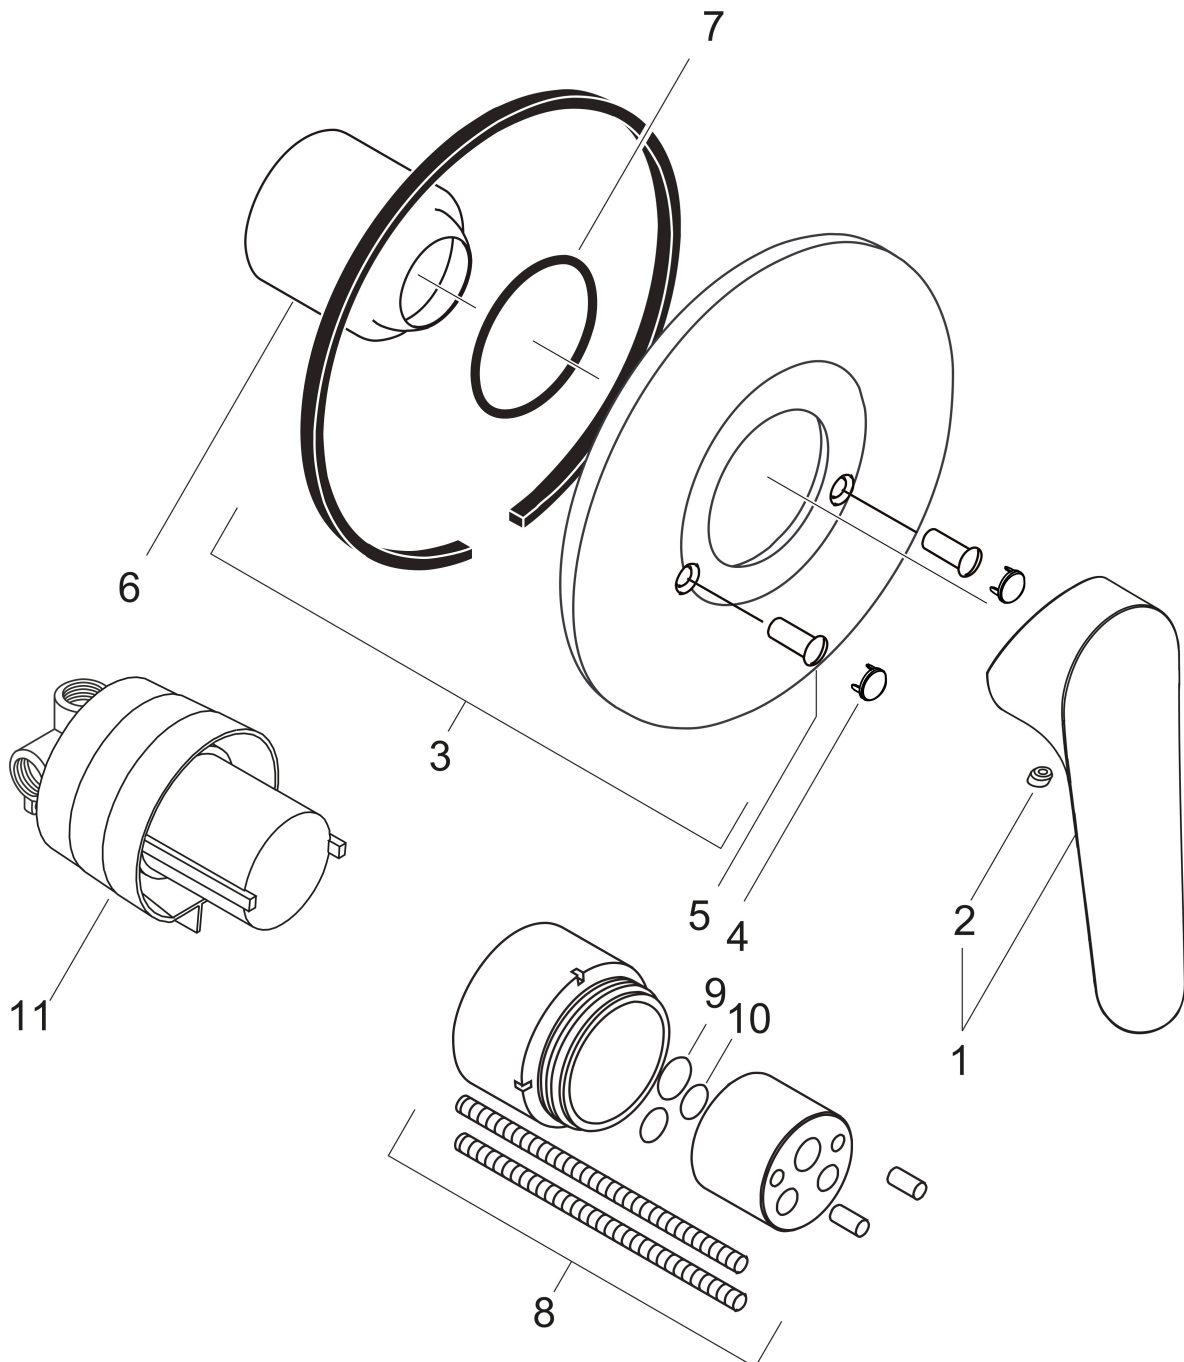

Brand hansgrohe
Art. Name **Logis E** Single lever shower mixer set for concealed installation
Art. Nr. 71608000
Surface Chrome

Product picture

Features

- consists of: basic set
- 1 function
- maximum flow rate at 3 bar: 29 l/min
- ceramic cartridge
- connection type: basic set

Drawing

Brand hansgrohe
 Art. Name **Logis E** Single lever shower mixer set for concealed installation
 Art. Nr. 71608000
 Surface Chrome

Flow chart

Brand hansgrohe
Art. Name **Logis E** Single lever shower mixer set for concealed installation
Art. Nr. 71608000
Surface Chrome

Spare Parts Drawing for build year: >01/18

Brand hansgrohe
 Art. Name **Logis E** Single lever shower mixer set for concealed installation
 Art. Nr. 71608000
 Surface Chrome

Spare parts list for build year: >01/18

Pos.	Description	Articlenumber
1	handle	93024000
2	screw cover	96338000
3	escutcheon Ø 150 mm	96555000
4	cover cap	95433000
5	hollow screw	96065000
6	flange	96348000
7	O-Ring 48x3	95508000
8	extension set 28 mm shower mixer	32698000
9	O-ring 12x1,5	98430000
10	O-ring 10x1,5	98123000
11	base body	13620180