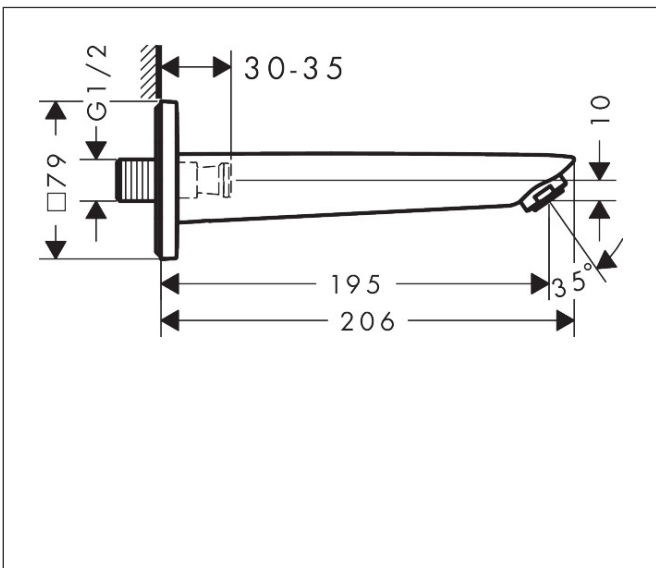

Brand hansgrohe
 Art. Name **Logis** Bath spout
 Art. Nr. 71410000
 Surface Chrome

Product picture

Features

- 1 function
- connection type: G 1/2
- with escutcheon
- projection: 195 mm
- wall-mounted
- maximum flow rate at 3 bar: 21 l/min
- connection dimension: DN15
- spray type: NormalSpray

Drawing

Technology

Brand hansgrohe
 Art. Name **Logis** Bath spout
 Art. Nr. 71410000
 Surface Chrome

Flow chart

The consumption was measured in combination with the appropriate fittings (thermostat/mixer/in-wall valve) to reflect actual application in practice.

Brand hansgrohe
Art. Name **Logis** Bath spout
Art. Nr. 71410000
Surface Chrome

Spare Parts Drawing for build year: >02/26

Brand hansgrohe
 Art. Name **Logis** Bath spout
 Art. Nr. 71410000
 Surface Chrome

Spare parts list for build year: >02/26

Pos.	Description	Articlenumber
1	aerator M24x1 (30 l/min)	92360000
2	pin	97766000
3	escutcheon 79 / 79 mm	95283000
4	connecting thread G½	85344000
5	O-ring 10x2	98170000