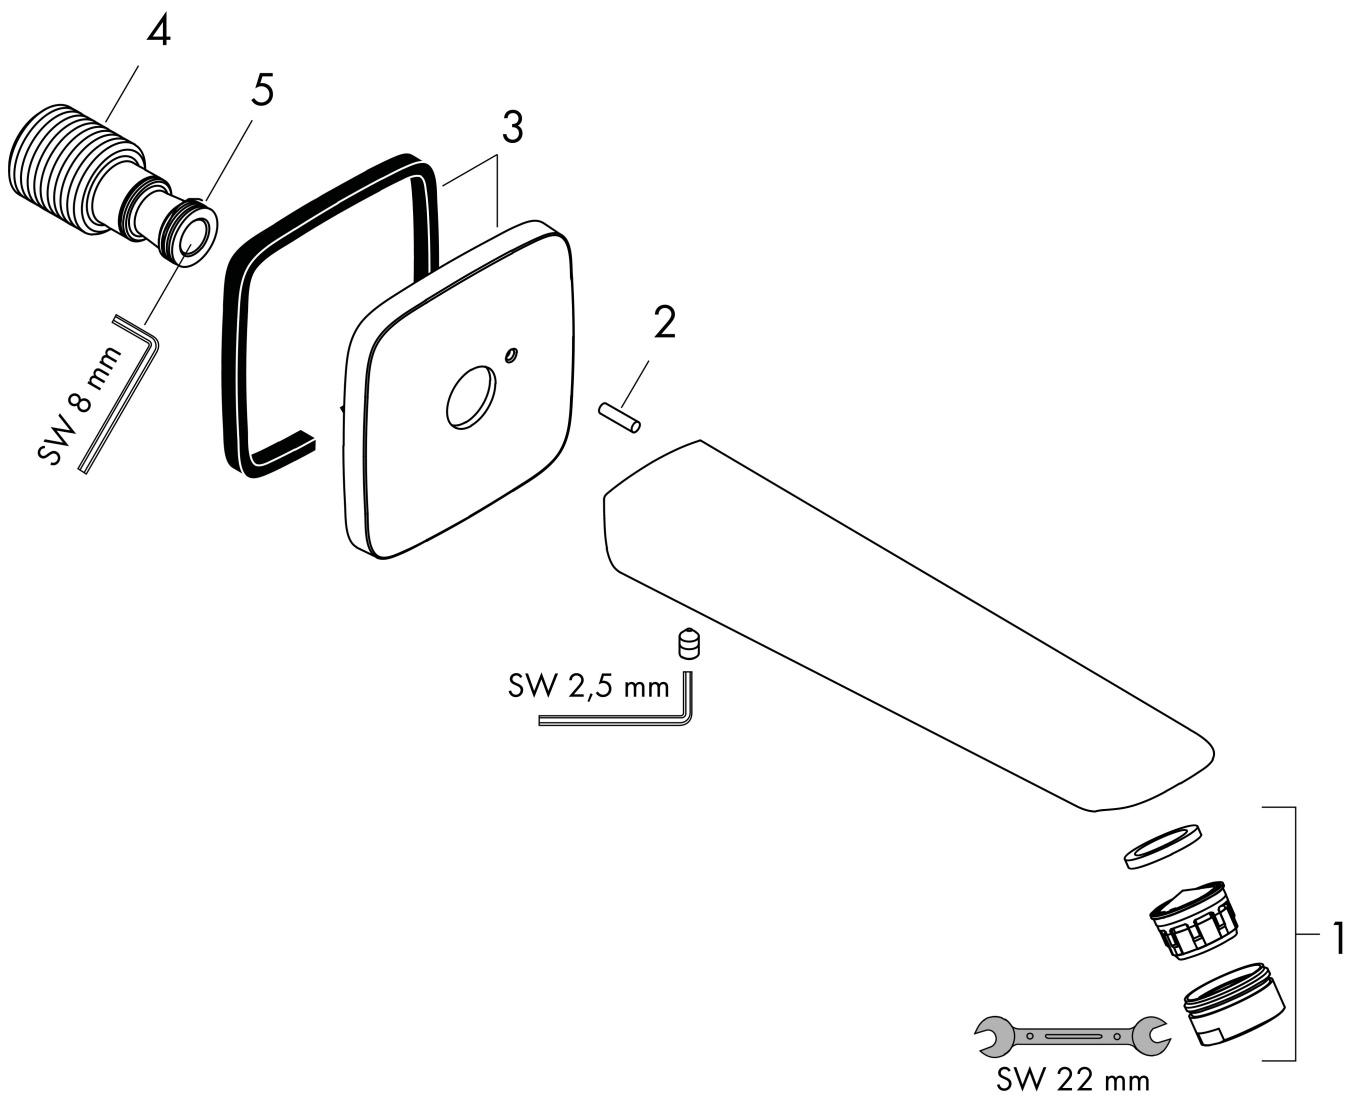

Brand hansgrohe
 Art. Name **Logis** Bath spout
 Art. Nr. 71410000
 Surface Chrome

Product picture

Features

- 1 function
- connection type: G 1/2
- with escutcheon
- projection: 195 mm
- wall-mounted
- maximum flow rate at 3 bar: 21 l/min
- connection dimension: DN15
- spray type: NormalSpray

Drawing

Technology

Brand hansgrohe
 Art. Name **Logis** Bath spout
 Art. Nr. 71410000
 Surface Chrome

Flow chart

The consumption was measured in combination with the appropriate fittings (thermostat/mixer/in-wall valve) to reflect actual application in practice.

Brand hansgrohe
Art. Name **Logis** Bath spout
Art. Nr. 71410000
Surface Chrome

Spare Parts Drawing for build year: >02/26

Brand hansgrohe
 Art. Name **Logis** Bath spout
 Art. Nr. 71410000
 Surface Chrome

Spare parts list for build year: >02/26

Pos.	Description	Articlenumber
1	aerator M24x1 (30 l/min)	92360000
2	pin	97766000
3	escutcheon 79 / 79 mm	95283000
4	connecting thread G½	85344000
5	O-ring 10x2	98170000