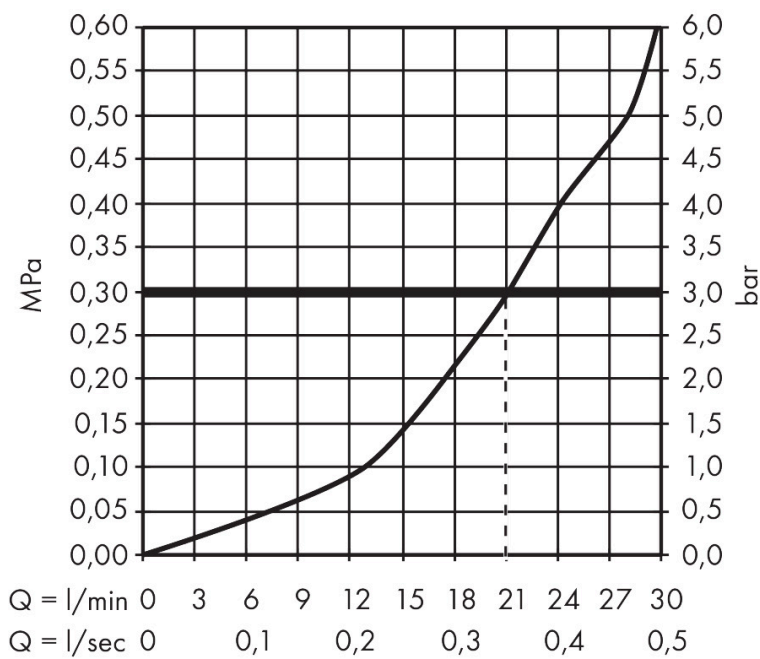

Brand hansgrohe
 Art. Name **Logis** Bath spout
 Art. Nr. 71410000
 Surface Chrome

Product picture

Features

- 1 function
- connection type: G 1/2
- with escutcheon
- projection: 195 mm
- wall-mounted
- maximum flow rate at 3 bar: 21 l/min
- connection dimension: DN15
- spray type: NormalSpray

Drawing

Technology

Brand hansgrohe
 Art. Name **Logis** Bath spout
 Art. Nr. 71410000
 Surface Chrome

Flow chart

The consumption was measured in combination with the appropriate fittings (thermostat/mixer/in-wall valve) to reflect actual application in practice.