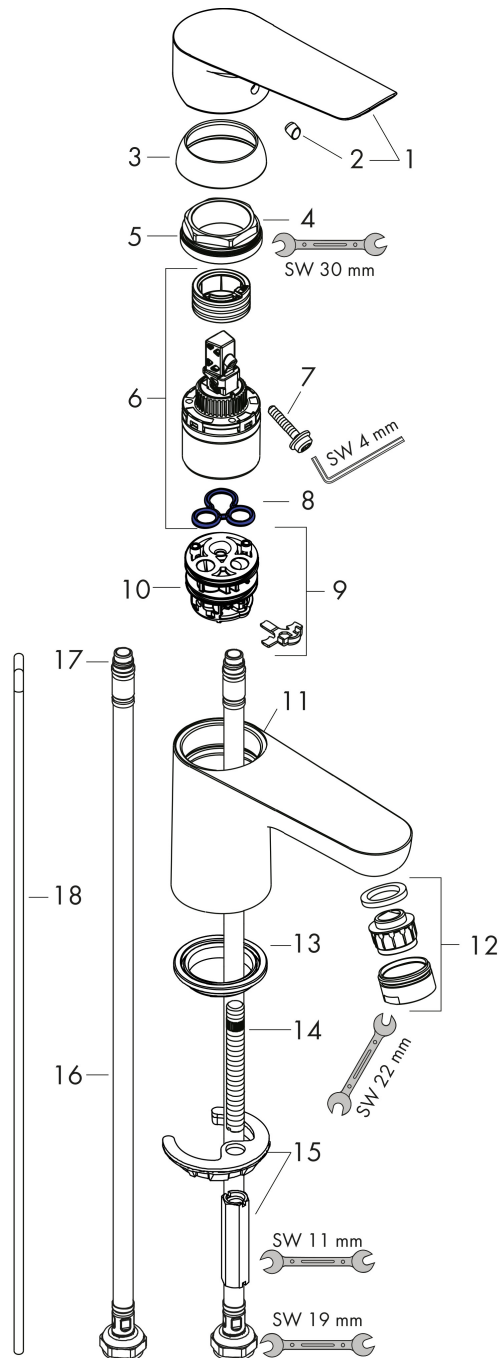

Brand hansgrohe
 Art. Name **Logis E** Single lever basin mixer 100 CoolStart with pop-up waste set
 Art. Nr. 71165000
 Surface Chrome

Product picture

Features

- consists of: single lever basin mixer, waste set
- ComfortZone: 100
- projection: 119 mm
- spout height: 94 mm
- handle variant: lever handle
- spray type: NormalSpray
- maximum flow rate at 3 bar: 5 l/min
- ceramic cartridge
- temperature limitation adjustable
- suitable for continuous flow water heaters
- pop-up waste set G 1 1/4
- material waste set: synthetic
- connection type: G 3/8 hose connections
- connection dimension: DN15
- cold water in basic handle position
- EU taxonomy: max. 6 l/min - Substantial Contribution (SC) possible

Drawing

Technology

Brand hansgrohe
 Art. Name **Logis E** Single lever basin mixer 100 CoolStart with pop-up waste set
 Art. Nr. 71165000
 Surface Chrome

Flow chart

Brand hansgrohe
 Art. Name **Logis E** Single lever basin mixer 100 CoolStart with pop-up waste set
 Art. Nr. 71165000
 Surface Chrome

Spare Parts Drawing for build year: >06/17

Brand hansgrohe
 Art. Name **Logis E** Single lever basin mixer 100 CoolStart with pop-up waste set
 Art. Nr. 71165000
 Surface Chrome

Spare parts list for build year: >06/17

Pos.	Description	Articlenumber
1	handle	93134000
2	screw cover	96338000
3	flange	97406000
4	nut	97209000
5	O-Ring 32x2	98193000
6	cartridge, assy	92730000
7	locking screw for handle	95140000
8	seal	95008000
9	adapter for cartridge	98324000
10	O-Ring 30x2	98186000
11	O-ring 35x2	92604000
12	aerator M24x1 (5 l/min)	92372000
13	seal Ø 42	98722000
14	screw M8 x 68	97736000
15	fixing set	96016000
16	connection hose 450 mm M8x0,75 G3/8	97206000
17	O-ring 6,6x1,6	93019000
18	sealing set	95581000
19	pull rod	96657000
a	pop up waste	92168007