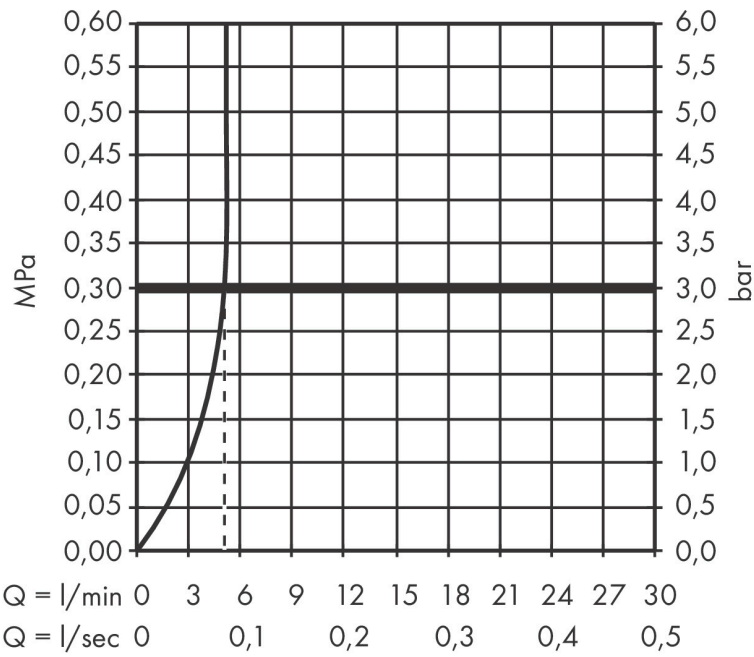

Brand hansgrohe
 Art. Name **Logis E** Single lever basin mixer 100 CoolStart with pop-up waste set
 Art. Nr. 71165000
 Surface Chrome

Product picture

Features

- consists of: single lever basin mixer, waste set
- ComfortZone: 100
- projection: 119 mm
- spout height: 94 mm
- handle variant: lever handle
- spray type: NormalSpray
- maximum flow rate at 3 bar: 5 l/min
- ceramic cartridge
- temperature limitation adjustable
- suitable for continuous flow water heaters
- pop-up waste set G 1 1/4
- material waste set: synthetic
- connection type: G 3/8 hose connections
- connection dimension: DN15
- cold water in basic handle position
- EU taxonomy: max. 6 l/min - Substantial Contribution (SC) possible

Drawing

Technology

Brand hansgrohe
 Art. Name **Logis E** Single lever basin mixer 100 CoolStart with pop-up waste set
 Art. Nr. 71165000
 Surface Chrome

Flow chart

Brand hansgrohe
 Art. Name **Logis E** Single lever basin mixer 100 CoolStart with pop-up waste set
 Art. Nr. 71165000
 Surface Chrome