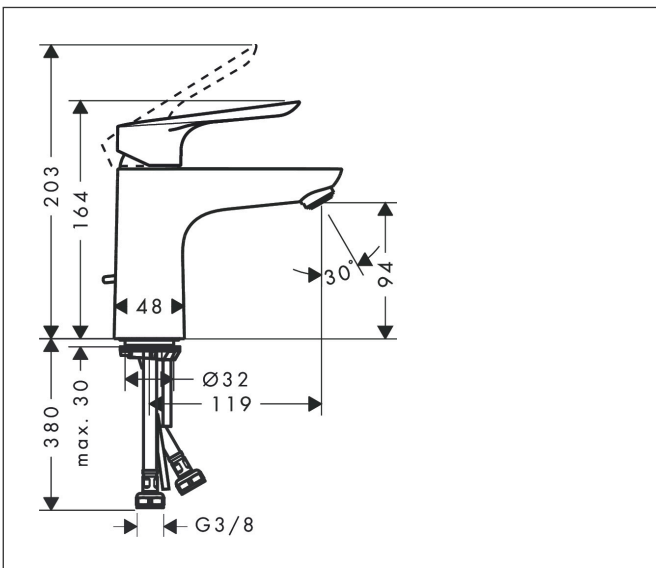

Brand hansgrohe
 Art. Name **Logis E** Single lever basin mixer 100 CoolStart with pop-up waste set
 Art. Nr. 71165000
 Surface Chrome

Product picture

Features

- consists of: single lever basin mixer, waste set
- ComfortZone: 100
- projection: 119 mm
- spout height: 94 mm
- handle variant: lever handle
- spray type: NormalSpray
- maximum flow rate at 3 bar: 5 l/min
- ceramic cartridge
- temperature limitation adjustable
- suitable for continuous flow water heaters
- pop-up waste set G 1 1/4
- material waste set: synthetic
- connection type: G 3/8 hose connections
- connection dimension: DN15
- cold water in basic handle position
- EU taxonomy: max. 6 l/min - Substantial Contribution (SC) possible

Drawing

Technology

Brand hansgrohe
 Art. Name **Logis E** Single lever basin mixer 100 CoolStart with pop-up waste set
 Art. Nr. 71165000
 Surface Chrome

Flow chart

Brand hansgrohe
 Art. Name **Logis E** Single lever basin mixer 100 CoolStart with pop-up waste set
 Art. Nr. 71165000
 Surface Chrome

Spare Parts Drawing for build year: >06/17

Brand hansgrohe
 Art. Name **Logis E** Single lever basin mixer 100 CoolStart with pop-up waste set
 Art. Nr. 71165000
 Surface Chrome

Spare parts list for build year: >06/17

Pos.	Description	Articlenumber
1	handle	93134000
2	screw cover	96338000
3	flange	97406000
4	nut	97209000
5	O-Ring 32x2	98193000
6	cartridge, assy	92730000
7	locking screw for handle	95140000
8	seal	95008000
9	adapter for cartridge	98324000
10	O-Ring 30x2	98186000
11	O-ring 35x2	92604000
12	aerator M24x1 (5 l/min)	92372000
13	seal Ø 42	98722000
14	screw M8 x 68	97736000
15	fixing set	96016000
16	connection hose 450 mm M8x0,75 G3/8	97206000
17	O-ring 6,6x1,6	93019000
18	sealing set	95581000
19	pull rod	96657000
a	pop up waste	92168007