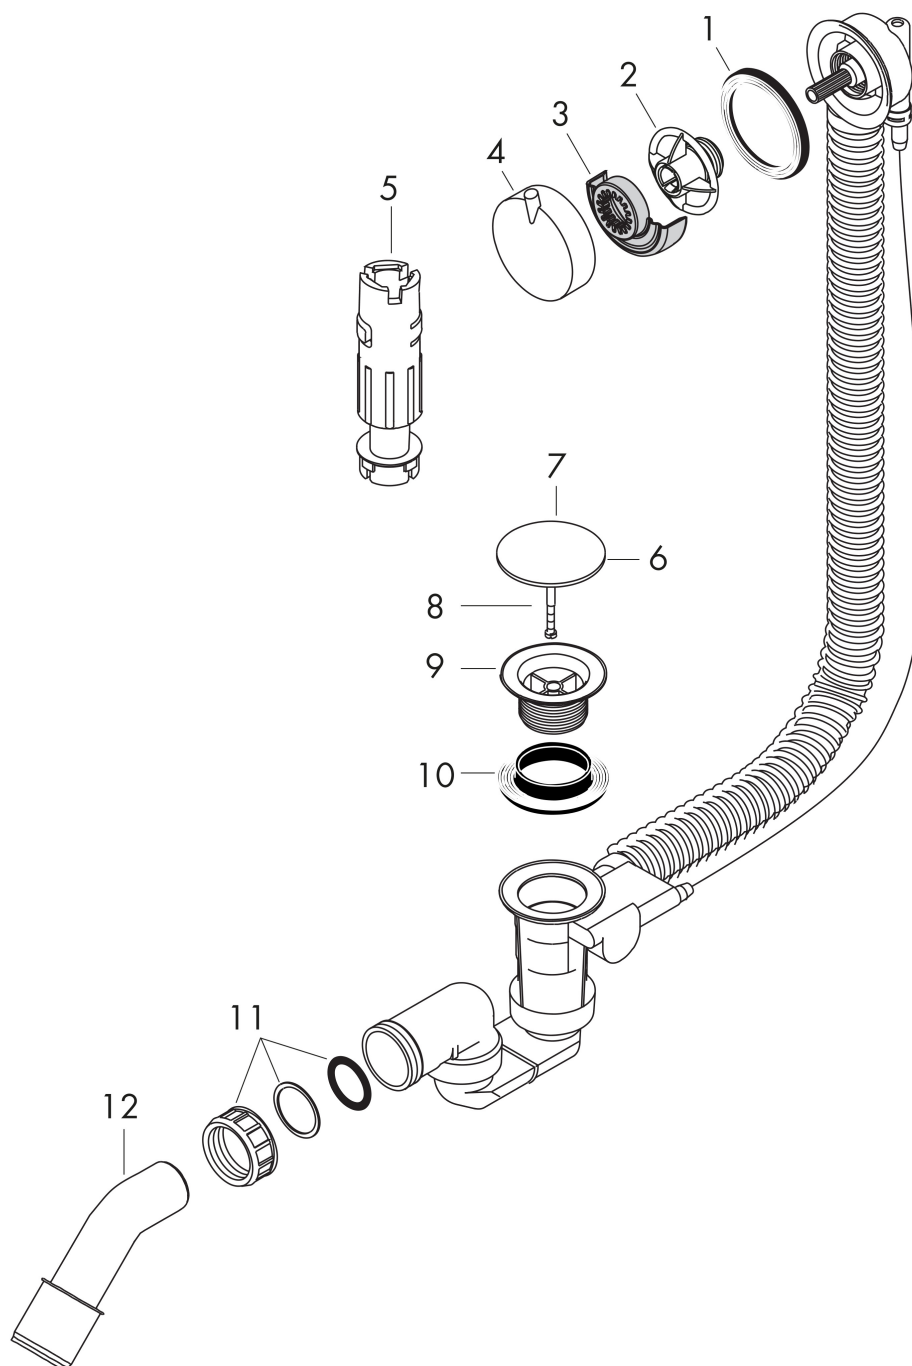

Brand	AXOR
Art. Name	Complete set waste and overflow set for standard bath tubs
Art. Nr.	58316000
Surface	Chrome

Product picture

Features

- consists of: basic set, finish set
- suitable for standard bath tubs
- PE screw connection G 1 ½ x 40/ 50 mm
- shortenable and flexible overflow hose
- odour trap backwater height is 50 mm
- bowden cable length 520 mm

Drawing

Brand AXOR
Art. Name Complete set waste and overflow set for standard bath tubs
Art. Nr. 58316000
Surface Chrome

Spare Parts Drawing for build year: >10/17

Brand AXOR
 Art. Name Complete set waste and overflow set for standard bath tubs
 Art. Nr. 58316000
 Surface Chrome

Spare parts list for build year: >10/17

Pos.	Description	Articlenumber
1	form ring	96331000
2	fixing ring	96327000
3	dam element	97699000
4	turning handle	97277000
5	special tool set	58085000
6	plug	96153000
7	O-ring 36x3,5	98066000
8	hexagon socket screw M5x25	97658000
9	valve	96328000
10	form ring	96330000
11	sleeve nut	96332000
12	bent outlet	96221000