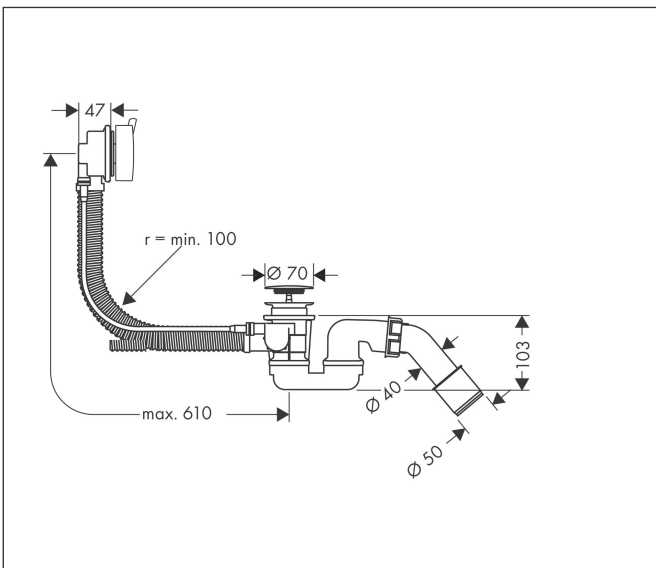

Brand	AXOR
Art. Name	Complete set waste and overflow set for standard bath tubs
Art. Nr.	58316000
Surface	Chrome

Product picture

Features

- consists of: basic set, finish set
- suitable for standard bath tubs
- PE screw connection G 1 ½ x 40/ 50 mm
- shortenable and flexible overflow hose
- odour trap backwater height is 50 mm
- bowden cable length 520 mm

Drawing

Brand AXOR
Art. Name Complete set waste and overflow set for standard bath tubs
Art. Nr. 58316000
Surface Chrome

Spare Parts Drawing for build year: >10/17

Brand AXOR
 Art. Name Complete set waste and overflow set for standard bath tubs
 Art. Nr. 58316000
 Surface Chrome

Spare parts list for build year: >10/17

Pos.	Description	Articlenumber
1	form ring	96331000
2	fixing ring	96327000
3	dam element	97699000
4	turning handle	97277000
5	special tool set	58085000
6	plug	96153000
7	O-ring 36x3,5	98066000
8	hexagon socket screw M5x25	97658000
9	valve	96328000
10	form ring	96330000
11	sleeve nut	96332000
12	bent outlet	96221000