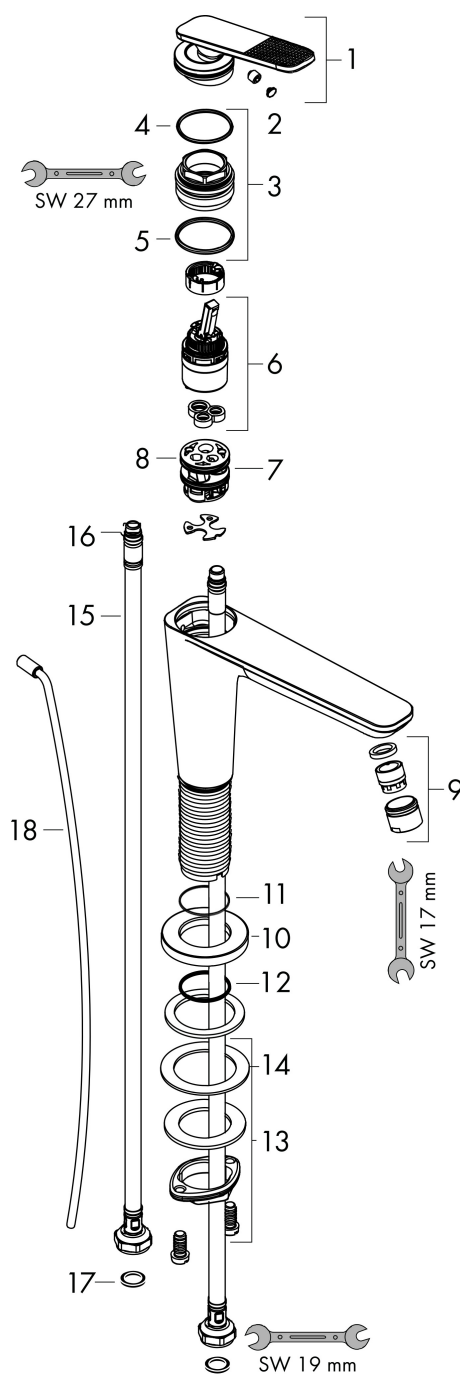

Brand AXOR
 Art. Name **AXOR Citterio C** Single lever basin mixer 125 with CoolStart and pop-up waste set
 - cubic cut
 Art. Nr. 49031950
 Surface Brushed Brass

Product picture

Features

- consists of: single lever basin mixer, waste set
- ComfortZone: 125
- projection: 135 mm
- spout height: 125 mm
- handle variant: lever handle
- spray type: NormalSpray
- maximum flow rate at 3 bar: 5 l/min
- ceramic cartridge
- suitable for continuous flow water heaters
- pop-up waste set G 1 1/4
- connection type: G 3/8 hose connections
- connection dimension: DN15
- cold water in basic handle position
- EU taxonomy: max. 6 l/min - Substantial Contribution (SC) possible

Drawing

Technology

Brand AXOR
 Art. Name **AXOR Citterio C** Single lever basin mixer 125 with CoolStart and pop-up waste set - cubic cut
 Art. Nr. 49031950
 Surface Brushed Brass

Flow chart

Brand AXOR
 Art. Name **AXOR Citterio C** Single lever basin mixer 125 with CoolStart and pop-up waste set
 - cubic cut
 Art. Nr. 49031950
 Surface Brushed Brass

Spare Parts Drawing for build year: >06/24

Brand AXOR
 Art. Name **AXOR Citterio C** Single lever basin mixer 125 with CoolStart and pop-up waste set
 - cubic cut
 Art. Nr. 49031950
 Surface Brushed Brass

Spare parts list for build year: >06/24

Pos.	Description	Articlenumber
1	handle	87797950
2	screw cover	93983000
3	nut	94989000
4	O-ring 49x2	98412000
5	O-ring 29x2	98391000
6	cartridge, assy	92900000
7	adapter for cartridge	95975000
8	O-ring 23x2	98398000
9	aerator M18x1 (5 l/min)	95384950
10	escutcheon	87795950
11	O-ring 26x4	92191000
12	O-ring 25x1,5	98146000
13	fixing set (Ø 28)	92909000
14	lever collar	97548000
15	connection hose 600 mm M8x0,75 G3/8	96556000
16	O-ring 6,6x1,6	93019000
17	sealing set	95581000
18	pull rod	96923950
a	pop up waste	51302950