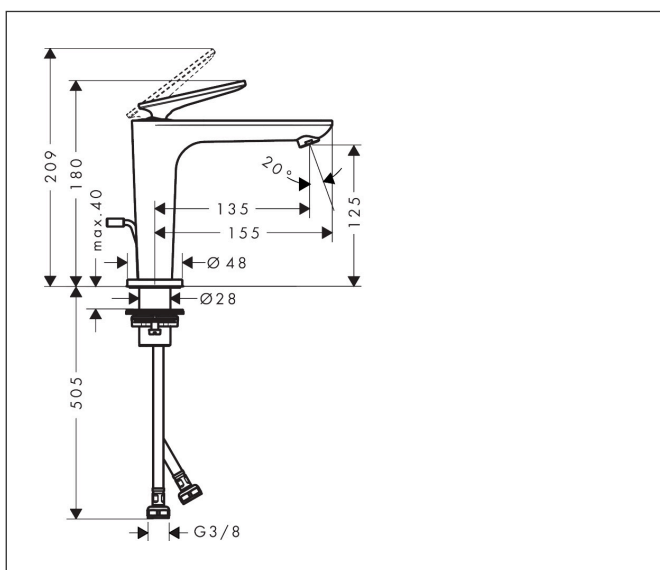

Brand AXOR
 Art. Name **AXOR Citterio C** Single lever basin mixer 125 with CoolStart and pop-up waste set
 - cubic cut
 Art. Nr. 49031950
 Surface Brushed Brass

Product picture

Features

- consists of: single lever basin mixer, waste set
- ComfortZone: 125
- projection: 135 mm
- spout height: 125 mm
- handle variant: lever handle
- spray type: NormalSpray
- maximum flow rate at 3 bar: 5 l/min
- ceramic cartridge
- suitable for continuous flow water heaters
- pop-up waste set G 1 1/4
- connection type: G 3/8 hose connections
- connection dimension: DN15
- cold water in basic handle position
- EU taxonomy: max. 6 l/min - Substantial Contribution (SC) possible

Drawing

Technology

Brand AXOR
 Art. Name **AXOR Citterio C** Single lever basin mixer 125 with CoolStart and pop-up waste set - cubic cut
 Art. Nr. 49031950
 Surface Brushed Brass

Flow chart

Brand AXOR
 Art. Name **AXOR Citterio C** Single lever basin mixer 125 with CoolStart and pop-up waste set
 - cubic cut
 Art. Nr. 49031950
 Surface Brushed Brass

Spare Parts Drawing for build year: >06/24

Brand AXOR
 Art. Name **AXOR Citterio C** Single lever basin mixer 125 with CoolStart and pop-up waste set
 - cubic cut
 Art. Nr. 49031950
 Surface Brushed Brass

Spare parts list for build year: >06/24

Pos.	Description	Articlenumber
1	handle	87797950
2	screw cover	93983000
3	nut	94989000
4	O-ring 49x2	98412000
5	O-ring 29x2	98391000
6	cartridge, assy	92900000
7	adapter for cartridge	95975000
8	O-ring 23x2	98398000
9	aerator M18x1 (5 l/min)	95384950
10	escutcheon	87795950
11	O-ring 26x4	92191000
12	O-ring 25x1,5	98146000
13	fixing set (Ø 28)	92909000
14	lever collar	97548000
15	connection hose 600 mm M8x0,75 G3/8	96556000
16	O-ring 6,6x1,6	93019000
17	sealing set	95581000
18	pull rod	96923950
a	pop up waste	51302950