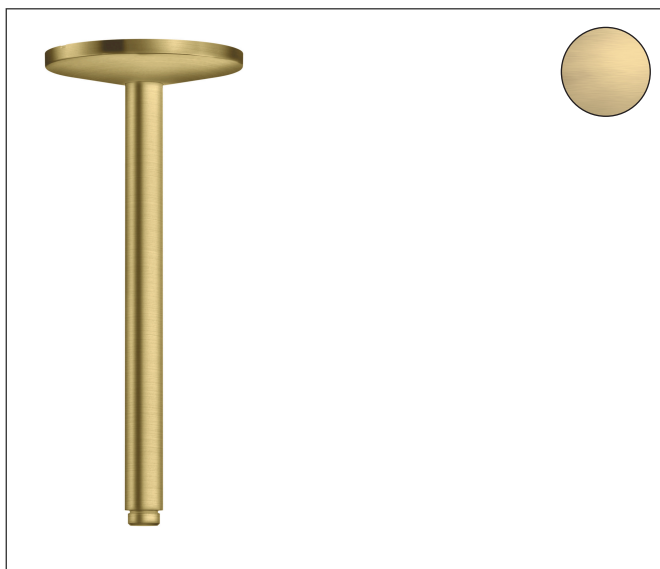

Brand AXOR
Art. Name **AXOR One** Ceiling connector 300 mm for overhead shower 280 1jet
Art. Nr. 48495950
Surface Brushed Brass

Product picture

Features

- length: 300 mm
- installation type: exposed installation
- material: metal
- connection type: G 1/2

Drawing