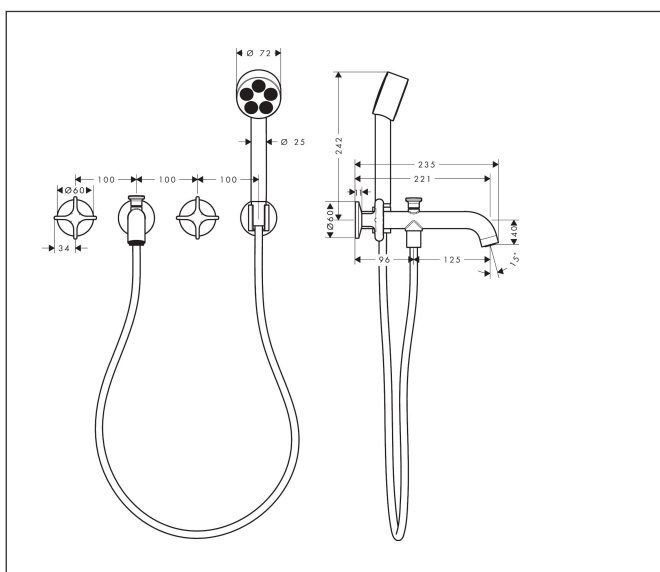

Drawing

Technology

Spray Types