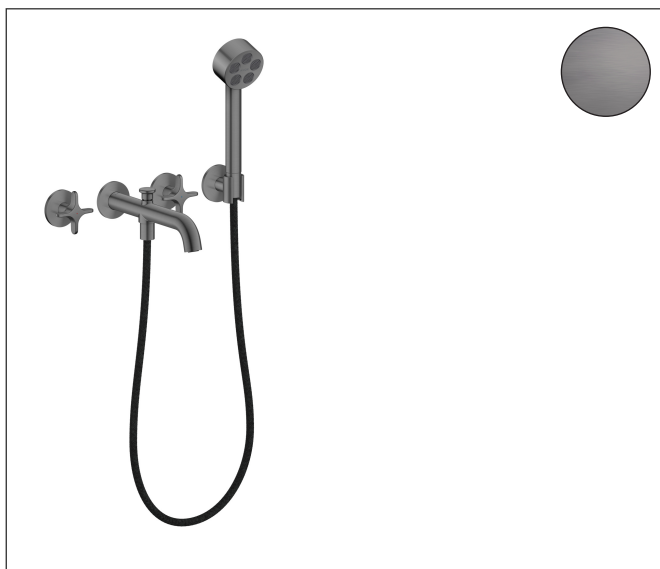

Brand AXOR  
 Art. Name **AXOR One** 3-hole bath mixer for concealed installation wall-mounted with cross handles and hand shower  
 Art. Nr. 48443340  
 Surface Brushed Black Chrome

## Product picture

## Features

- consists of: 3-hole bath mixer, hand shower, shower holder, shower hose
- 2 functions
- projection: 220 mm
- spray type mixer: NormalSpray
- spray type hand shower: PowderRain
- maximum flow rate at 3 bar: 25,7 l/min
- maximum flow rate of hand shower at 3 bar: 8 l/min
- ceramic valves hot/cold 90°
- diverter with automatic resetting
- non-return valve
- connection dimension: DN15
- connection type: basic set
- wall-mounted
- min. operating pressure: 1 bar
- max. operating pressure: 10 bar

## Spray Types

Brand AXOR  
 Art. Name **AXOR One** 3-hole bath mixer for concealed installation wall-mounted with cross handles and hand shower  
 Art. Nr. 48443340  
 Surface Brushed Black Chrome