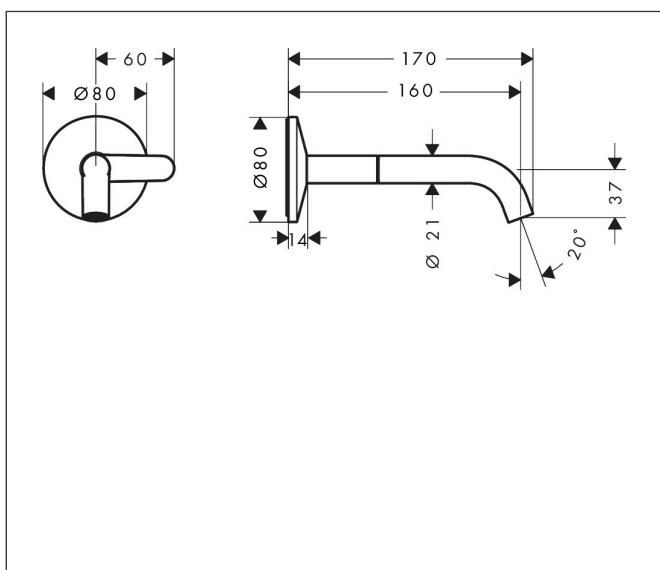

Brand AXOR
Art. Name **AXOR One** Basin mixer for concealed installation wall-mounted Select with spout
160 mm
Art. Nr. 48180950
Surface Brushed Brass

Product picture

Features

- consists of: basin mixer for concealed installation wall-mounted, waste set
- projection: 160 mm
- handle variant: Select
- spray type: NormalSpray
- maximum flow rate at 3 bar: 5 l/min
- Select cartridge with temperature control
- Select push-button on/off control
- suitable for continuous flow water heaters
- non-closing waste set
- connection type: basic set
- connection dimension: DN15
- EU taxonomy: max. 6 l/min - Substantial Contribution (SC) possible

Drawing

Technology