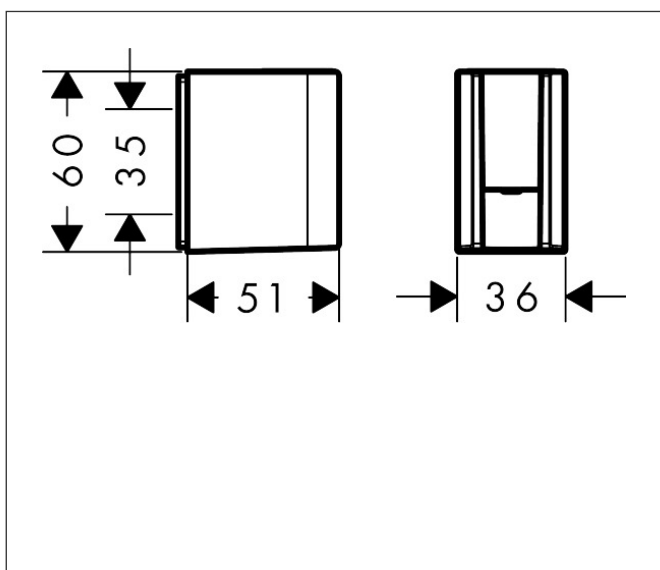

Brand AXOR
Art. Name **AXOR One** Shower holder
Art. Nr. 45721000
Surface Chrome

Product picture

Features

- fixed holding position
- for hoses with cylindrical nuts
- material: metal
- dimensions: 60 x 36 x 51 mm (HxWxD)
- conical mount

Drawing

Brand AXOR
Art. Name **AXOR One** Shower holder
Art. Nr. 45721000
Surface Chrome

Spare Parts Drawing for build year: >10/15

Brand AXOR
Art. Name **AXOR One** Shower holder
Art. Nr. 45721000
Surface Chrome

Spare parts list for build year: >10/15

Pos.	Description	Articlenumber
1	mounting set	40915000
2	excentric socket	97604000
3	hexagon socket screw M6x16	92857000