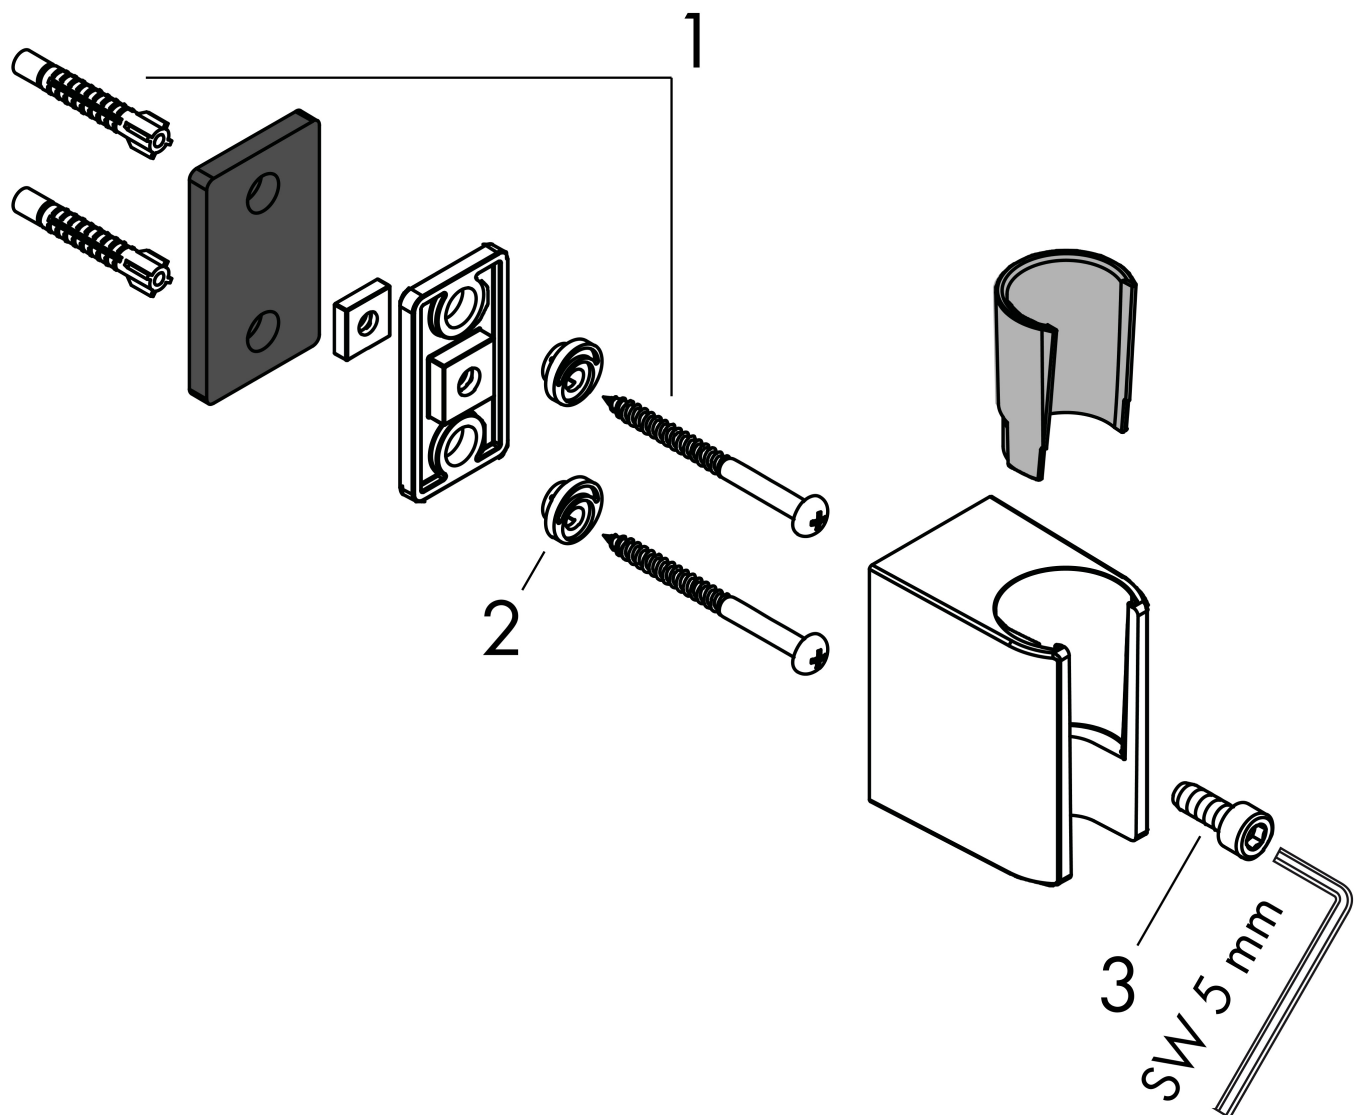

Brand AXOR
Art. Name **AXOR One** Shower holder
Art. Nr. 45721000
Surface Chrome

Product picture

Features

- fixed holding position
- for hoses with cylindrical nuts
- material: metal
- dimensions: 60 x 36 x 51 mm (HxWxD)
- conical mount

Drawing

Brand AXOR
Art. Name **AXOR One** Shower holder
Art. Nr. 45721000
Surface Chrome

Spare Parts Drawing for build year: >10/15

Brand AXOR
Art. Name **AXOR One** Shower holder
Art. Nr. 45721000
Surface Chrome

Spare parts list for build year: >10/15

Pos.	Description	Articlenumber
1	mounting set	40915000
2	excentric socket	97604000
3	hexagon socket screw M6x16	92857000