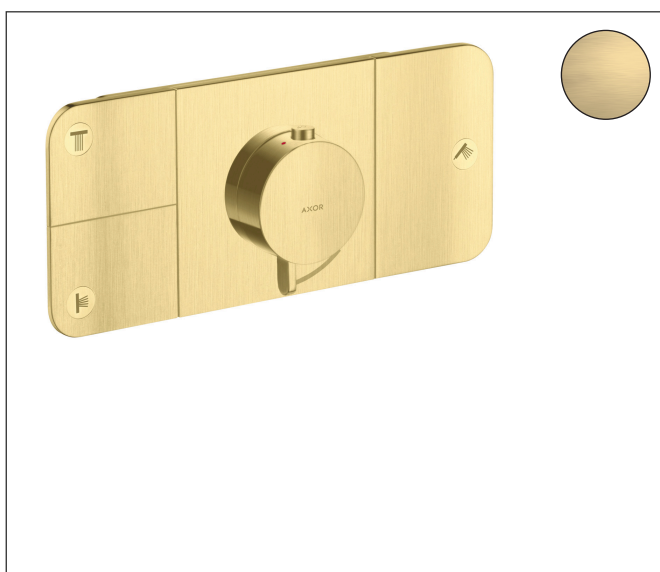

Brand	AXOR
Art. Name	AXOR One Thermostatic module for concealed installation for 3 functions
Art. Nr.	45713950
Surface	Brushed Brass

Product picture

Features

- 3 functions and 1 additional outlet
- simultaneous use of several outlets
- comfortable turning on / off of outlets with large Select-paddle
- Eco-Function: flow rate regulation via lever handle, depending on volume flow and installation situation approx. 50% flow rate reduction
- thermostat cartridge, Start/stop valve to operate the functions
- maximum flow rate at 3 bar: 30 l/min
- flow rate per function: 24 l/min
- flow rate by simultaneous use of all outlets: 30 l/min
- min. operating pressure: 1 bar
- max. operating pressure: 5 bar
- Safety stop at 40 °C
- temperature limitation adjustable
- the thermostat offers the possibility for thermal disinfection
- non-return valve
- connection type: basic set
- Thermostat is delivered with buttons handshower, Rain large and Body spray

Drawing

Technology

Brand AXOR
Art. Name **AXOR One** Thermostatic module for concealed installation for 3 functions
Art. Nr. 45713950
Surface Brushed Brass

Required parts

Product picture	Art. Name	Art. Nr.
	AXOR AXOR One Basic set for thermostatic module for concealed installation	45710180

Brand AXOR
 Art. Name **AXOR One** Thermostatic module for concealed installation for 3 functions
 Art. Nr. 45713950
 Surface Brushed Brass

Flow chart

Brand AXOR
 Art. Name **AXOR One** Thermostatic module for concealed installation for 3 functions
 Art. Nr. 45713950
 Surface Brushed Brass