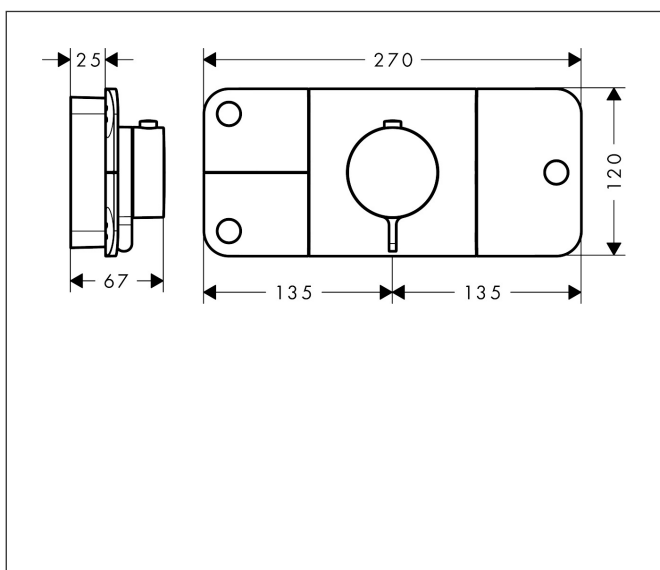

Brand	AXOR
Art. Name	AXOR One Thermostatic module for concealed installation for 3 functions
Art. Nr.	45713950
Surface	Brushed Brass

Product picture

Features

- 3 functions and 1 additional outlet
- simultaneous use of several outlets
- comfortable turning on / off of outlets with large Select-paddle
- Eco-Function: flow rate regulation via lever handle, depending on volume flow and installation situation approx. 50% flow rate reduction
- thermostat cartridge, Start/stop valve to operate the functions
- maximum flow rate at 3 bar: 30 l/min
- flow rate per function: 24 l/min
- flow rate by simultaneous use of all outlets: 30 l/min
- min. operating pressure: 1 bar
- max. operating pressure: 5 bar
- Safety stop at 40 °C
- temperature limitation adjustable
- the thermostat offers the possibility for thermal disinfection
- non-return valve
- connection type: basic set
- Thermostat is delivered with buttons handshower, Rain large and Body spray

Drawing

Technology

Brand AXOR
Art. Name **AXOR One** Thermostatic module for concealed installation for 3 functions
Art. Nr. 45713950
Surface Brushed Brass

Required parts

Product picture	Art. Name	Art. Nr.
	AXOR AXOR One Basic set for thermostatic module for concealed installation	45710180

Brand AXOR
 Art. Name **AXOR One** Thermostatic module for concealed installation for 3 functions
 Art. Nr. 45713950
 Surface Brushed Brass

Flow chart

Brand AXOR
 Art. Name **AXOR One** Thermostatic module for concealed installation for 3 functions
 Art. Nr. 45713950
 Surface Brushed Brass