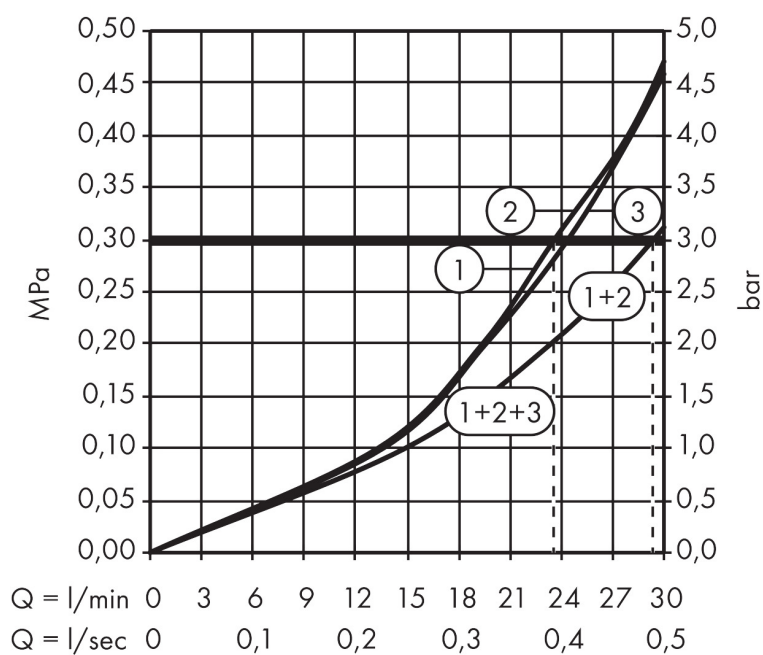

Brand AXOR
Art. Name **AXOR One** Thermostatic module for concealed installation for 3 functions
Art. Nr. 45713950
Surface Brushed Brass

Flow chart