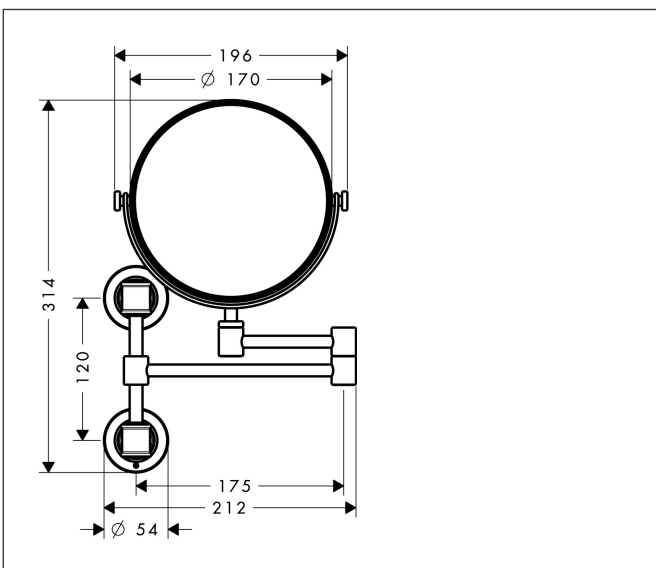

Brand AXOR
Art. Name **AXOR Montreux** Shaving mirror
Art. Nr. 42090820
Surface Brushed Nickel

Product picture

Features

- material: mirror glass
- material frame: metal
- mirror is inclinable
- swivel
- enlargement: 1 x magnification
- with mounting material
- concealed fastening
- drilling distance: 35 mm
- diameter drill hole: 6 mm
- wall-mounted

Drawing

Brand AXOR
Art. Name **AXOR Montreux** Shaving mirror
Art. Nr. 42090820
Surface Brushed Nickel

Spare Parts Drawing for build year: >04/06

Brand AXOR
Art. Name **AXOR Montreux** Shaving mirror
Art. Nr. 42090820
Surface Brushed Nickel

Spare parts list for build year: >04/06

Pos.	Description	Articlenumber
1	mounting set	40915000
2	support element	96341000
3	hexagon socket screw M4x10	97661000
4	pin	97546000
5	mirror	98729820