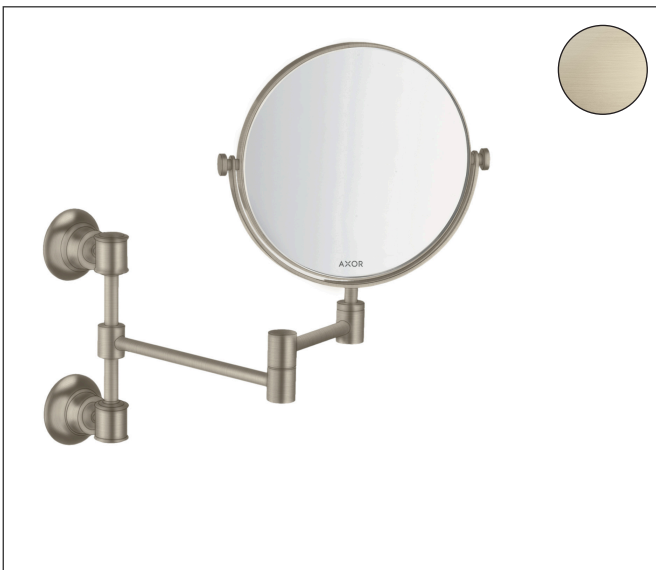

Brand AXOR
Art. Name **AXOR Montreux** Shaving mirror
Art. Nr. 42090820
Surface Brushed Nickel

Product picture

Features

- material: mirror glass
- material frame: metal
- mirror is inclinable
- swivel
- enlargement: 1 x magnification
- with mounting material
- concealed fastening
- drilling distance: 35 mm
- diameter drill hole: 6 mm
- wall-mounted

Drawing

Brand AXOR
Art. Name **AXOR Montreux** Shaving mirror
Art. Nr. 42090820
Surface Brushed Nickel

Spare Parts Drawing for build year: >04/06

Brand AXOR
Art. Name **AXOR Montreux** Shaving mirror
Art. Nr. 42090820
Surface Brushed Nickel

Spare parts list for build year: >04/06

Pos.	Description	Articlenumber
1	mounting set	40915000
2	support element	96341000
3	hexagon socket screw M4x10	97661000
4	pin	97546000
5	mirror	98729820