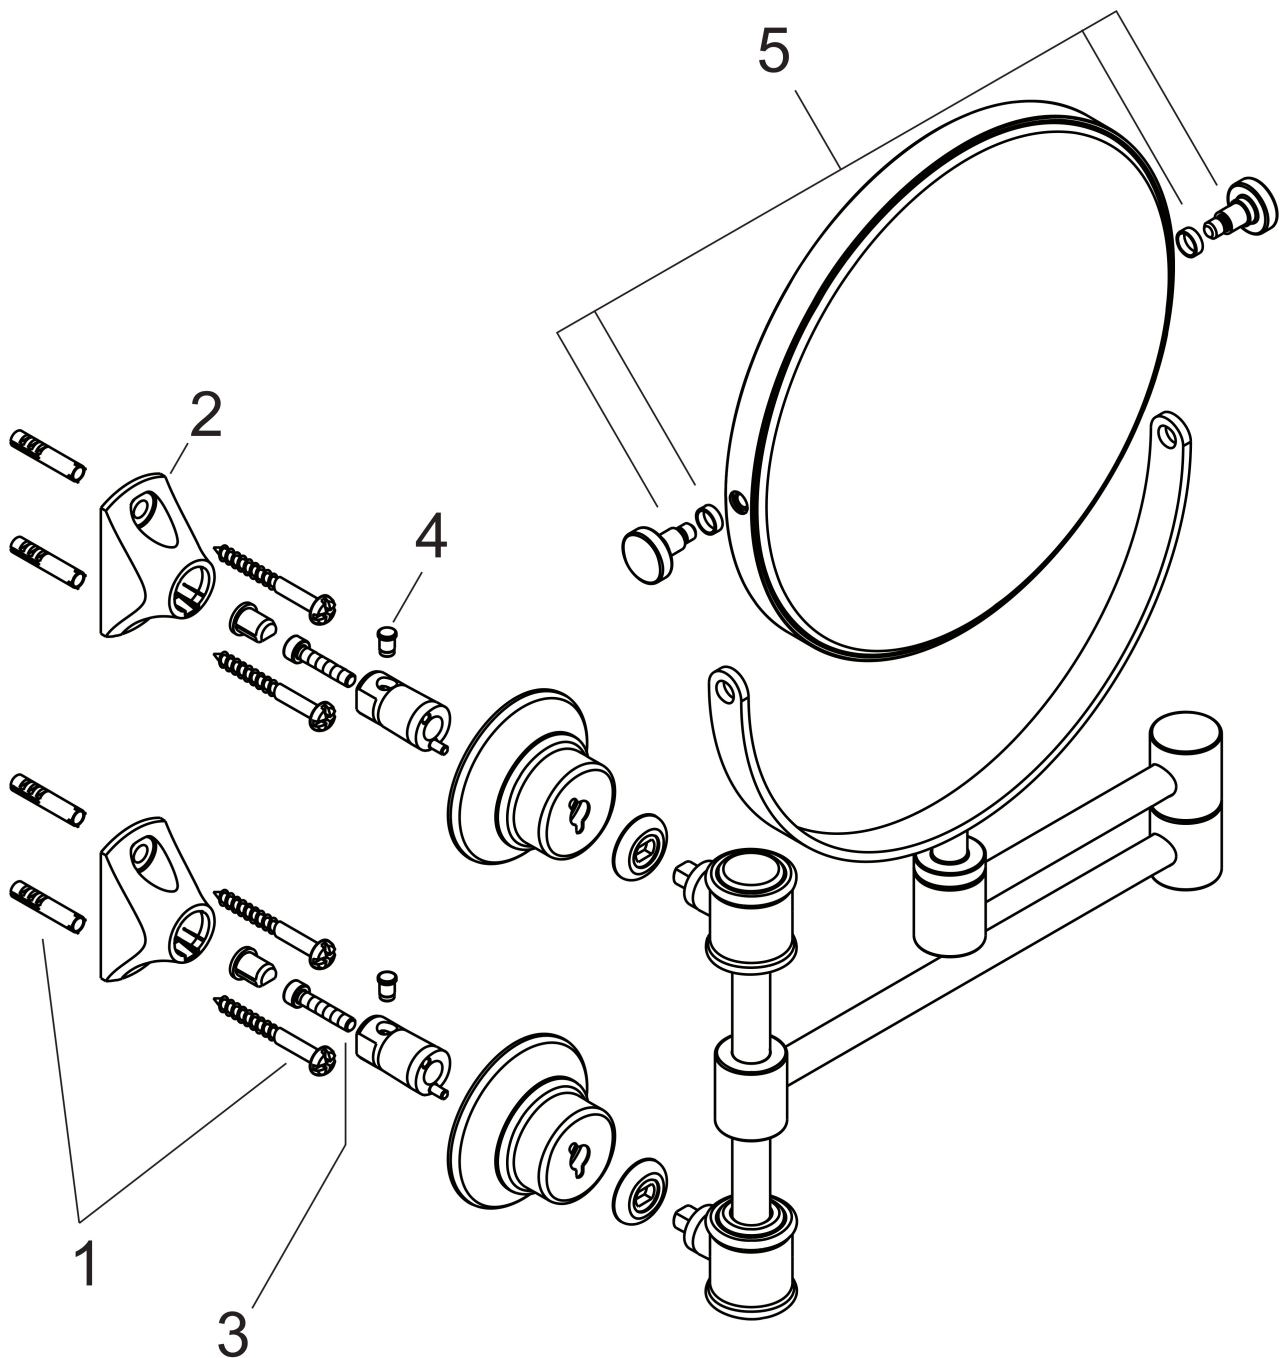

Brand AXOR
Art. Name **AXOR Montreux** Shaving mirror
Art. Nr. 42090820
Surface Brushed Nickel

Product picture

Features

- material: mirror glass
- material frame: metal
- mirror is inclinable
- swivel
- enlargement: 1 x magnification
- with mounting material
- concealed fastening
- drilling distance: 35 mm
- diameter drill hole: 6 mm
- wall-mounted

Drawing

Brand AXOR
Art. Name **AXOR Montreux** Shaving mirror
Art. Nr. 42090820
Surface Brushed Nickel

Spare Parts Drawing for build year: >04/06

Brand AXOR
Art. Name **AXOR Montreux** Shaving mirror
Art. Nr. 42090820
Surface Brushed Nickel

Spare parts list for build year: >04/06

Pos.	Description	Articlenumber
1	mounting set	40915000
2	support element	96341000
3	hexagon socket screw M4x10	97661000
4	pin	97546000
5	mirror	98729820