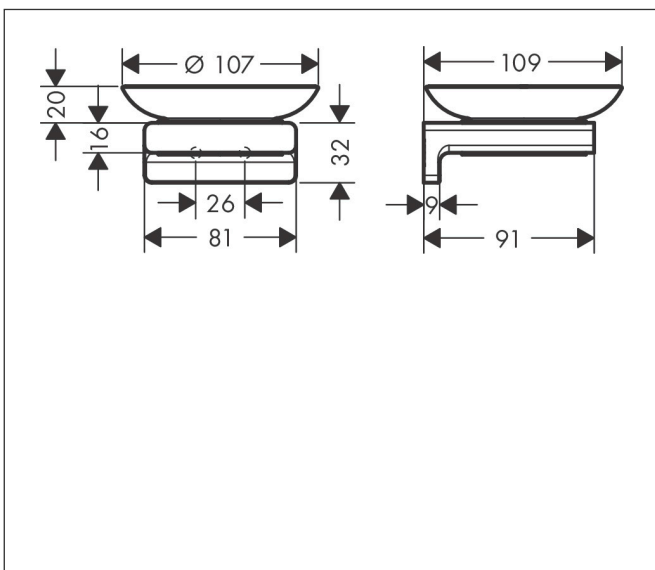

Brand hansgrohe
 Art. Name **AddStoris Q** Soap dish
 Art. Nr. 41746700
 Surface Matt White

reddot winner 2021

Product picture

Features

- wall-mounted
- material recess: matt glass
- holder material: metal
- with mounting material
- concealed fastening
- drilling distance: 26 mm
- diameter drill hole: 6 mm

Drawing

Technology

Brand hansgrohe
Art. Name **AddStoris Q** Soap dish
Art. Nr. 41746700
Surface Matt White

Spare Parts Drawing for build year: >04/21

Brand hansgrohe
 Art. Name **AddStoris Q** Soap dish
 Art. Nr. 41746700
 Surface Matt White

Spare parts list for build year: >04/21

Pos.	Description	Articlenumber
1	support element	94165000
2	mounting set	40915000
3	soap dish	94170000
4	plastic ring	94169000