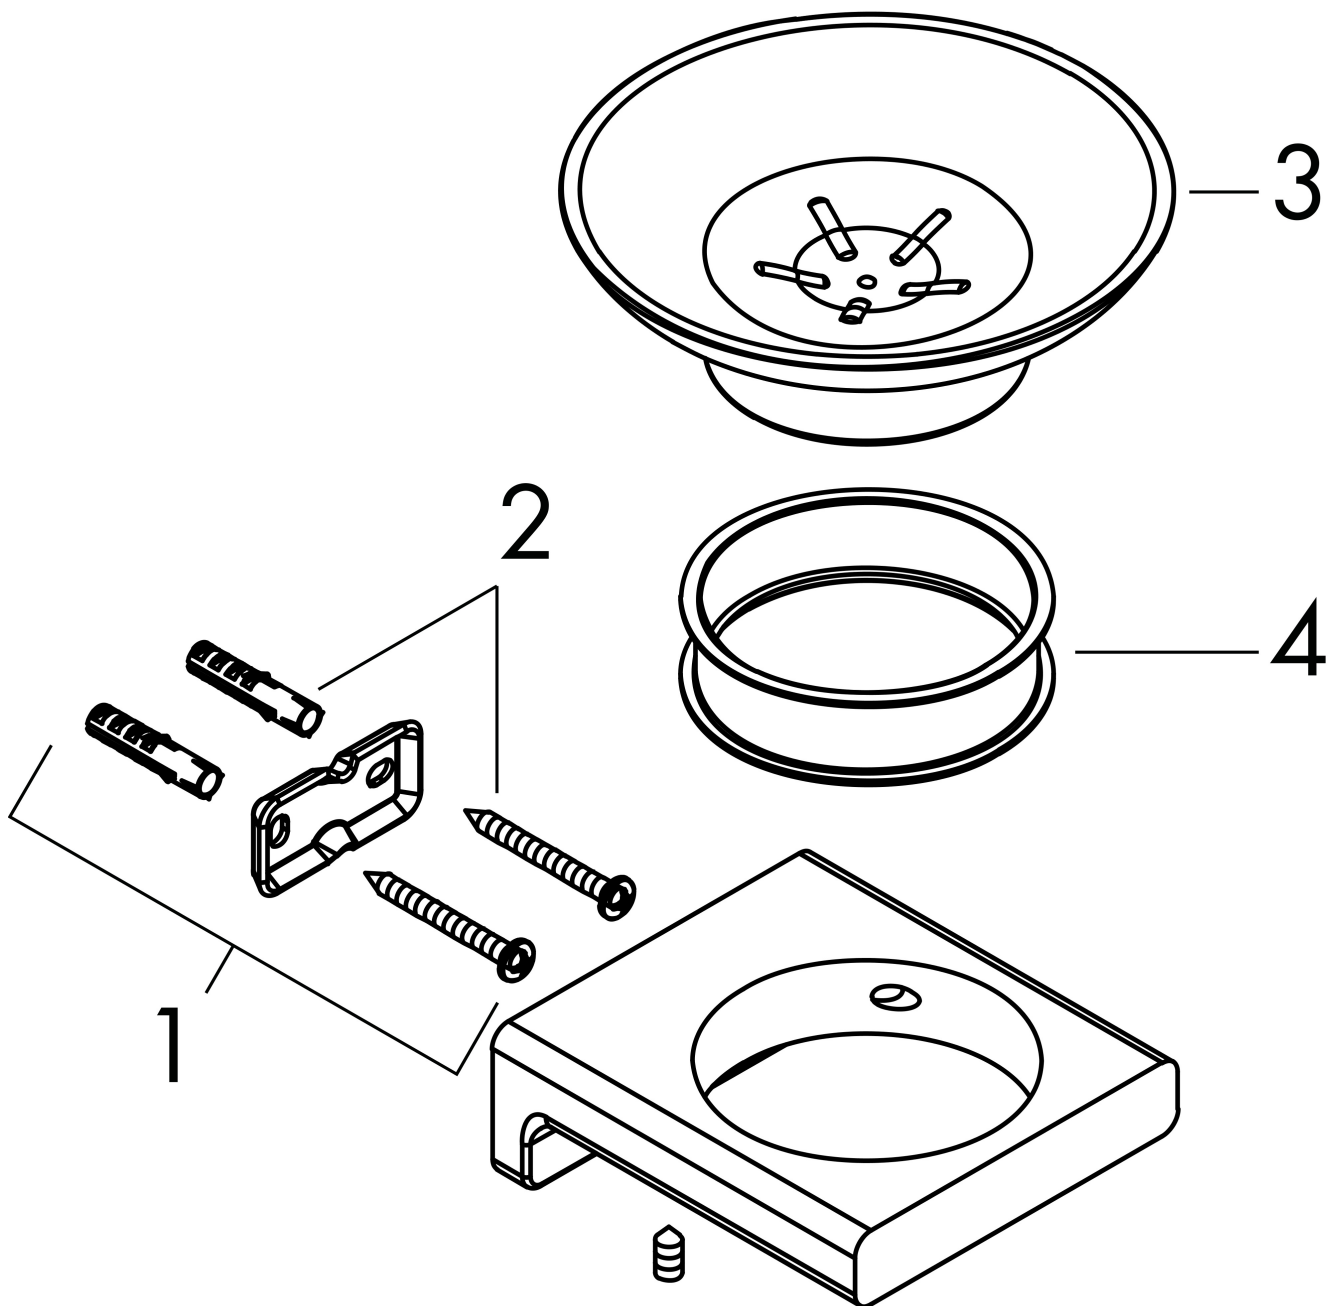

Brand hansgrohe
 Art. Name **AddStoris Q** Soap dish
 Art. Nr. 41746700
 Surface Matt White

reddot winner 2021

Product picture

Features

- wall-mounted
- material recess: matt glass
- holder material: metal
- with mounting material
- concealed fastening
- drilling distance: 26 mm
- diameter drill hole: 6 mm

Drawing

Technology

Brand hansgrohe
Art. Name **AddStoris Q** Soap dish
Art. Nr. 41746700
Surface Matt White

Spare Parts Drawing for build year: >04/21

Brand hansgrohe
 Art. Name **AddStoris Q** Soap dish
 Art. Nr. 41746700
 Surface Matt White

Spare parts list for build year: >04/21

Pos.	Description	Articlenumber
1	support element	94165000
2	mounting set	40915000
3	soap dish	94170000
4	plastic ring	94169000