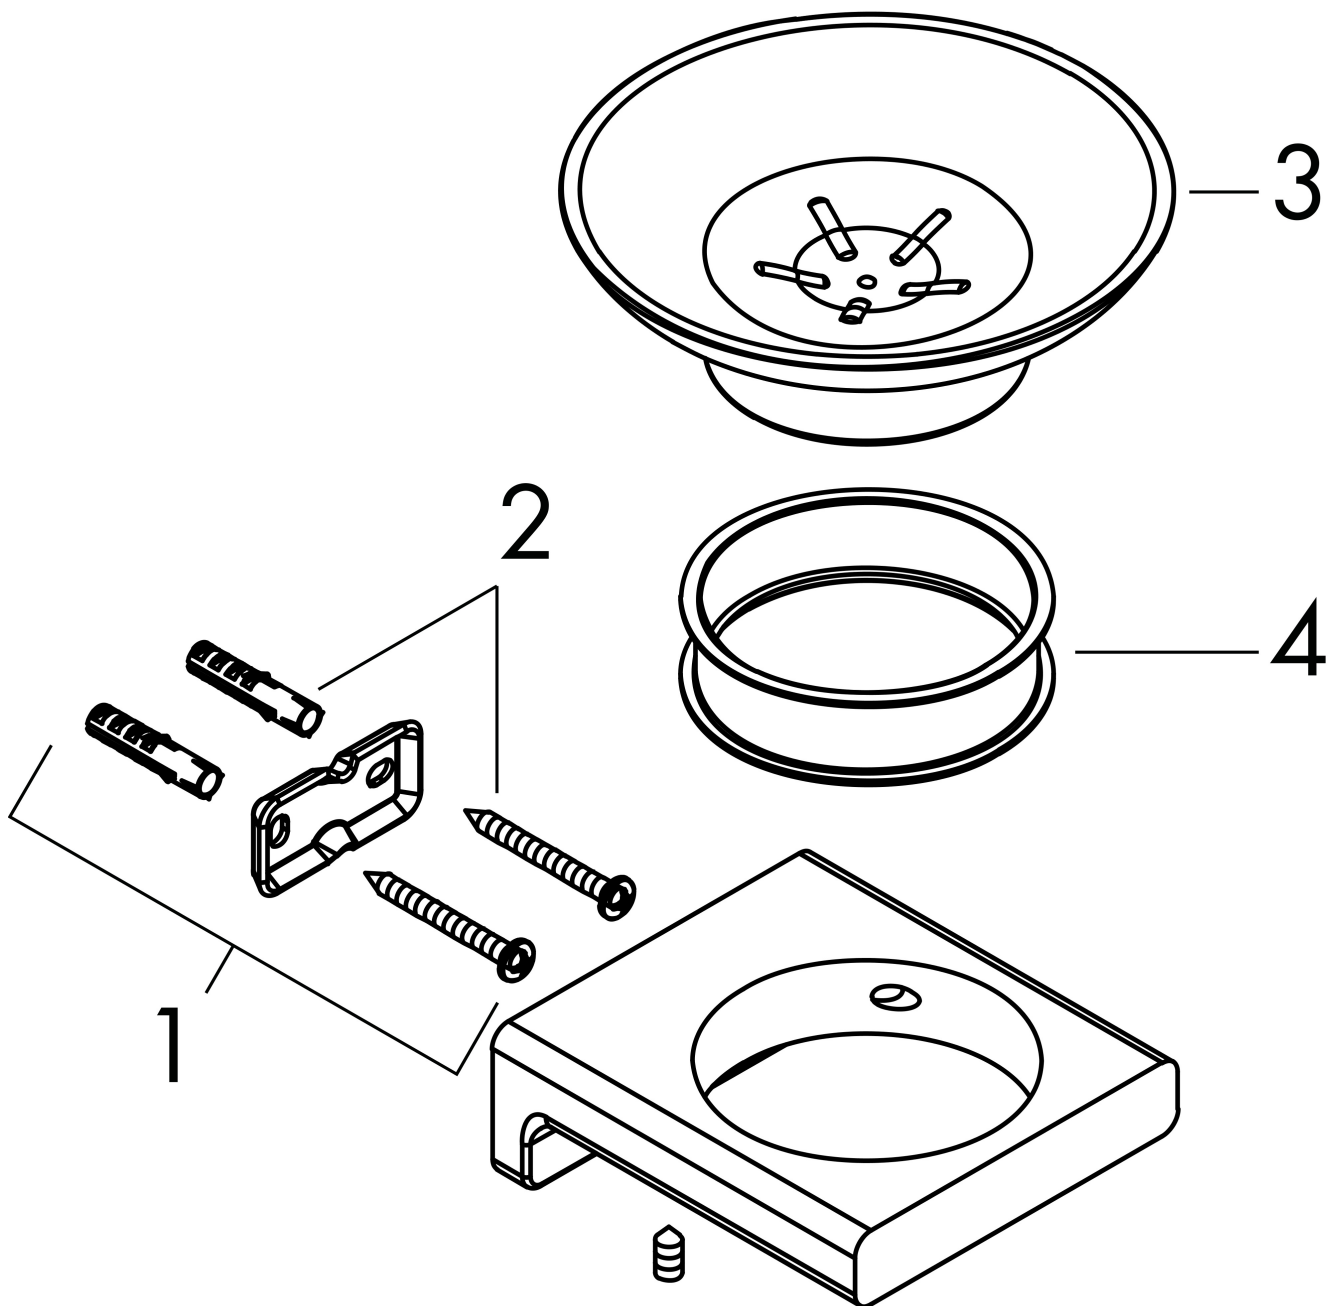

Brand hansgrohe
 Art. Name **AddStoris Q** Soap dish
 Art. Nr. 41746340
 Surface Brushed Black Chrome

reddot winner 2021

Product picture

Features

- wall-mounted
- material recess: matt glass
- holder material: metal
- with mounting material
- concealed fastening
- drilling distance: 26 mm
- diameter drill hole: 6 mm

Drawing

Technology

Brand hansgrohe
Art. Name **AddStoris Q** Soap dish
Art. Nr. 41746340
Surface Brushed Black Chrome

Spare Parts Drawing for build year: >04/21

Brand hansgrohe
 Art. Name **AddStoris Q** Soap dish
 Art. Nr. 41746340
 Surface Brushed Black Chrome

Spare parts list for build year: >04/21

Pos.	Description	Articlenumber
1	support element	94165000
2	mounting set	40915000
3	soap dish	94170000
4	plastic ring	94169000