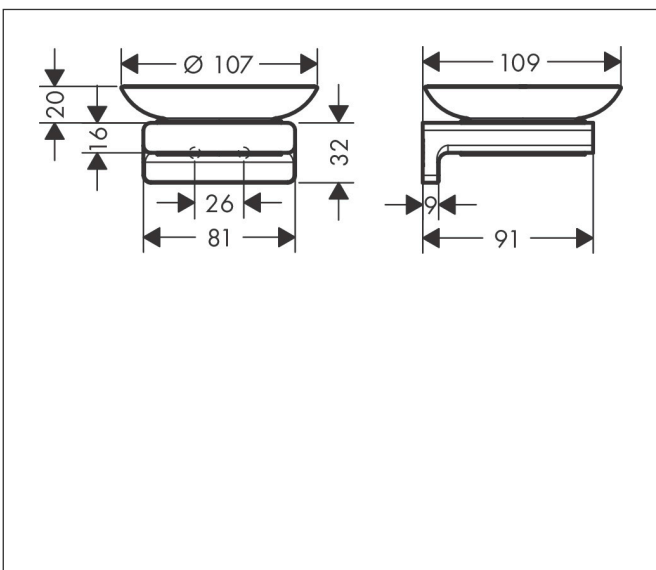

Brand hansgrohe
 Art. Name **AddStoris Q** Soap dish
 Art. Nr. 41746340
 Surface Brushed Black Chrome

reddot winner 2021

Product picture

Features

- wall-mounted
- material recess: matt glass
- holder material: metal
- with mounting material
- concealed fastening
- drilling distance: 26 mm
- diameter drill hole: 6 mm

Drawing

Technology

Brand hansgrohe
Art. Name **AddStoris Q** Soap dish
Art. Nr. 41746340
Surface Brushed Black Chrome

Spare Parts Drawing for build year: >04/21

Brand hansgrohe
 Art. Name **AddStoris Q** Soap dish
 Art. Nr. 41746340
 Surface Brushed Black Chrome

Spare parts list for build year: >04/21

Pos.	Description	Articlenumber
1	support element	94165000
2	mounting set	40915000
3	soap dish	94170000
4	plastic ring	94169000