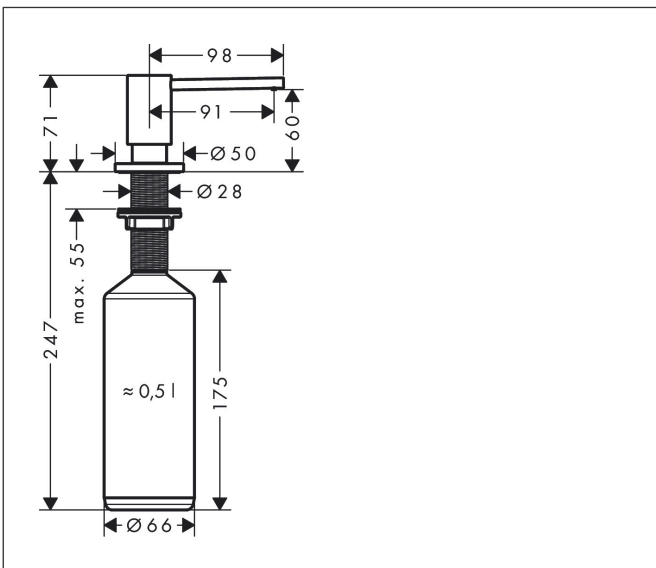

Brand hansgrohe
 Art. Name A41 Soap-/ lotion dispenser
 Art. Nr. 40438670
 Surface Matt Black

Product picture

Features

- suitable for matched design to selected kitchen mixers
- projection 91 mm
- material: metal
- non-corroding outlet pipe
- filling capacity 500 ml
- dosage 2 ml
- easy to fill up from the top
- for installation in worktops up to 55 mm
- easy and save installation without tools needed
- mounting hole with 28 mm diameter needed

Drawing

Brand hansgrohe
Art. Name A41 Soap-/ lotion dispenser
Art. Nr. 40438670
Surface Matt Black

Spare Parts Drawing for build year: >10/20

Brand hansgrohe
Art. Name A41 Soap-/ lotion dispenser
Art. Nr. 40438670
Surface Matt Black

Spare parts list for build year: >10/20

Pos.	Description	Articlenumber
1	pump	93281670
2	escutcheon	93282670
3	bottle for lotion dispenser	93278000