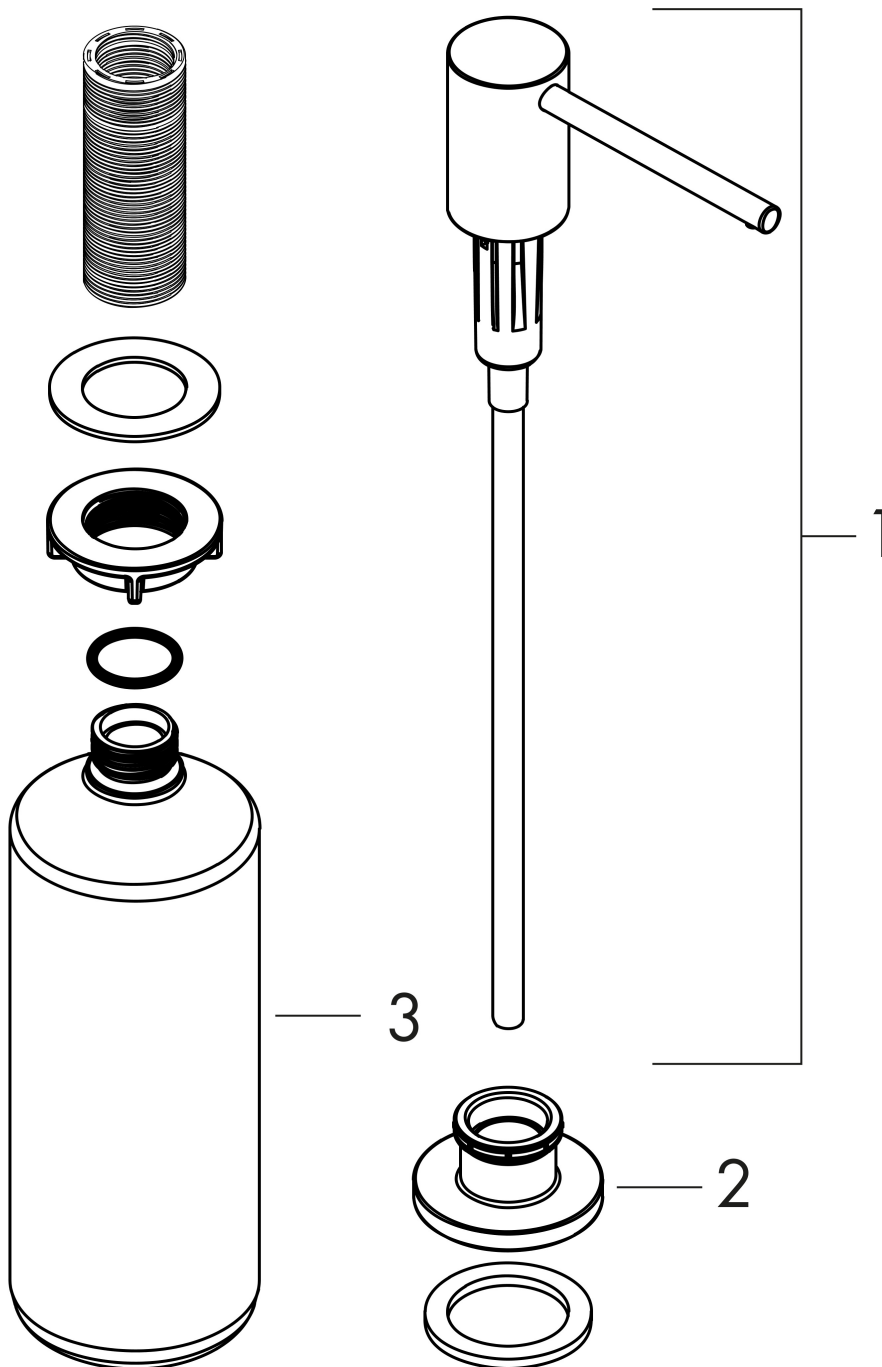

Brand hansgrohe
 Art. Name A41 Soap-/ lotion dispenser
 Art. Nr. 40438670
 Surface Matt Black

Product picture

Features

- suitable for matched design to selected kitchen mixers
- projection 91 mm
- material: metal
- non-corroding outlet pipe
- filling capacity 500 ml
- dosage 2 ml
- easy to fill up from the top
- for installation in worktops up to 55 mm
- easy and save installation without tools needed
- mounting hole with 28 mm diameter needed

Drawing

Brand hansgrohe
Art. Name A41 Soap-/ lotion dispenser
Art. Nr. 40438670
Surface Matt Black

Spare Parts Drawing for build year: >10/20

Brand hansgrohe
Art. Name A41 Soap-/ lotion dispenser
Art. Nr. 40438670
Surface Matt Black

Spare parts list for build year: >10/20

Pos.	Description	Articlenumber
1	pump	93281670
2	escutcheon	93282670
3	bottle for lotion dispenser	93278000