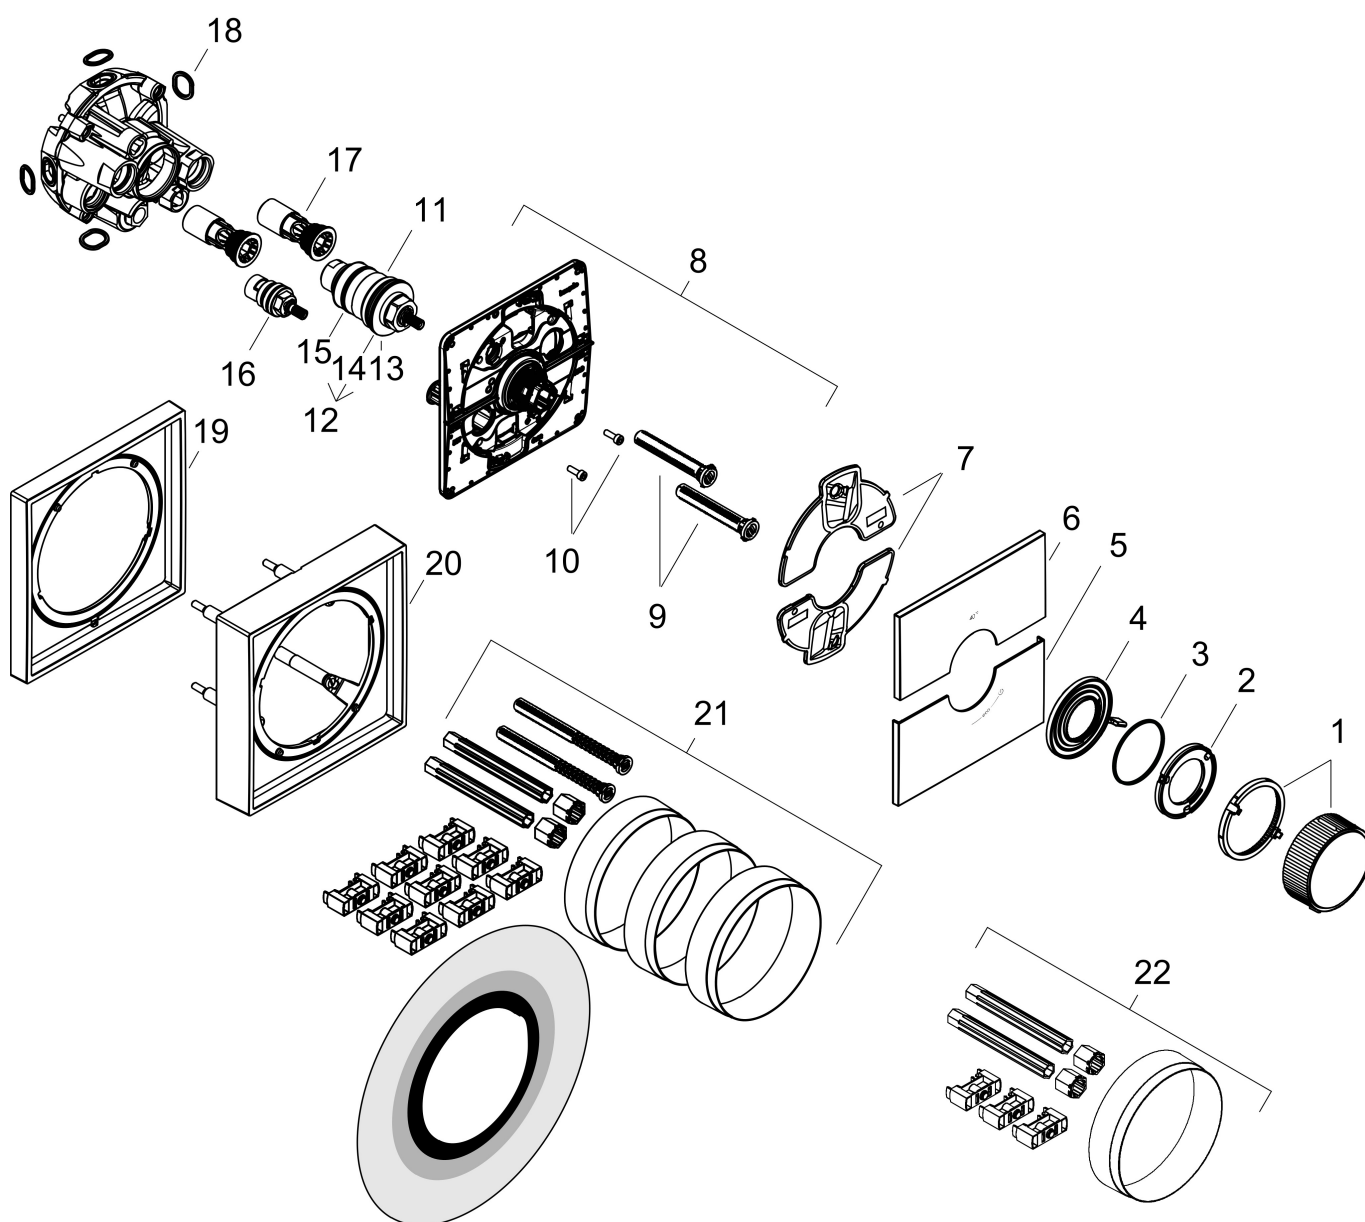

Brand AXOR
 Art. Name **AXOR ShowerSelect ID** Thermostat HighFlow for concealed installation square
 Art. Nr. 36774300
 Surface Polished Red Gold

Product picture

Features

- temperature and water flow control, precise temperature control thanks to vertical handle structure and haptic feedback from the thermostat handle
- water flow control with stop function
- maximum flow rate at 1 bar: 11,5 l/min
- maximum flow rate at 3 bar: 27 l/min
- flow rate upper outlet: 27 l/min
- flow rate lower outlet: 27 l/min
- flow rate by simultaneous use of all outlets: 34,8 l/min
- min. operating pressure: 1 bar
- max. operating pressure: 10 bar
- flat escutcheon for more space in the shower
- escutcheon can be aligned by +/- 3°
- easy installation due to pre-assembled function block
- handles always at the same height regardless of the installation depth of the basic set
- material button: metal
- material handles: metal

Spare Parts Drawing for build year: >04/24

Brand AXOR
 Art. Name **AXOR ShowerSelect ID** Thermostat HighFlow for concealed installation square
 Art. Nr. 36774300
 Surface Polished Red Gold

Spare parts list for build year: >04/24

Pos.	Description	Articlenumber
1	handle for thermostat	87777300
2	adapter for handle	87915000
3	O-ring 51x1,5	87862000
4	cover	87784000
5	cover	87783300
6	cover	87785300
7	sealing set	94933000
8	sub plate	87779000
9	compensation set	94930000
10	hexagon socket screw M4x12	94929000
11	thermostat cartridge	96633000
12	sealing set	96636000
13	O-ring 38x2,5	98198000
14	O-ring 34x2	98383000
15	O-ring 43x1,5	98148000
16	shut off unit right closing	94009000
17	service unit	94928000
18	O-ring 16x2,5	98134000
19	extension 5 mm	13641300
20	extension 22 mm	13645300
21	extension 25 - 75 mm	13632000
22	extension 25 mm	13638000
a	concealed item	01400180
b	service tool	87567000