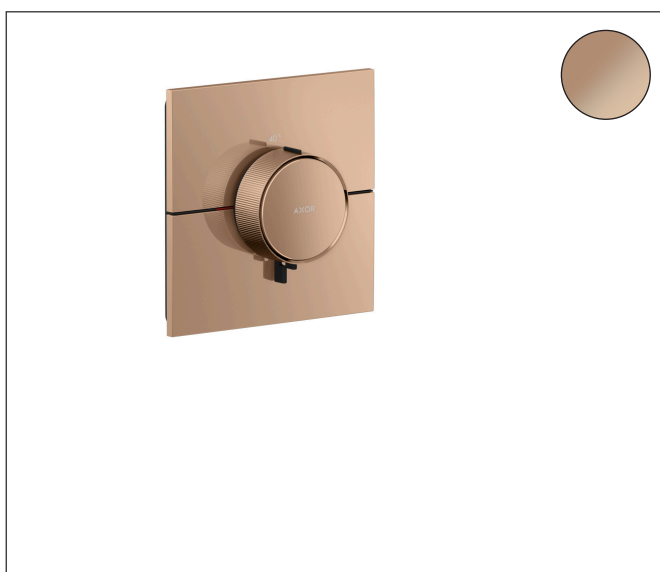

Brand AXOR
 Art. Name **AXOR ShowerSelect ID** Thermostat HighFlow for concealed installation square
 Art. Nr. 36774300
 Surface Polished Red Gold

Product picture

Features

- temperature and water flow control, precise temperature control thanks to vertical handle structure and haptic feedback from the thermostat handle
- water flow control with stop function
- maximum flow rate at 1 bar: 11,5 l/min
- maximum flow rate at 3 bar: 27 l/min
- flow rate upper outlet: 27 l/min
- flow rate lower outlet: 27 l/min
- flow rate by simultaneous use of all outlets: 34,8 l/min
- min. operating pressure: 1 bar
- max. operating pressure: 10 bar
- flat escutcheon for more space in the shower
- escutcheon can be aligned by +/- 3°
- easy installation due to pre-assembled function block
- handles always at the same height regardless of the installation depth of the basic set
- material button: metal
- material handles: metal

Drawing

Technology

Brand AXOR
 Art. Name **AXOR ShowerSelect ID** Thermostat HighFlow for concealed installation square
 Art. Nr. 36774300
 Surface Polished Red Gold

Flow chart

Brand AXOR
Art. Name **AXOR ShowerSelect ID** Thermostat HighFlow for concealed installation square
Art. Nr. 36774300
Surface Polished Red Gold

Spare Parts Drawing for build year: >04/24

Brand AXOR
 Art. Name **AXOR ShowerSelect ID** Thermostat HighFlow for concealed installation square
 Art. Nr. 36774300
 Surface Polished Red Gold

Spare parts list for build year: >04/24