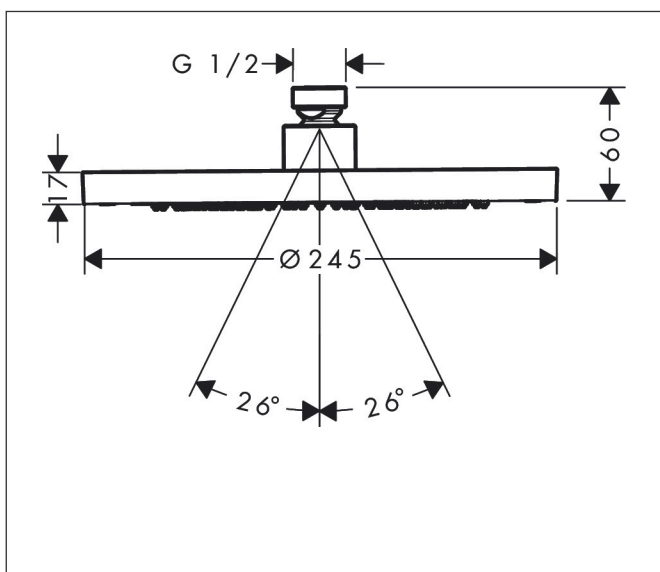

## Features

- shower head size: 245 mm
- spray type: Rain
- flow rate Rain spray at 3 bar: 10,1 l/min
- function from: 6,2 l/min
- maximum flow rate at 3 bar: 10,1 l/min
- minimum flow pressure: 0,8 bar
- overhead shower angle adjustable
- material spray disc: metal
- overhead shower removable for cleaning
- installation: ceiling or wall
- connection thread: G 1/2
- suitable for continuous flow water heaters