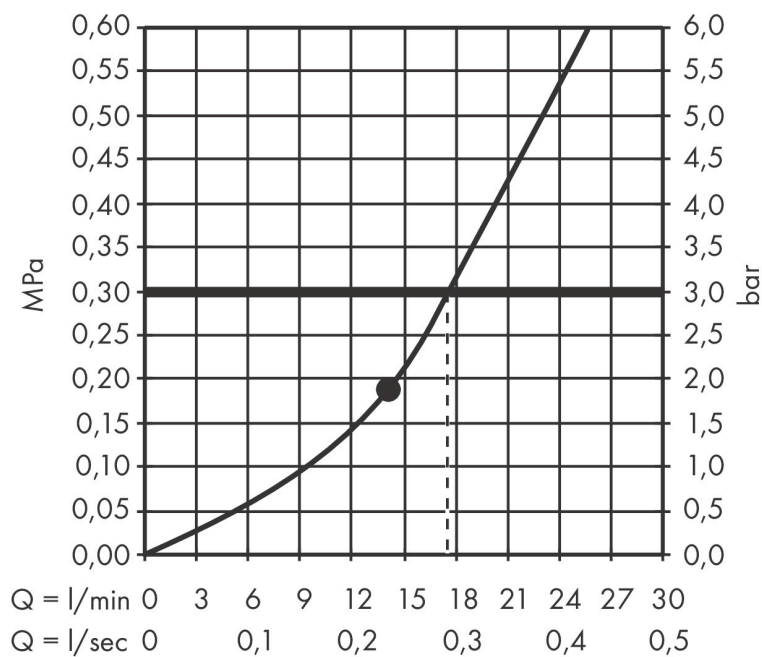

Brand AXOR
 Art. Name **AXOR ShowerSolutions** Overhead shower 300 lit with shower arm
 Art. Nr. 35300000
 Surface Chrome

Product picture

Features

- consists of: overhead shower, shower arm
- shower head size: 300 mm
- spray type: PowderRain
- flow rate PowderRain spray at 3 bar: 17,6 l/min
- function from: 14,3 l/min
- maximum flow rate at 3 bar: 17,6 l/min
- minimum flow pressure: 1,9 bar
- dynamic spray nozzles move out while using
- material spray disc: metal
- overhead shower removable for cleaning
- ServiceCard with sieve can be removed without tools for cleaning purpose
- shower arm length: 450 mm
- installation: wall
- connection thread: G 1/2
- connection dimension: DN15
- suitable for continuous flow water heaters

Drawing

Technology

Spray Types

Brand AXOR
 Art. Name **AXOR ShowerSolutions** Overhead shower 300 1jet with shower arm
 Art. Nr. 35300000
 Surface Chrome

Flow chart

The consumption was measured in combination with the appropriate fittings (thermostat/mixer/in-wall valve) to reflect actual application in practice.