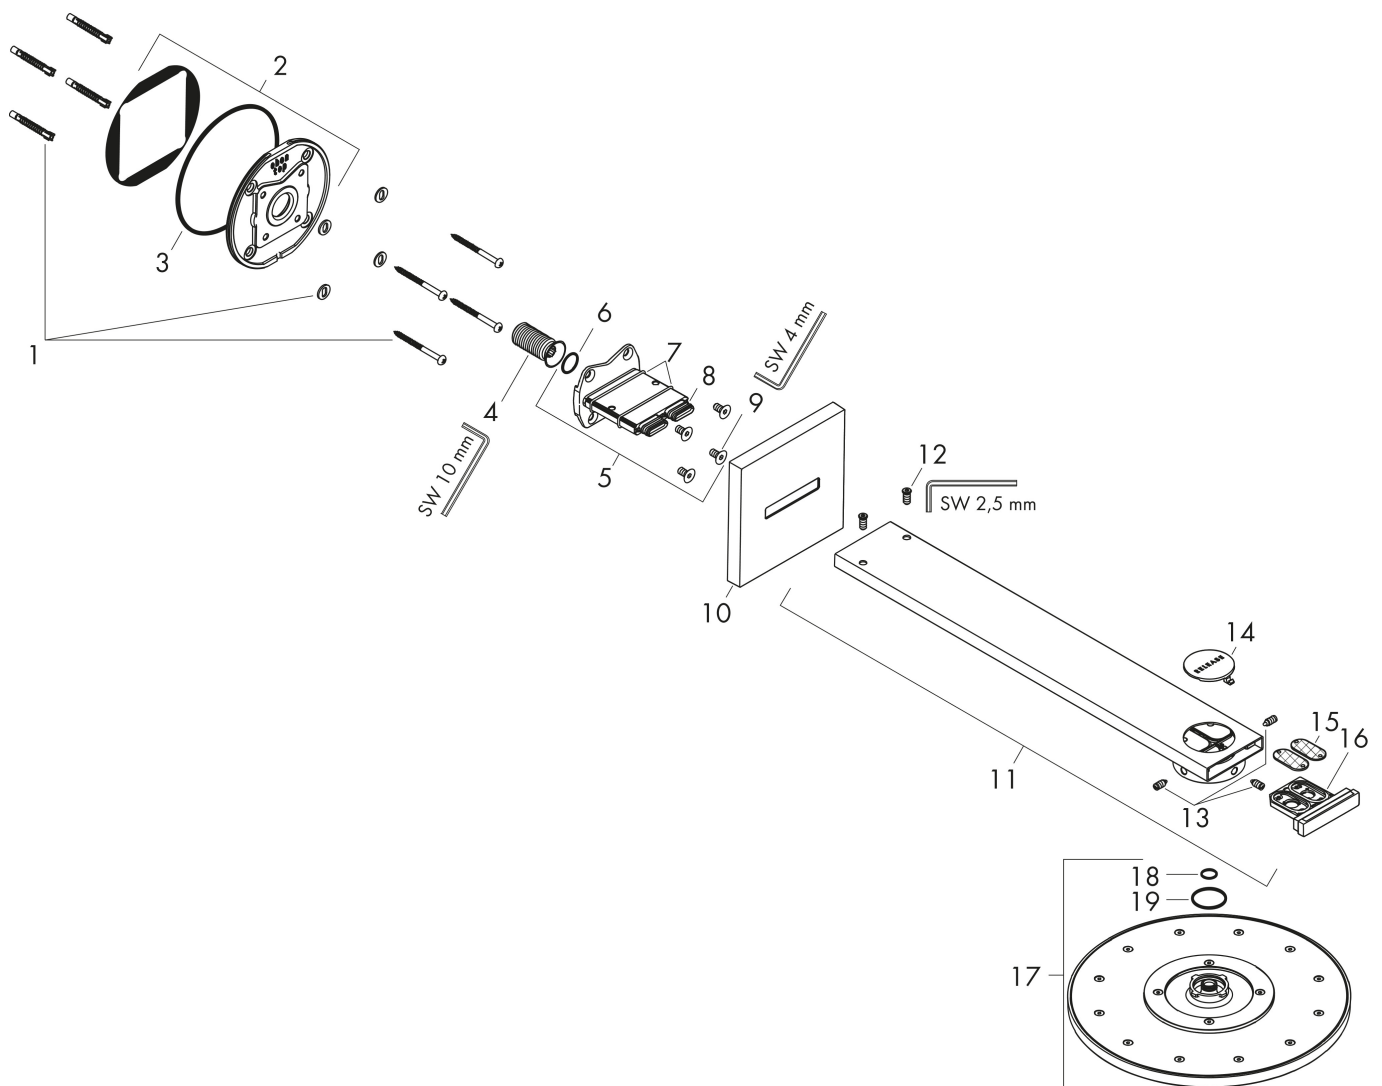

Brand AXOR
Art. Name **AXOR ShowerSolutions** Overhead shower 300 1jet with shower arm
Art. Nr. 35300000
Surface Chrome

Spare Parts Drawing for build year: >01/18

Brand AXOR
Art. Name **AXOR ShowerSolutions** Overhead shower 300 1jet with shower arm
Art. Nr. 35300000
Surface Chrome

Spare parts list for build year: >01/18

Pos.	Description	Articlenumber
1	mounting set	96179000
2	wall flange	93455000
3	O-ring 120x2,5	93399000
4	connecting thread G½	93419000
5	adapter for overhead shower	93456000
6	O-ring 17x1,5	98137000
7	O-Ring 30x2	98186000
8	O-ring 15x1,5	92118000
9	screw	92137000
10	escutcheon	93400000
11	shower arm	93404000
12	screw	93431000
13	set of screws	93454000
14	press switch	93401000
15	filter	93402000
16	service unit	93403000
17	head shower	93451000
18	O-ring 11x2	98127000
19	O-Ring 28x2	98194000