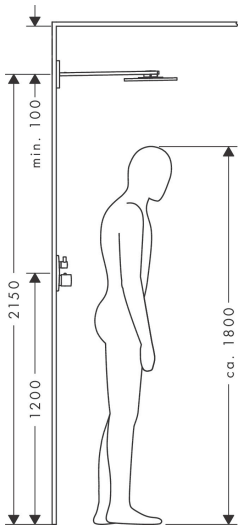

Brand AXOR
Art. Name **AXOR ShowerSolutions** Overhead shower 300 lit with shower arm
Art. Nr. 35300000
Surface Chrome

Installation examples

i Dimensions may vary due to ceramic tolerances related to the production process.