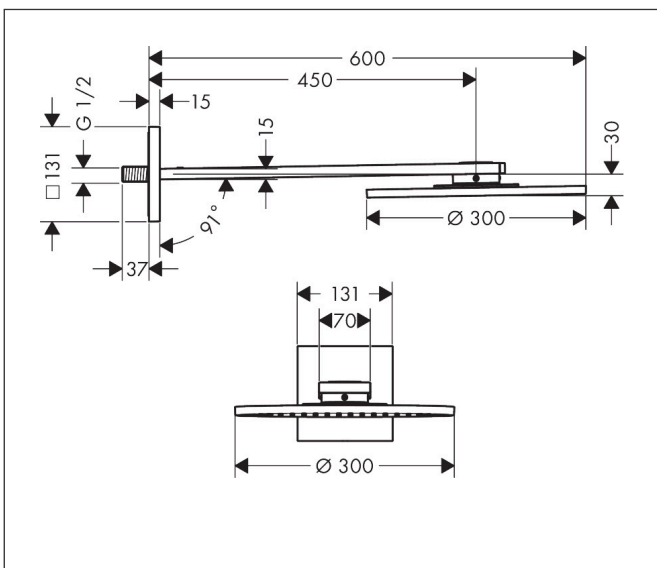

Brand AXOR
 Art. Name **AXOR ShowerSolutions** Overhead shower 300 lit with shower arm
 Art. Nr. 35300000
 Surface Chrome

Product picture

Features

- consists of: overhead shower, shower arm
- shower head size: 300 mm
- spray type: PowderRain
- flow rate PowderRain spray at 3 bar: 17,6 l/min
- function from: 14,3 l/min
- maximum flow rate at 3 bar: 17,6 l/min
- minimum flow pressure: 1,9 bar
- dynamic spray nozzles move out while using
- material spray disc: metal
- overhead shower removable for cleaning
- ServiceCard with sieve can be removed without tools for cleaning purpose
- shower arm length: 450 mm
- installation: wall
- connection thread: G 1/2
- connection dimension: DN15
- suitable for continuous flow water heaters

Drawing

Technology

Spray Types

Brand AXOR
 Art. Name **AXOR ShowerSolutions** Overhead shower 300 1jet with shower arm
 Art. Nr. 35300000
 Surface Chrome

Flow chart

The consumption was measured in combination with the appropriate fittings (thermostat/mixer/in-wall valve) to reflect actual application in practice.

Spare parts list for build year: >01/18

Pos.	Description	Articlenumber
1	mounting set	96179000
2	wall flange	93455000
3	O-ring 120x2,5	93399000
4	connecting thread G½	93419000
5	adapter for overhead shower	93456000
6	O-ring 17x1,5	98137000
7	O-Ring 30x2	98186000
8	O-ring 15x1,5	92118000
9	screw	92137000
10	escutcheon	93400000
11	shower arm	93404000
12	screw	93431000
13	set of screws	93454000
14	press switch	93401000
15	filter	93402000
16	service unit	93403000
17	head shower	93451000
18	O-ring 11x2	98127000
19	O-Ring 28x2	98194000