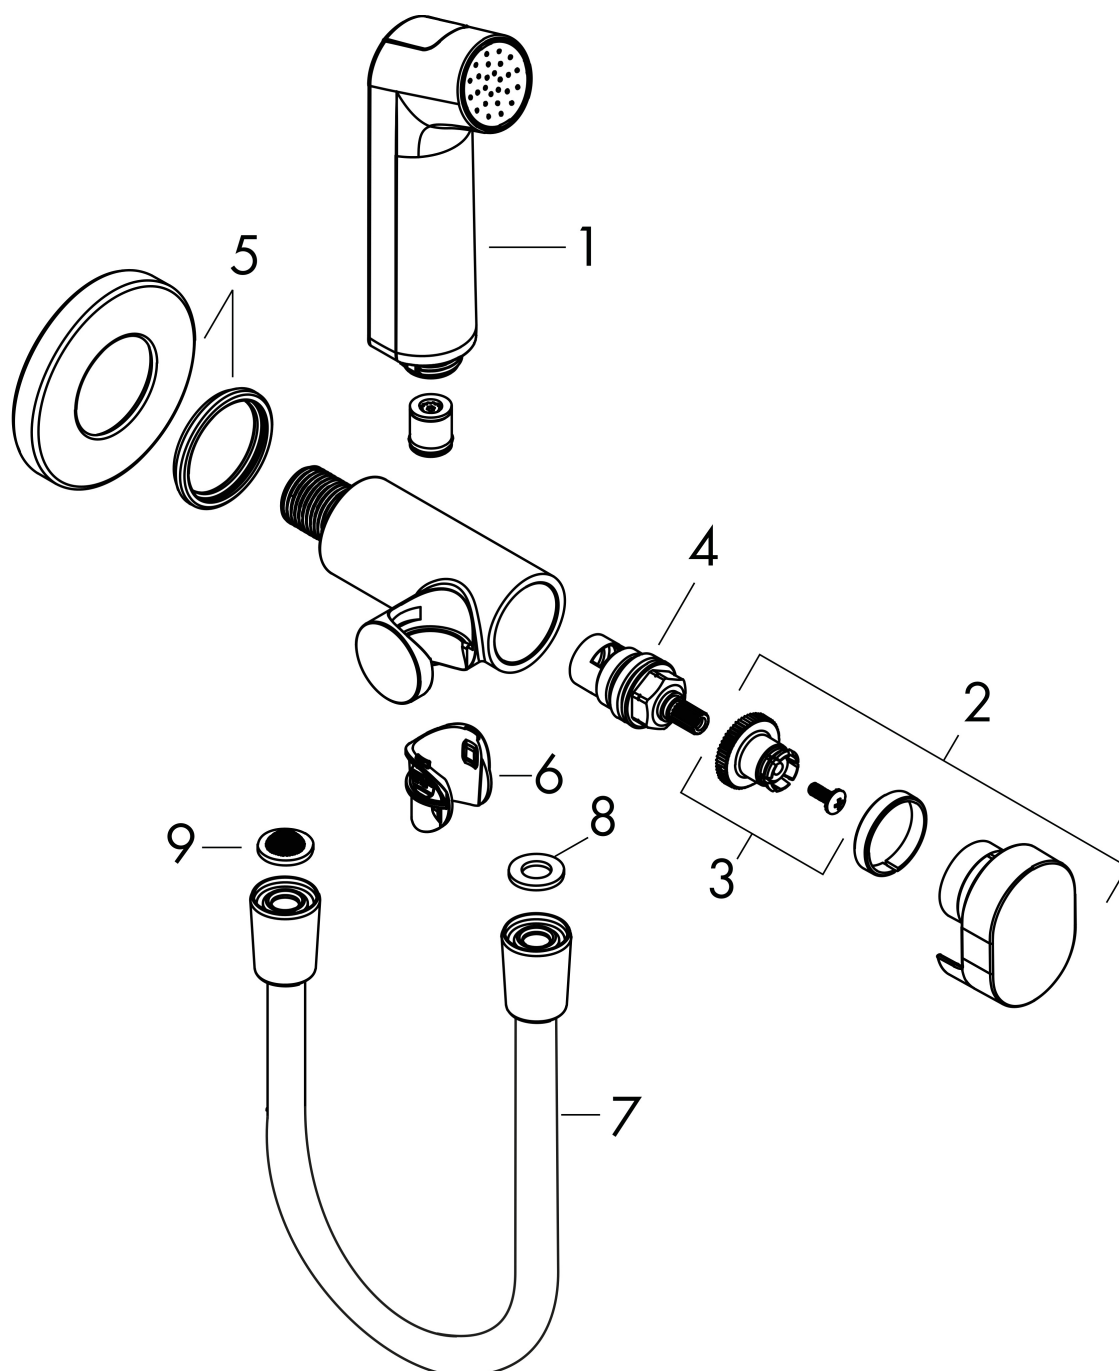

Art. Name	Bidette hand shower 1jet S EcoSmart for cold water with shower holder and shower hose 125 cm
Art. Nr.	29230140
Surface	Brushed Bronze

Product picture

Features

- consists of: bidette hand shower, shut-off valve with integrated shower holder, shower hose
- shower head size: 28 mm
- maximum flow rate at 3 bar: 6,2 l/min
- operating pressure: min. 1 bar/max. 10 bar
- not suitable for operation in countries with valid EN 1717
- shower hose with conical nut on both ends
- pivot connector prevents hose from tangling
- shower hose length: 1250 mm
- connection type: G 1/2
- with non-return valve
- integrated support function
- wall supports of metal
- wall mounting: screw fastening
- rinseable filter washer
- not intrinsically safe against backflow
- EU taxonomy: max. 8 l/min - Do No Significant Harm (DNSH)

Drawing

Technology

Art. Name Bidette hand shower 1jet S EcoSmart for cold water with shower holder and shower hose 125 cm
 Art. Nr. 29230140
 Surface Brushed Bronze

Flow chart

Art. Name Bidette hand shower 1jet S EcoSmart for cold water with shower holder and shower hose 125 cm
Art. Nr. 29230140
Surface Brushed Bronze

Spare Parts Drawing for build year: >06/24

Art. Name Bidette hand shower 1jet S EcoSmart for cold water with shower holder and shower hose 125 cm
 Art. Nr. 29230140
 Surface Brushed Bronze

Spare parts list for build year: >06/24

Pos.	Description	Articlenumber
1	handshower	94569140
2	handle	94564140
3	handle fixing set	94565000
4	shut off unit	94566000
5	escutcheon	94567140
6	guide	94635000
7	shower hose Isiflex'B 1,25 m	28272140
8	seal	98058000
9	filter packing	94246000