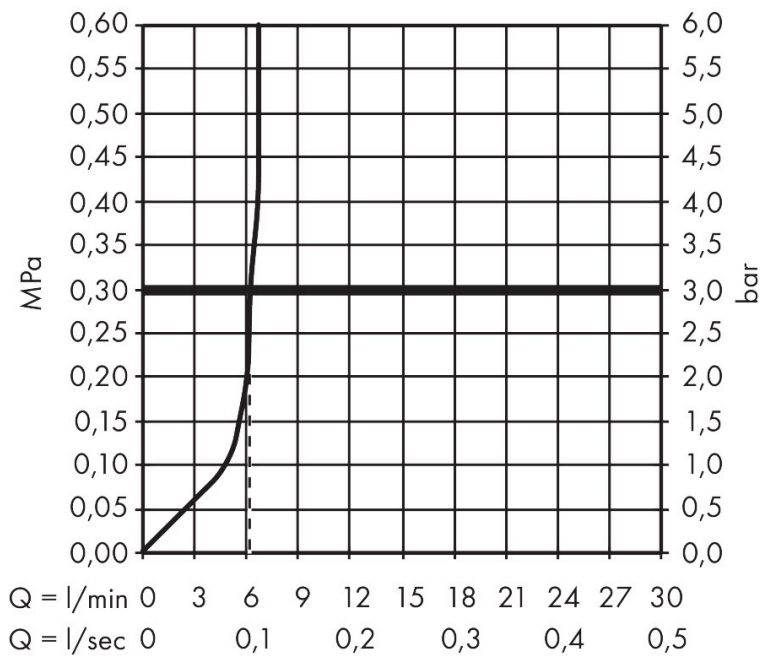

Art. Name	Bidette hand shower 1jet S EcoSmart for cold water with shower holder and shower hose 125 cm
Art. Nr.	29230140
Surface	Brushed Bronze

Product picture

Features

- consists of: bidette hand shower, shut-off valve with integrated shower holder, shower hose
- shower head size: 28 mm
- maximum flow rate at 3 bar: 6,2 l/min
- operating pressure: min. 1 bar/max. 10 bar
- not suitable for operation in countries with valid EN 1717
- shower hose with conical nut on both ends
- pivot connector prevents hose from tangling
- shower hose length: 1250 mm
- connection type: G 1/2
- with non-return valve
- integrated support function
- wall supports of metal
- wall mounting: screw fastening
- rinseable filter washer
- not intrinsically safe against backflow
- EU taxonomy: max. 8 l/min - Do No Significant Harm (DNSH)

Drawing

Technology

Art. Name Bidette hand shower 1jet S EcoSmart for cold water with shower holder and shower hose 125 cm
 Art. Nr. 29230140
 Surface Brushed Bronze

Flow chart

Art. Name Bidette hand shower 1jet S EcoSmart for cold water with shower holder and shower hose 125 cm
Art. Nr. 29230140
Surface Brushed Bronze