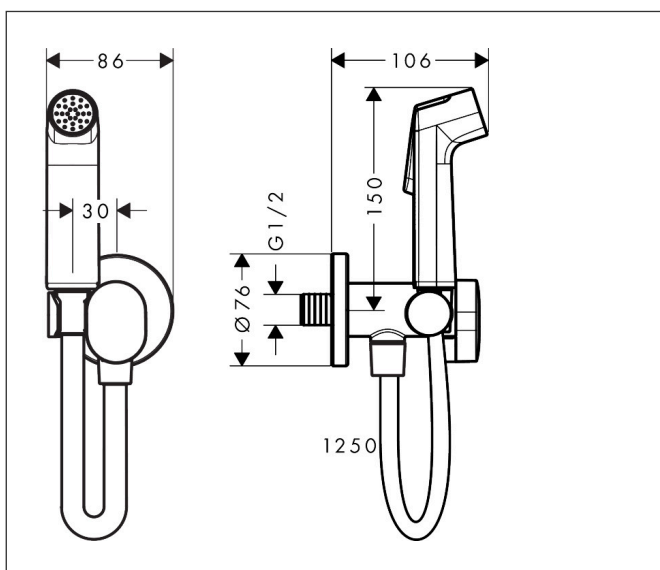

Art. Name	Bidette hand shower 1jet S EcoSmart for cold water with shower holder and shower hose 125 cm
Art. Nr.	29230140
Surface	Brushed Bronze

Product picture

Features

- consists of: bidette hand shower, shut-off valve with integrated shower holder, shower hose
- shower head size: 28 mm
- maximum flow rate at 3 bar: 6,2 l/min
- operating pressure: min. 1 bar/max. 10 bar
- not suitable for operation in countries with valid EN 1717
- shower hose with conical nut on both ends
- pivot connector prevents hose from tangling
- shower hose length: 1250 mm
- connection type: G 1/2
- with non-return valve
- integrated support function
- wall supports of metal
- wall mounting: screw fastening
- rinseable filter washer
- not intrinsically safe against backflow
- EU taxonomy: max. 8 l/min - Do No Significant Harm (DNSH)

Drawing

Technology

Art. Name Bidette hand shower 1jet S EcoSmart for cold water with shower holder and shower hose 125 cm
 Art. Nr. 29230140
 Surface Brushed Bronze

Flow chart

Art. Name Bidette hand shower 1jet S EcoSmart for cold water with shower holder and shower hose 125 cm
Art. Nr. 29230140
Surface Brushed Bronze

Spare Parts Drawing for build year: >06/24

Art. Name Bidette hand shower 1jet S EcoSmart for cold water with shower holder and shower hose 125 cm
 Art. Nr. 29230140
 Surface Brushed Bronze

Spare parts list for build year: >06/24

Pos.	Description	Articlenumber
1	handshower	94569140
2	handle	94564140
3	handle fixing set	94565000
4	shut off unit	94566000
5	escutcheon	94567140
6	guide	94635000
7	shower hose Isiflex'B 1,25 m	28272140
8	seal	98058000
9	filter packing	94246000