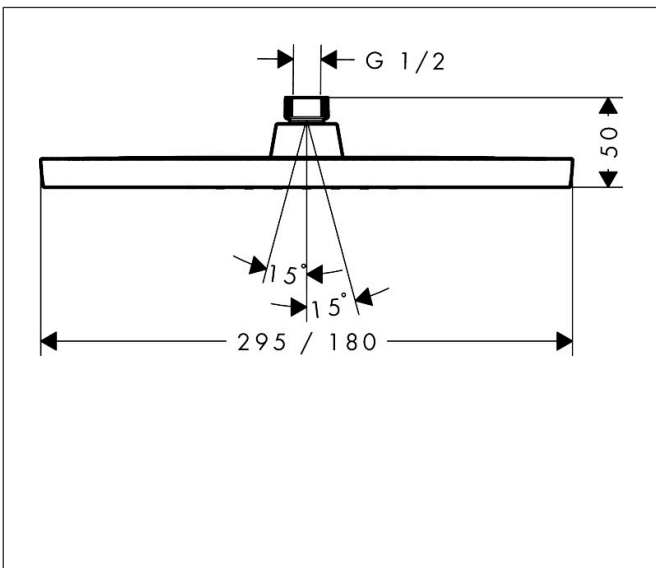

Brand hansgrohe
 Art. Name **Activera Q** Overhead shower 290/180 1jet EcoSmart+
 Art. Nr. 28739000
 Surface Chrome

Product picture

Features

- shower head size: 290 x 180 mm
- spray type: Rain
- FlexPower: nozzles automatically adjust to water pressure by opening and closing
- QuickClean+: reduce limescale deposits thanks to the elasticity of the nozzles
- flow regulator: 6 l/min (with possible tolerances -20 %)
- flow rate Rain spray at 3 bar: 5,9 l/min
- function from: 2,2 l/min
- maximum flow rate at 3 bar: 5,9 l/min
- minimum flow pressure: 0,3 bar
- overhead shower angle adjustable
- material spray disc: plastic
- installation: ceiling or wall
- connection thread: G 1/2
- connection dimension: DN15
- suitable for continuous flow water heaters
- EU taxonomy: max. 6 l/min - Substantial Contribution (SC) possible

Drawing

Technology

Spray Types

Brand hansgrohe
 Art. Name **Activera Q** Overhead shower 290/180 1jet EcoSmart+
 Art. Nr. 28739000
 Surface Chrome

Required parts (choose one)

Product picture	Art. Name	Art. Nr.
	hansgrohe Shower arm 24 cm	26405000
	hansgrohe Ceiling connector 10 cm	26406000
	hansgrohe Ceiling connector 30 cm	26407000

Brand hansgrohe
 Art. Name **Activera Q** Overhead shower 290/180 1jet EcoSmart+
 Art. Nr. 28739000
 Surface Chrome

Flow chart