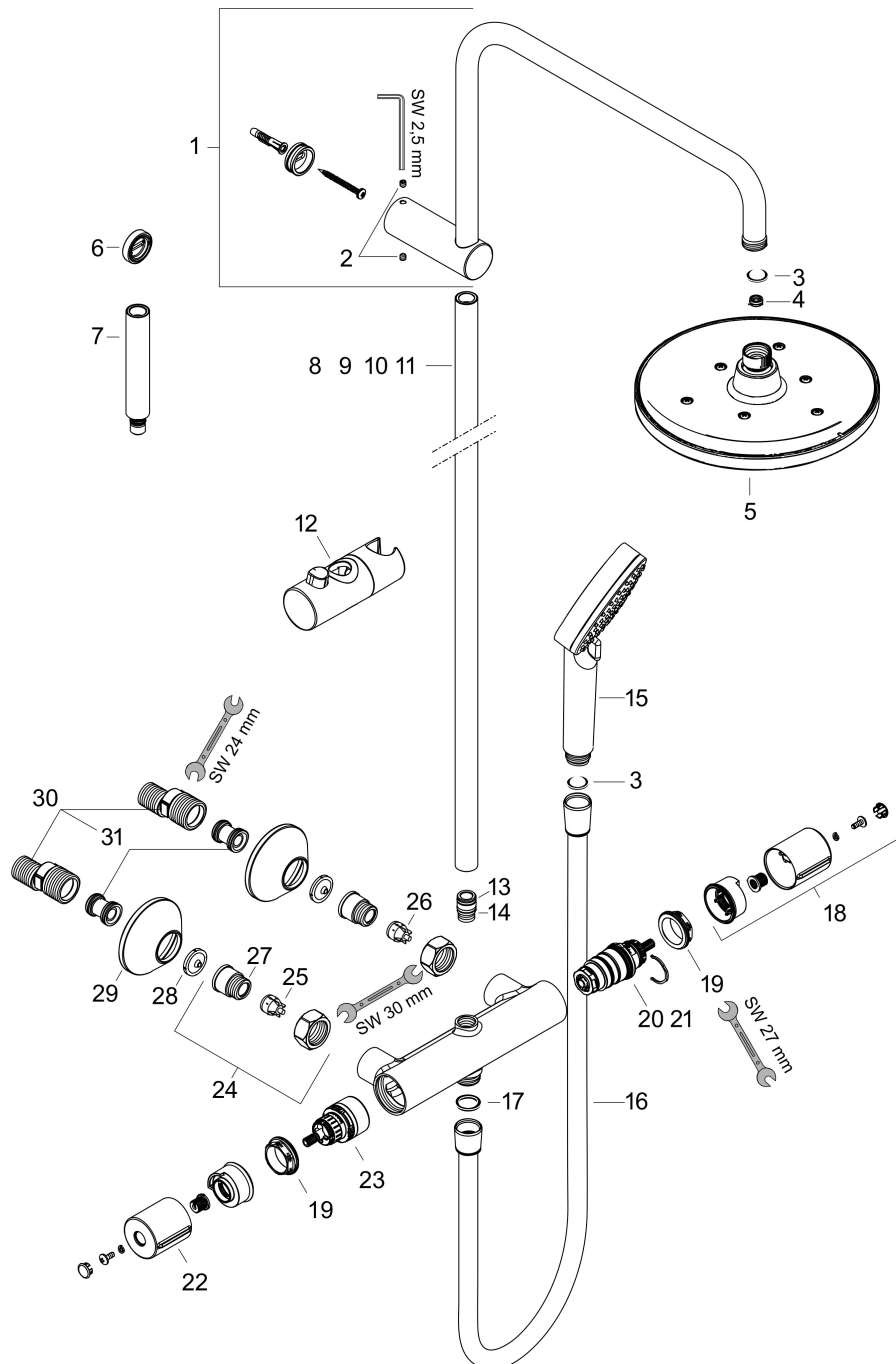

Brand hansgrohe
Art. Name **Vernis Blend** Showerpipe 200 1jet EcoSmart with thermostat
Art. Nr. 26089670
Surface Matt Black

Spare Parts Drawing for build year: >06/24

Brand hansgrohe
Art. Name **Vernis Blend** Showerpipe 200 1jet EcoSmart with thermostat
Art. Nr. 26089670
Surface Matt Black

Spare parts list for build year: >06/24

Pos.	Description	Articlenumber
1	shower arm	93768670
2	hollow set screw M5x5	98446000
3	filter packing	94246000
4	flow limiter	87836000
5	head shower	26277670
6	tile-matching-disk 7 mm	93813000
7	extension 100 mm	94164670
8	pipe 546 mm	93769670
9	pipe 845 mm	93906670
10	pipe 945 mm	93770670
11	pipe 1145 mm	93907670
12	support, assy	93729670
13	O-ring 12x2	98214000
14	O-ring 11x2	98127000
15	handshower	26340670
16	shower hose Isiflex'B 1,60 m	28276670
17	seal	98058000
18	handle for thermostat	93727670
19	nut	98913000
20	thermostat cartridge	98282000
21	cartridge for exchanged connections	92373000
22	handle	93731670
23	shut off unit with selector	98283000
24	connecting thread G½	93730670
25	non return valve (pressure-resistant up to 2 MPa)	93136000
26	non return valve	96737000
27	O-ring 16x2	98133000
28	filter packing	96922000
29	escutcheon Ø 70 mm	93718670
30	set of S-unions (±12 mm)	94140000