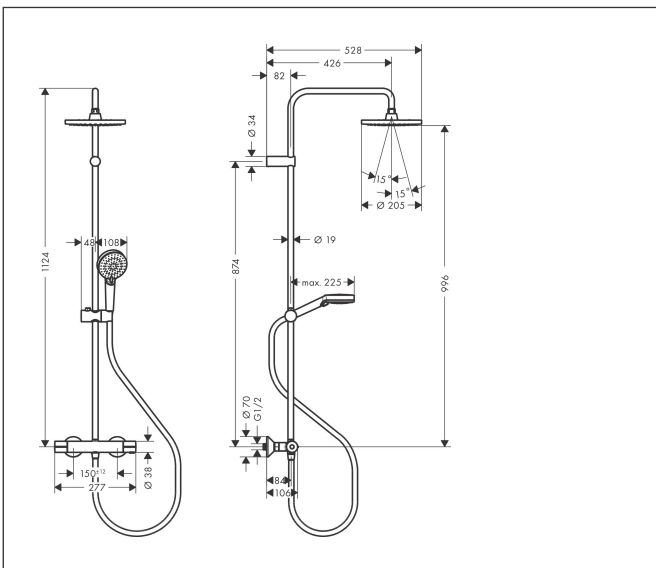

Brand hansgrohe
 Art. Name **Vernis Blend** Showerpipe 200 1jet EcoSmart with thermostat
 Art. Nr. 26089670
 Surface Matt Black

Product picture

Drawing

Features

- consists of: overhead shower, hand shower, shower thermostat, shower hose, shower bar, slider
- overhead shower Vernis Blend 200 1jet
- shower head size overhead shower: 205 mm
- spray type overhead shower: Rain
- function from: 5,7 l/min
- flow rate Rain spray at 3 bar: 6,5 l/min
- spray type hand shower: Rain, IntenseRain
- maximum flow rate of hand shower at 3 bar: 6,8 l/min
- maximum flow rate for Showerpipe at 3 bar: 6,8 l/min
- minimum flow pressure: 1 bar
- max. operating pressure: 10 bar
- ball-joint: overhead shower angle adjustable
- height-adjustable slider with locking push-button slider
- shower arm length overhead shower: 426 mm
- thermostat Vernis
- SafetyStop at 40 °C
- adjustable hot water limitation
- outlets controlled via turning handle
- suitable for continuous flow water heaters
- mounting type: exposed installation
- connection dimension: DN15
- connection thread: G 1/2
- centre distance: 150 ± 12 mm
- intrinsically safe against backflow