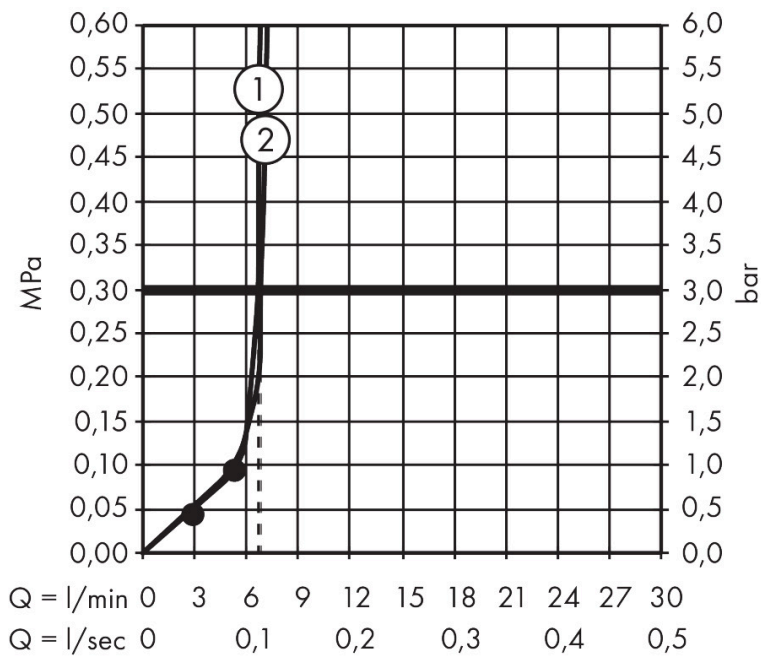

Brand hansgrohe
 Art. Name **Vernis Blend** Showerpipe 200 1jet EcoSmart with thermostat
 Art. Nr. 26089670
 Surface Matt Black

Product picture

Drawing

Features

- consists of: overhead shower, hand shower, shower thermostat, shower hose, shower bar, slider
- overhead shower Vernis Blend 200 1jet
- shower head size overhead shower: 205 mm
- spray type overhead shower: Rain
- function from: 5,7 l/min
- flow rate Rain spray at 3 bar: 6,5 l/min
- spray type hand shower: Rain, IntenseRain
- maximum flow rate of hand shower at 3 bar: 6,8 l/min
- maximum flow rate for Showerpipe at 3 bar: 6,8 l/min
- minimum flow pressure: 1 bar
- max. operating pressure: 10 bar
- ball-joint: overhead shower angle adjustable
- height-adjustable slider with locking push-button slider
- shower arm length overhead shower: 426 mm
- thermostat Vernis
- SafetyStop at 40 °C
- adjustable hot water limitation
- outlets controlled via turning handle
- suitable for continuous flow water heaters
- mounting type: exposed installation
- connection dimension: DN15
- connection thread: G 1/2
- centre distance: 150 ± 12 mm
- intrinsically safe against backflow

Technology

Spray Types

Brand hansgrohe
 Art. Name **Vernis Blend** Showerpipe 200 1jet EcoSmart with thermostat
 Art. Nr. 26089670
 Surface Matt Black

Flow chart

Brand hansgrohe
 Art. Name **Vernis Blend** Showerpipe 200 1jet EcoSmart with thermostat
 Art. Nr. 26089670
 Surface Matt Black