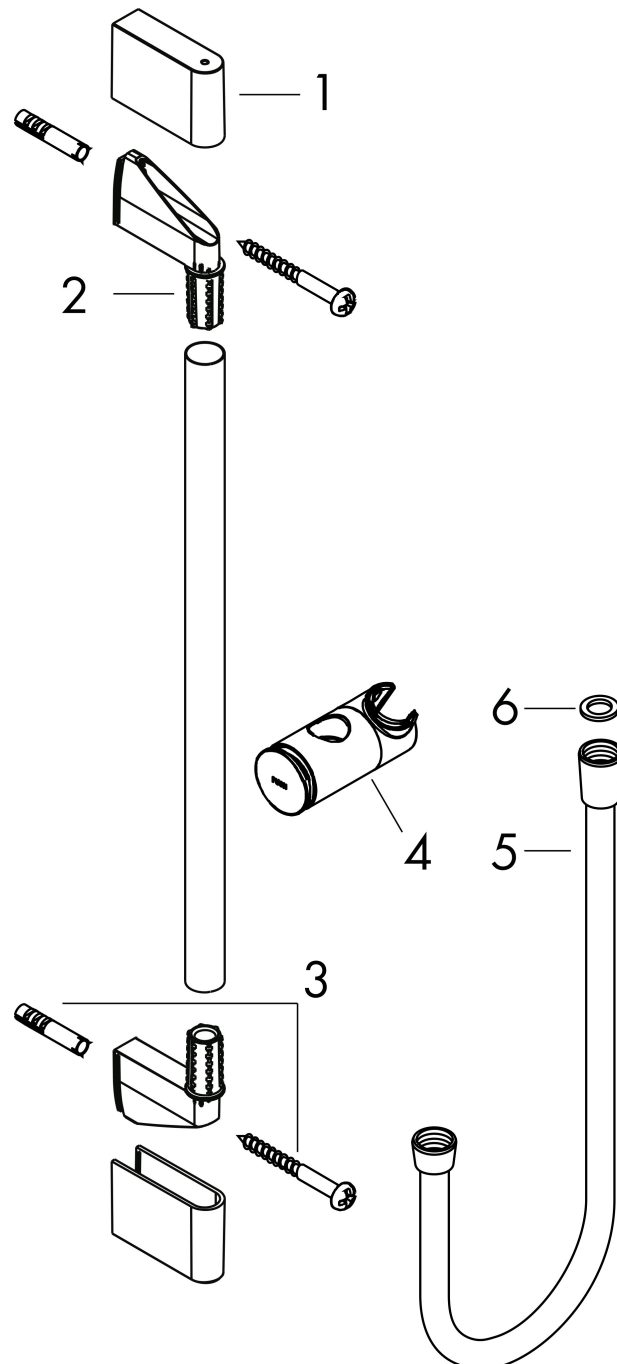

Brand hansgrohe
 Art. Name **Unica** Shower bar Pulsify S 65 cm with push slider and Isiflex shower hose 160 cm
 Art. Nr. 24400000
 Surface Chrome

Product picture

Features

- consists of: shower bar, slider, shower hose
- pivot connector prevents hose from tangling
- slide inclination angle can be adjusted by 45°
- pipe length: 669 mm
- shower bar diameter: 22 mm
- profile pipe: round
- drilling distance: 625 mm
- shower hose length: 1600 mm
- height-adjustable slider with locking push-button slider, slider rotatable on the pipe for left or right operation
- slider with locking mechanism
- slider steplessly adjustable
- wall supports made of plastic
- metal hand shower holder

Drawing

Technology

Brand hansgrohe
Art. Name **Unica** Shower bar Pulsify S 65 cm with push slider and Isiflex shower hose 160 cm
Art. Nr. 24400000
Surface Chrome

Spare Parts Drawing for build year: >06/21

Brand hansgrohe
 Art. Name **Unica** Shower bar Pulsify S 65 cm with push slider and Isiflex shower hose 160 cm
 Art. Nr. 24400000
 Surface Chrome

Spare parts list for build year: >06/21

Pos.	Description	Articlenumber
1	cover	95217000
2	wall support	95218000
3	mounting set	96179000
4	support, assy	93517000
5	shower hose Isiflex'B 1,60 m	28276000
6	seal	98058000
a	tile-matching-disk 7 mm	97450000