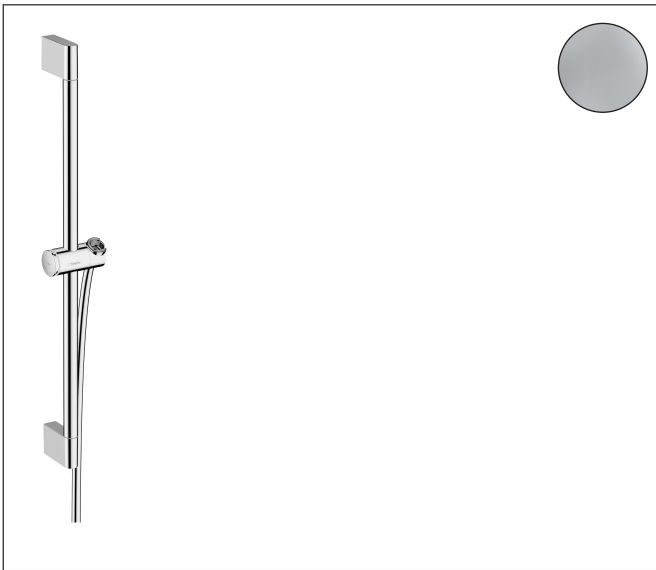

Brand hansgrohe
 Art. Name **Unica** Shower bar Pulsify S 65 cm with push slider and Isiflex shower hose 160 cm
 Art. Nr. 24400000
 Surface Chrome

Product picture

Features

- consists of: shower bar, slider, shower hose
- pivot connector prevents hose from tangling
- slide inclination angle can be adjusted by 45°
- pipe length: 669 mm
- shower bar diameter: 22 mm
- profile pipe: round
- drilling distance: 625 mm
- shower hose length: 1600 mm
- height-adjustable slider with locking push-button slider, slider rotatable on the pipe for left or right operation
- slider with locking mechanism
- slider steplessly adjustable
- wall supports made of plastic
- metal hand shower holder

Drawing

Technology

Brand hansgrohe
Art. Name **Unica** Shower bar Pulsify S 65 cm with push slider and Isiflex shower hose 160 cm
Art. Nr. 24400000
Surface Chrome

Spare Parts Drawing for build year: >06/21

Brand hansgrohe
 Art. Name **Unica** Shower bar Pulsify S 65 cm with push slider and Isiflex shower hose 160 cm
 Art. Nr. 24400000
 Surface Chrome

Spare parts list for build year: >06/21

Pos.	Description	Articlenumber
1	cover	95217000
2	wall support	95218000
3	mounting set	96179000
4	support, assy	93517000
5	shower hose Isiflex'B 1,60 m	28276000
6	seal	98058000
a	tile-matching-disk 7 mm	97450000