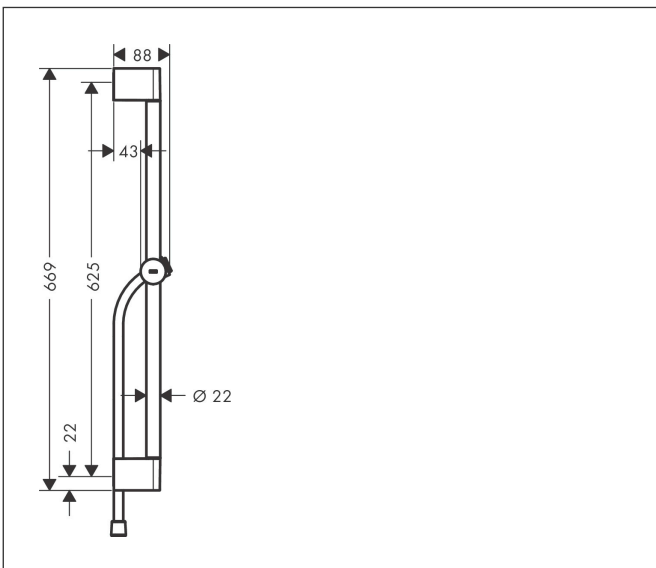

Brand hansgrohe
 Art. Name **Unica** Shower bar Pulsify S 65 cm with push slider and Isiflex shower hose 160 cm
 Art. Nr. 24400000
 Surface Chrome

Product picture

Features

- consists of: shower bar, slider, shower hose
- pivot connector prevents hose from tangling
- slide inclination angle can be adjusted by 45°
- pipe length: 669 mm
- shower bar diameter: 22 mm
- profile pipe: round
- drilling distance: 625 mm
- shower hose length: 1600 mm
- height-adjustable slider with locking push-button slider, slider rotatable on the pipe for left or right operation
- slider with locking mechanism
- slider steplessly adjustable
- wall supports made of plastic
- metal hand shower holder

Drawing

Technology

Brand hansgrohe
Art. Name **Unica** Shower bar Pulsify S 65 cm with push slider and Isiflex shower hose 160 cm
Art. Nr. 24400000
Surface Chrome

Spare Parts Drawing for build year: >06/21

Brand hansgrohe
 Art. Name **Unica** Shower bar Pulsify S 65 cm with push slider and Isiflex shower hose 160 cm
 Art. Nr. 24400000
 Surface Chrome

Spare parts list for build year: >06/21

Pos.	Description	Articlenumber
1	cover	95217000
2	wall support	95218000
3	mounting set	96179000
4	support, assy	93517000
5	shower hose Isiflex'B 1,60 m	28276000
6	seal	98058000
a	tile-matching-disk 7 mm	97450000