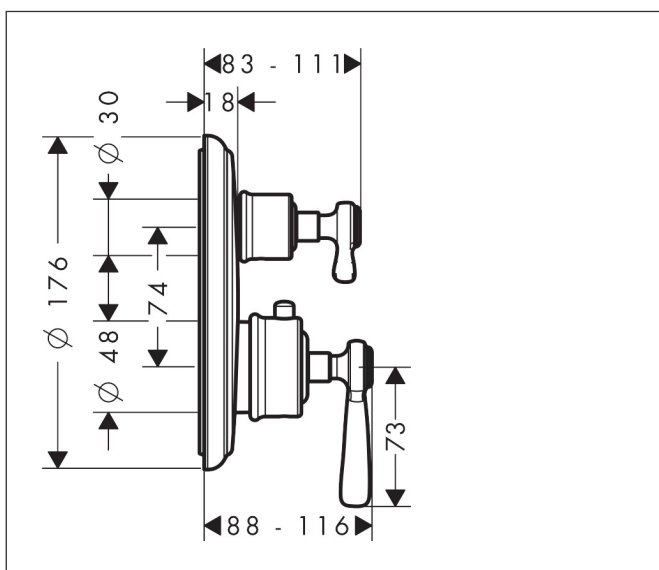

Brand AXOR
Art. Name **AXOR Montreux** Thermostat for concealed installation with lever handle and shut-off/ diverter valve
Art. Nr. 16821990
Surface Polished Gold Optic

Product picture

Features

- 2 functions
- thermostat cartridge, shut-off valve
- maximum flow rate at 3 bar: 29 l/min
- flow rate upper outlet: 25 l/min
- flow rate lower outlet: 29 l/min
- min. operating pressure: 1 bar
- max. operating pressure: 10 bar
- Safety stop at 40 °C
- temperature limitation adjustable
- non-return valve
- with silencer
- connection type: basic set

Drawing

Technology