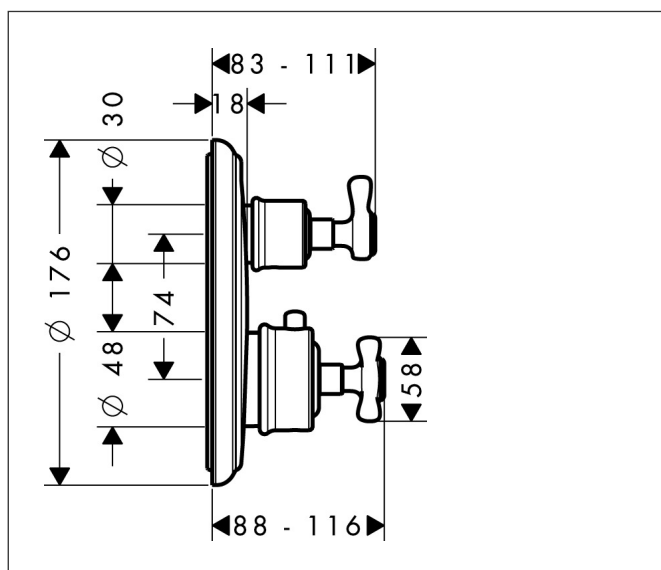

Brand	AXOR
Art. Name	AXOR Montreux Thermostat for concealed installation with cross handle and shut-off valve
Art. Nr.	16800800
Surface	Stainless Steel Optic

Product picture

Features

- 1 function
- thermostat cartridge, ceramic valves 90°
- maximum flow rate at 3 bar: 25 l/min
- min. operating pressure: 1 bar
- max. operating pressure: 10 bar
- Safety stop at 40 °C
- temperature limitation adjustable
- non-return valve
- with silencer
- connection type: basic set

Drawing

Technology

Brand AXOR
Art. Name **AXOR Montreux** Thermostat for concealed installation with cross handle and shut-off valve
Art. Nr. 16800800
Surface Stainless Steel Optic

Required parts

Product picture	Art. Name	Art. Nr.
	hansgrohe Adapter plate for iBox universal 2	13588000

Brand AXOR
 Art. Name **AXOR Montreux** Thermostat for concealed installation with cross handle and shut-off valve
 Art. Nr. 16800800
 Surface Stainless Steel Optic

Flow chart