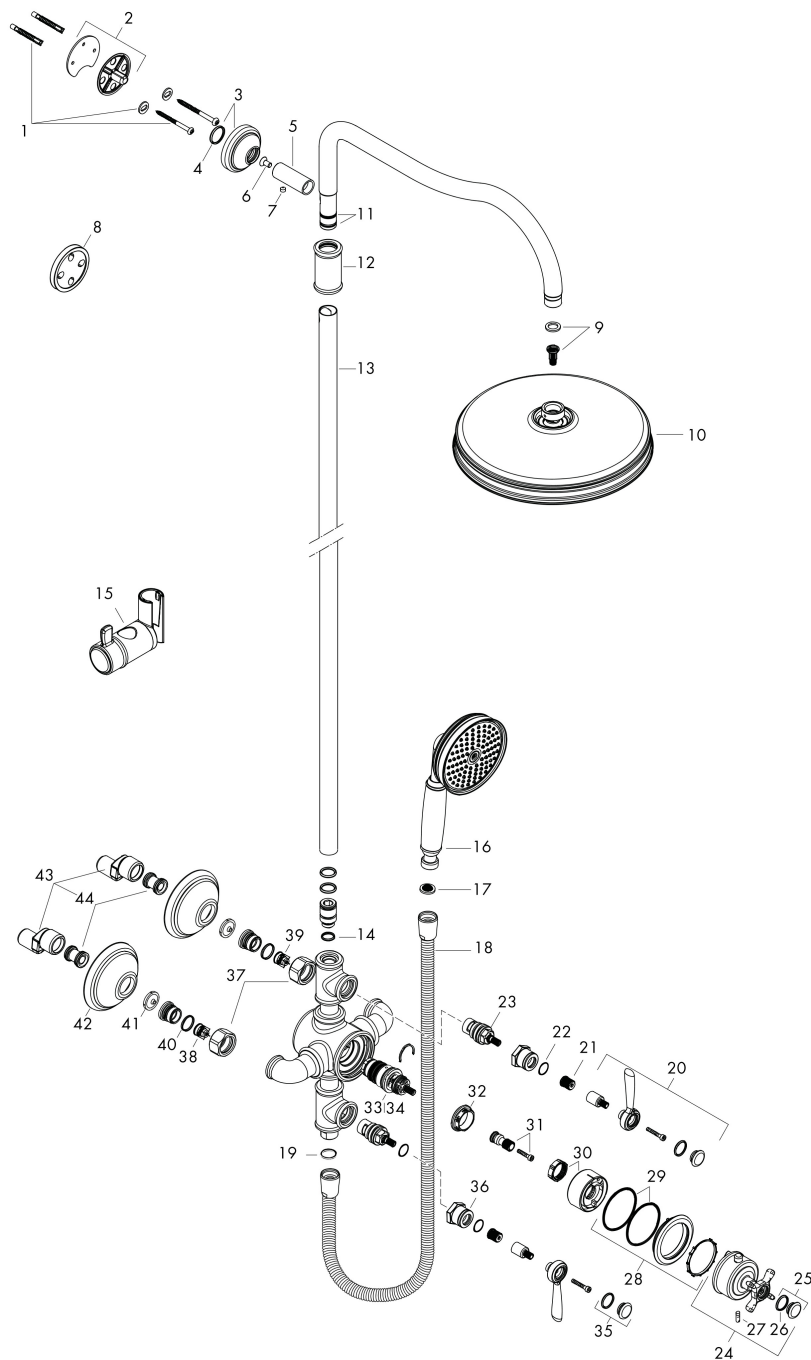

Brand AXOR
Art. Name **AXOR Montreux** Showerpipe with thermostat and overhead shower 240 1jet
Art. Nr. 16572000
Surface Chrome

Spare Parts Drawing for build year: >12/20

Brand AXOR
Art. Name **AXOR Montreux** Showerpipe with thermostat and overhead shower 240 1jet
Art. Nr. 16572000
Surface Chrome

Spare parts list for build year: >12/20

Pos.	Description	Articlenumber
1	mounting set	96179000
2	wall flange	95688000
3	escutcheon Ø 60 mm	92982000
4	O-ring 20x2	98165000
5	sleeve	92166000
6	screw	92137000
7	hollow set screw M6x5	98447000
8	tile-matching-disk 7 mm	95239000
9	filter insert	97708000
10	head shower Ø 240 mm	28474000
11	O-ring 15x2,5	98131000
12	sleeve	92983000
13	pipe 973 mm / Ø 22 mm	92468000
14	O-ring 12x2,25	98382000
15	support, assy	98723000
16	handshower	16320000
17	filter packing	94246000
18	shower hose 1,60 m	28116000
19	seal	98058000
20	handle	88776000
21	adapter for handle	92375000
22	O-ring 14x1,78	92984000
23	shut off unit right closing	94009000
24	handle for thermostat	16594000
25	cover cap	92964000
26	O-ring 16x2	98133000
27	hollow set screw M5x16	97666000
28	deco-ring	92985000
29	O-ring 48x2,5	92987000
30	sleeve	92986000