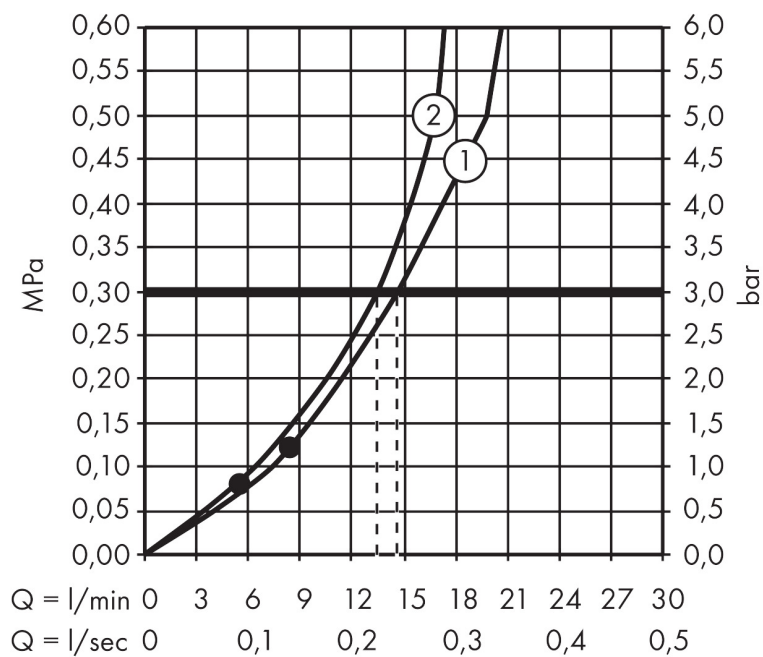

Brand AXOR
Art. Name **AXOR Montreux** Showerpipe with thermostat and overhead shower 240 1jet
Art. Nr. 16572000
Surface Chrome

Flow chart