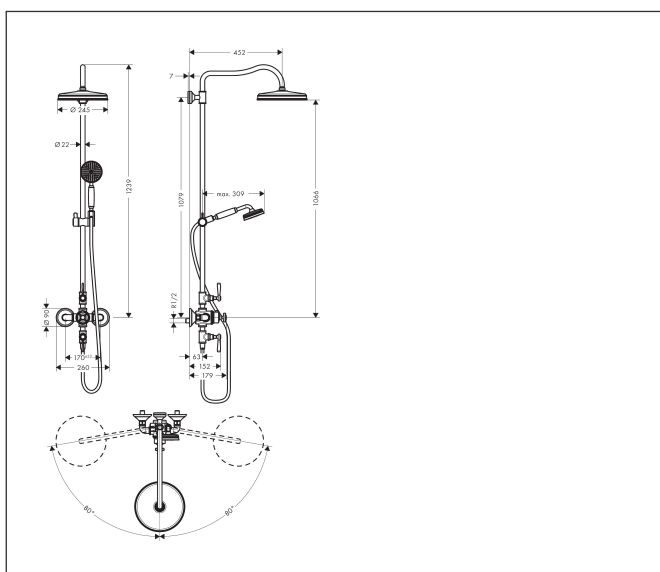

Brand AXOR
 Art. Name **AXOR Montreux** Showerpipe with thermostat and overhead shower 240 1jet
 Art. Nr. 16572000
 Surface Chrome

Product picture

Drawing

Features

- consists of: overhead shower, hand shower, shower thermostat, shower hose, slider, shower bar
- shower head size overhead shower: 240 mm
- spray type overhead shower: RainAir
- function from: 9,7 l/min
- flow rate RainAir spray at 3 bar: 14 l/min
- spray type hand shower: RainAir
- maximum flow rate of hand shower at 3 bar: 13,3 l/min
- maximum flow rate for Showerpipe at 3 bar: 22,4 l/min
- minimum flow pressure: 1,5 bar
- max. operating pressure: 10 bar
- height-adjustable slider
- shower arm length overhead shower: 450 mm
- swivelling shower arm
- thermostat AXOR Montreux
- SafetyStop at 40 °C
- adjustable hot water limitation
- outlets controlled via turning handle
- mounting type: exposed installation
- connection dimension: DN 15
- connection thread: G 1/2
- centre distance: 170 ± 32 mm
- intrinsically safe against backflow
- shower bar diameter: 22 mm
- 2 functions

Pos.	Description	Articlenumber
1	mounting set	96179000
2	wall flange	95688000
3	escutcheon Ø 60 mm	92982000
4	O-ring 20x2	98165000
5	sleeve	92166000
6	screw	92137000
7	hollow set screw M6x5	98447000
8	tile-matching-disk 7 mm	95239000
9	filter insert	97708000
10	head shower Ø 240 mm	28474000
11	O-ring 15x2,5	98131000
12	sleeve	92983000
13	pipe 973 mm / Ø 22 mm	92468000
14	O-ring 12x2,25	98382000
15	support, assy	98723000
16	handshower	16320000
17	filter packing	94246000
18	shower hose 1,60 m	28116000
19	seal	98058000
20	handle	88776000
21	adapter for handle	92375000
22	O-ring 14x1,78	92984000
23	shut off unit right closing	94009000
24	handle for thermostat	16594000
25	cover cap	92964000
26	O-ring 16x2	98133000
27	hollow set screw M5x16	97666000
28	deco-ring	92985000
29	O-ring 48x2,5	92987000
30	sleeve	92986000