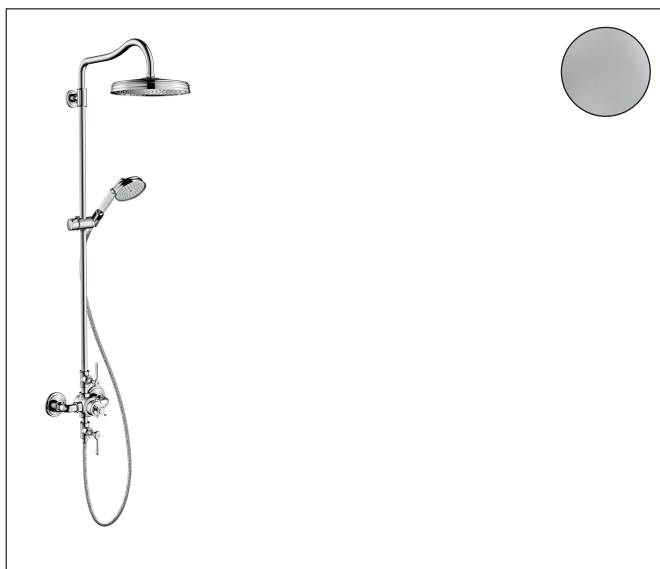

Brand AXOR
 Art. Name **AXOR Montreux** Showerpipe with thermostat and overhead shower 240 1jet
 Art. Nr. 16572000
 Surface Chrome

Product picture

Drawing

Features

- consists of: overhead shower, hand shower, shower thermostat, shower hose, slider, shower bar
- shower head size overhead shower: 240 mm
- spray type overhead shower: RainAir
- function from: 9,7 l/min
- flow rate RainAir spray at 3 bar: 14 l/min
- spray type hand shower: RainAir
- maximum flow rate of hand shower at 3 bar: 13,3 l/min
- maximum flow rate for Showerpipe at 3 bar: 22,4 l/min
- minimum flow pressure: 1,5 bar
- max. operating pressure: 10 bar
- height-adjustable slider
- shower arm length overhead shower: 450 mm
- swivelling shower arm
- thermostat AXOR Montreux
- SafetyStop at 40 °C
- adjustable hot water limitation
- outlets controlled via turning handle
- mounting type: exposed installation
- connection dimension: DN 15
- connection thread: G 1/2
- centre distance: 170 ± 32 mm
- intrinsically safe against backflow
- shower bar diameter: 22 mm
- 2 functions

Technology

Spray Types

Brand AXOR
 Art. Name **AXOR Montreux** Showerpipe with thermostat and overhead shower 240 1jet
 Art. Nr. 16572000
 Surface Chrome

Flow chart

Brand AXOR
Art. Name **AXOR Montreux** Showerpipe with thermostat and overhead shower 240 1jet
Art. Nr. 16572000
Surface Chrome

Brand AXOR
 Art. Name **AXOR Montreux** Showerpipe with thermostat and overhead shower 240 1jet
 Art. Nr. 16572000
 Surface Chrome

Spare parts list for build year: >12/20

Pos.	Description	Articlenumber
31	adapter for handle	96435000
32	nut	98913000
33	thermostat cartridge	98282000
34	cartridge for exchanged connections	92373000
35	set of screw covers	93182000
36	sleeve	92712000
37	set of nuts	96157000
38	non return valve (pressure-resistant up to 2 MPa)	93136000
39	non return valve	96737000
40	O-ring 17x1,5	98137000
41	filter packing	96922000
42	escutcheon	98595000
43	set of S-unions (± 32 mm)	98592000
44	noise reduction	96429000