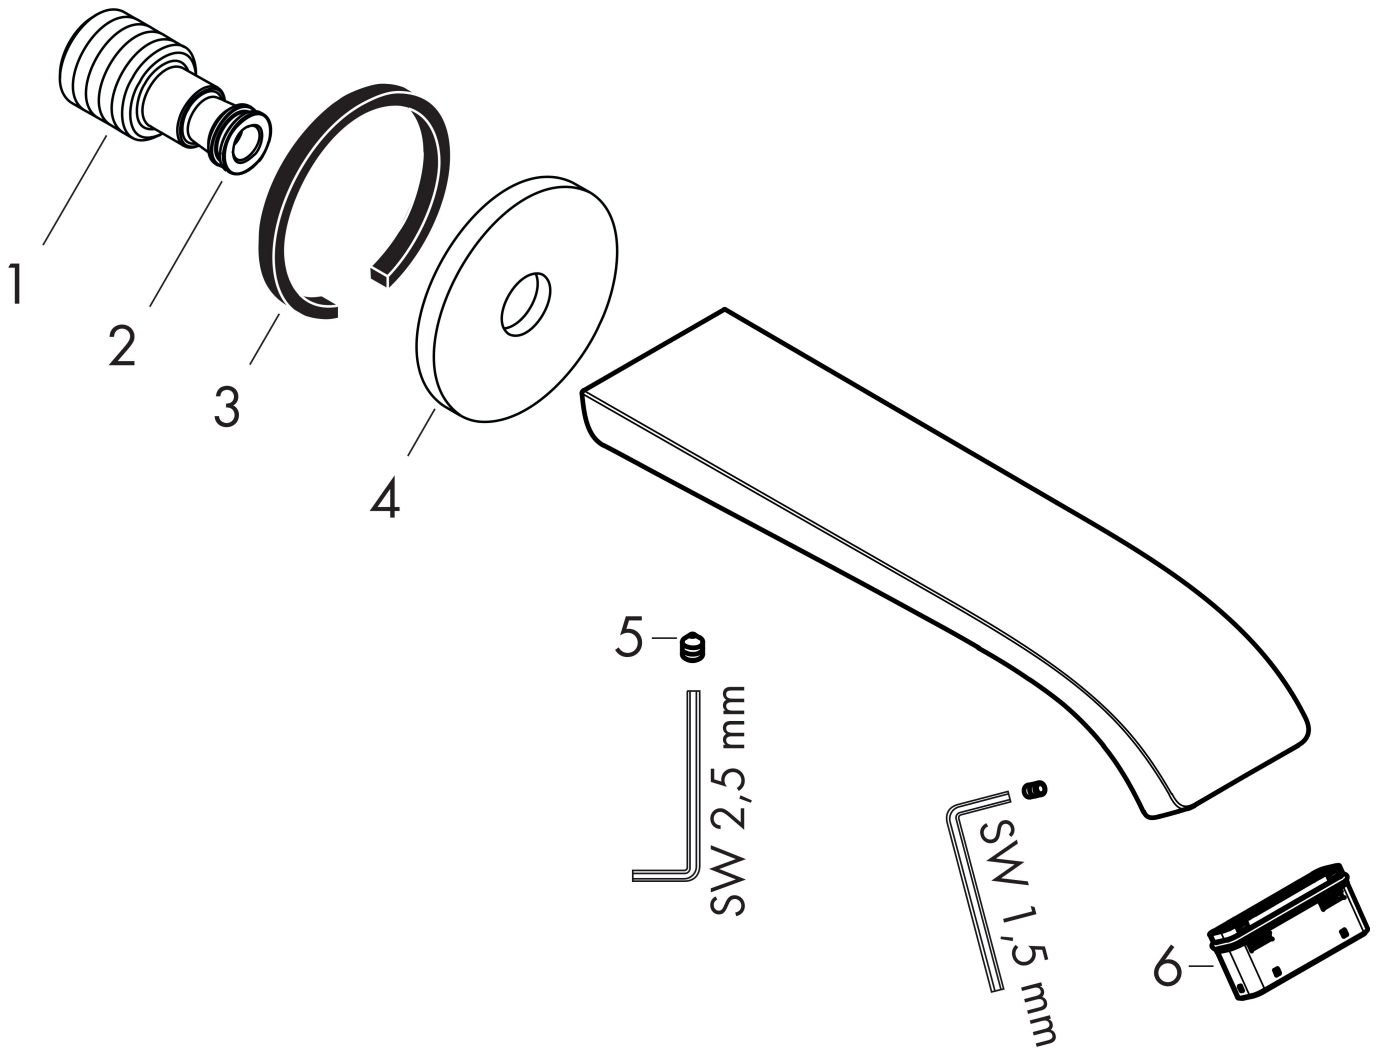

Brand hansgrohe
 Art. Name **Vivenis** Bath spout
 Art. Nr. 75410000
 Surface Chrome

Product picture

Features

- 1 function
- connection type: G 1/2
- with escutcheon
- projection: 202 mm
- wall-mounted
- maximum flow rate at 3 bar: 24,3 l/min
- spray type: WaterfallStream

Drawing

Technology

Brand hansgrohe
 Art. Name **Vivenis** Bath spout
 Art. Nr. 75410000
 Surface Chrome

Flow chart

The consumption was measured in combination with the appropriate fittings (thermostat/mixer/in-wall valve) to reflect actual application in practice.

Brand hansgrohe
Art. Name **Vivenis** Bath spout
Art. Nr. 75410000
Surface Chrome

Spare Parts Drawing for build year: >06/21

Brand hansgrohe
 Art. Name **Vivenis** Bath spout
 Art. Nr. 75410000
 Surface Chrome

Spare parts list for build year: >06/21

Pos.	Description	Articlenumber
1	connecting thread G½	95393000
2	O-ring 13x2	98128000
3	seal	97530000
4	escutcheon Ø 65 mm	92754000
5	hollow set screw M5x6	97768000
6	aerator cpl.	93916000
a	connecting thread G¾	92504000