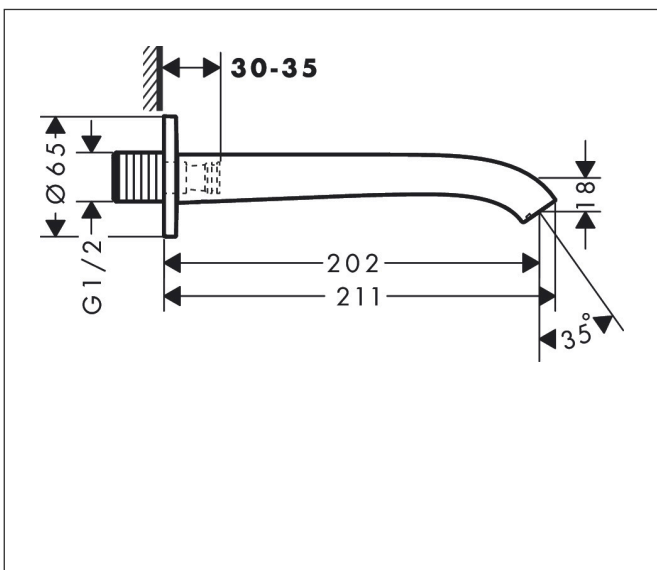

Brand hansgrohe
 Art. Name **Vivenis** Bath spout
 Art. Nr. 75410000
 Surface Chrome

Product picture

Features

- 1 function
- connection type: G 1/2
- with escutcheon
- projection: 202 mm
- wall-mounted
- maximum flow rate at 3 bar: 24,3 l/min
- spray type: WaterfallStream

Drawing

Technology

Brand hansgrohe
 Art. Name **Vivenis** Bath spout
 Art. Nr. 75410000
 Surface Chrome

Flow chart

The consumption was measured in combination with the appropriate fittings (thermostat/mixer/in-wall valve) to reflect actual application in practice.

Brand hansgrohe
Art. Name **Vivenis** Bath spout
Art. Nr. 75410000
Surface Chrome

Spare Parts Drawing for build year: >06/21

Brand hansgrohe
 Art. Name **Vivenis** Bath spout
 Art. Nr. 75410000
 Surface Chrome

Spare parts list for build year: >06/21

Pos.	Description	Articlenumber
1	connecting thread G½	95393000
2	O-ring 13x2	98128000
3	seal	97530000
4	escutcheon Ø 65 mm	92754000
5	hollow set screw M5x6	97768000
6	aerator cpl.	93916000
a	connecting thread G¾	92504000