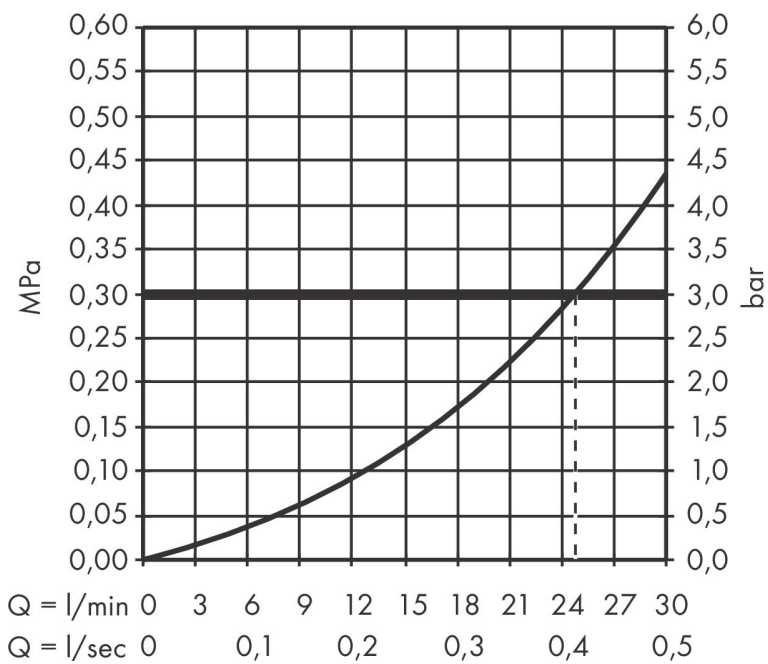

Brand hansgrohe
 Art. Name **Vivenis** Bath spout
 Art. Nr. 75410000
 Surface Chrome

Product picture

Features

- 1 function
- connection type: G 1/2
- with escutcheon
- projection: 202 mm
- wall-mounted
- maximum flow rate at 3 bar: 24,3 l/min
- spray type: WaterfallStream

Drawing

Technology

Brand hansgrohe
 Art. Name **Vivenis** Bath spout
 Art. Nr. 75410000
 Surface Chrome

Flow chart

The consumption was measured in combination with the appropriate fittings (thermostat/mixer/in-wall valve) to reflect actual application in practice.