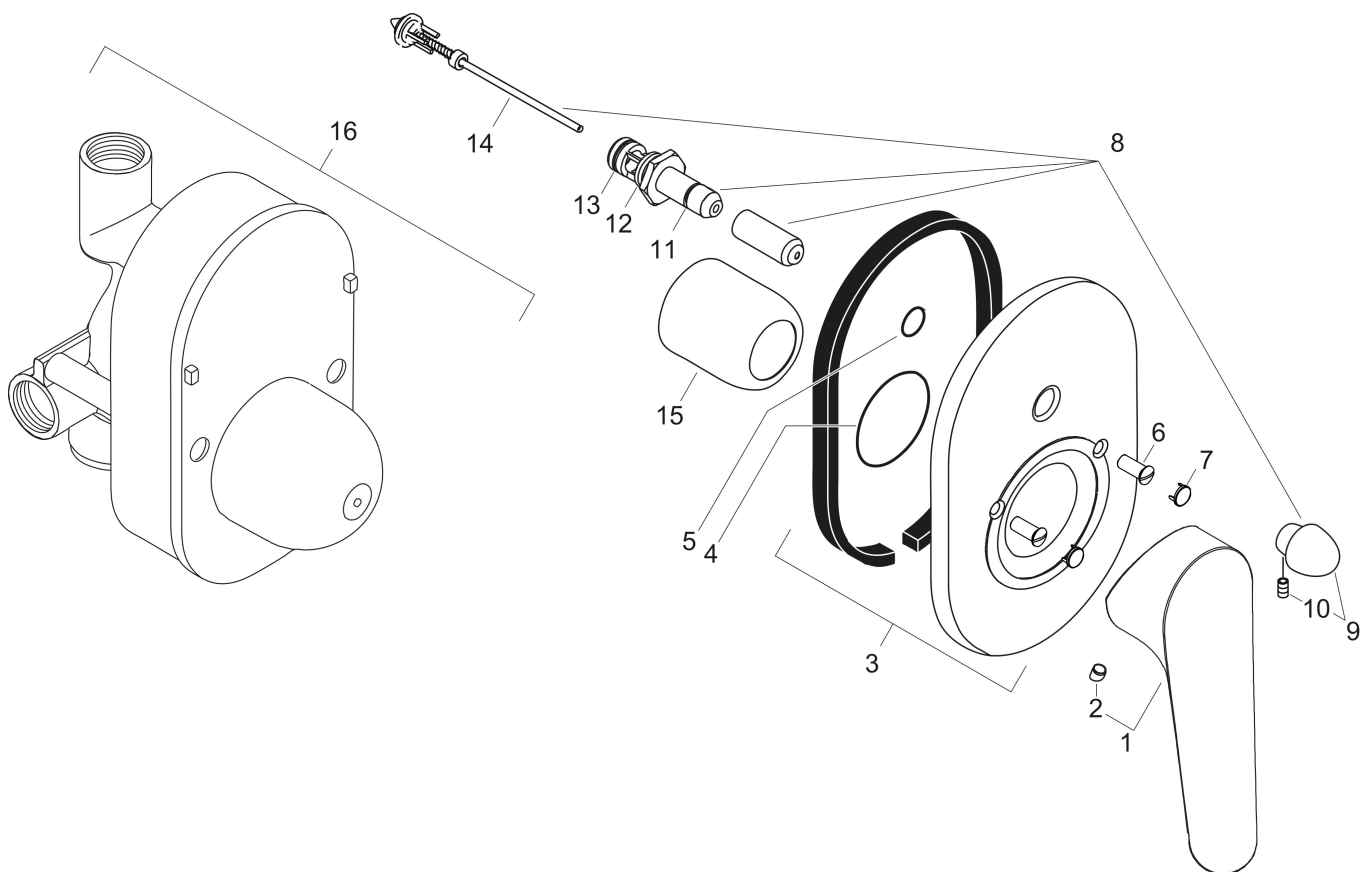

## Features

- consists of: single lever bath mixer, basic set
- 2 functions
- maximum flow rate at 3 bar: 33 l/min
- ceramic cartridge
- temperature limitation adjustable
- suitable for continuous flow water heaters
- connection type: basic set
- wall-mounted
- min. operating pressure: 1 bar
- max. operating pressure: 10 bar

## Drawing

Brand hansgrohe  
 Art. Name **Logis E** Single lever bath mixer set for concealed installation  
 Art. Nr. 71408000  
 Surface Chrome

## Flow chart

Brand hansgrohe  
 Art. Name **Logis E** Single lever bath mixer set for concealed installation  
 Art. Nr. 71408000  
 Surface Chrome

## Spare Parts Drawing for build year: >01/18

Brand hansgrohe  
 Art. Name **Logis E** Single lever bath mixer set for concealed installation  
 Art. Nr. 71408000  
 Surface Chrome