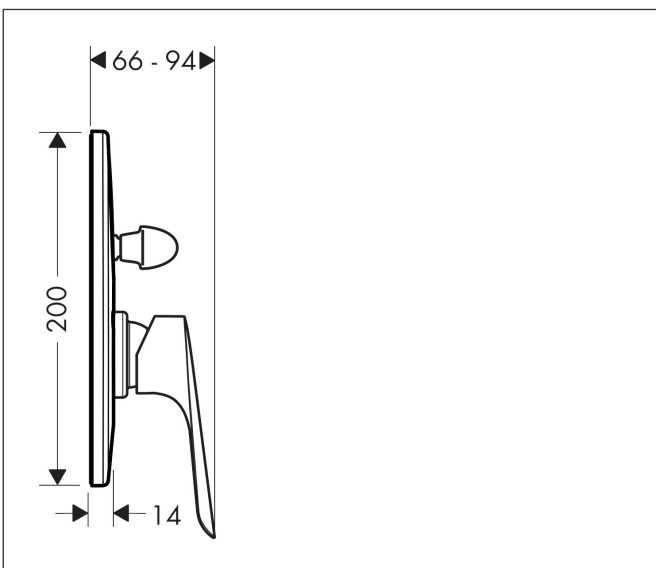

Brand hansgrohe
Art. Name **Logis E** Single lever bath mixer set for concealed installation
Art. Nr. 71408000
Surface Chrome

Product picture

Features

- consists of: single lever bath mixer, basic set
- 2 functions
- maximum flow rate at 3 bar: 33 l/min
- ceramic cartridge
- temperature limitation adjustable
- suitable for continuous flow water heaters
- connection type: basic set
- wall-mounted
- min. operating pressure: 1 bar
- max. operating pressure: 10 bar

Drawing