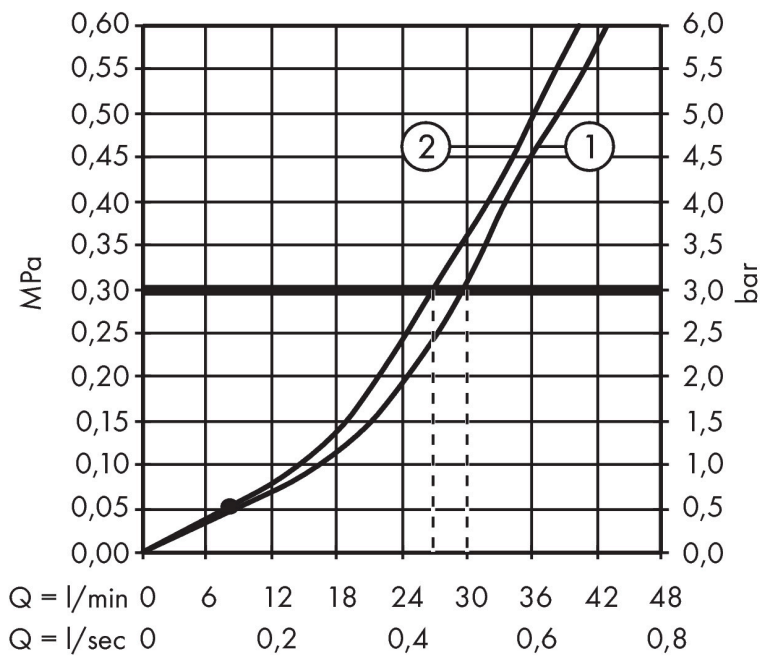

Brand hansgrohe
Art. Name **Logis E** Single lever bath mixer set for concealed installation
Art. Nr. 71408000
Surface Chrome

Flow chart