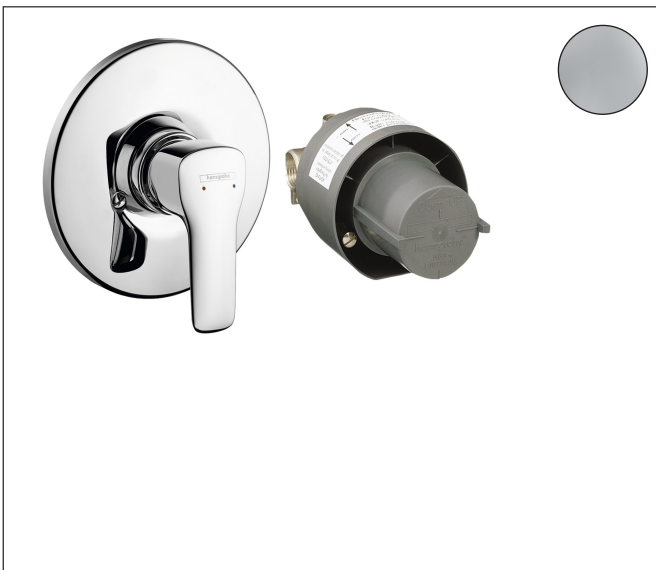

Brand hansgrohe
 Art. Name **MySport** Single lever shower mixer for concealed installation
 Art. Nr. 71266000
 Surface Chrome

Product picture

Features

- consists of: single lever shower mixer, basic set
- 1 function
- maximum flow rate at 3 bar: 28 l/min
- ceramic cartridge
- temperature limitation adjustable
- suitable for continuous flow water heaters
- min. operating pressure: 1 bar
- max. operating pressure: 10 bar
- connection type: basic set

Drawing

Brand hansgrohe
 Art. Name **MySport** Single lever shower mixer for concealed installation
 Art. Nr. 71266000
 Surface Chrome

Flow chart

1 Free flow

Brand hansgrohe
Art. Name **MySport** Single lever shower mixer for concealed installation
Art. Nr. 71266000
Surface Chrome

Spare Parts Drawing for build year: >11/14

Brand hansgrohe
 Art. Name **MySport** Single lever shower mixer for concealed installation
 Art. Nr. 71266000
 Surface Chrome

Spare parts list for build year: >11/14

Pos.	Description	Articlenumber
1	handle	92374000
2	screw cover	96338000
3	escutcheon Ø 150 mm	96555000
4	hollow screw	96065000
5	O-Ring 48x3	95508000
6	flange	96348000
7	extension set 28 mm shower mixer	32698000
8	O-ring 10x1,5	98123000
9	O-ring 12x1,5	98430000
10	seal	97737000
11	cover cap	95433000