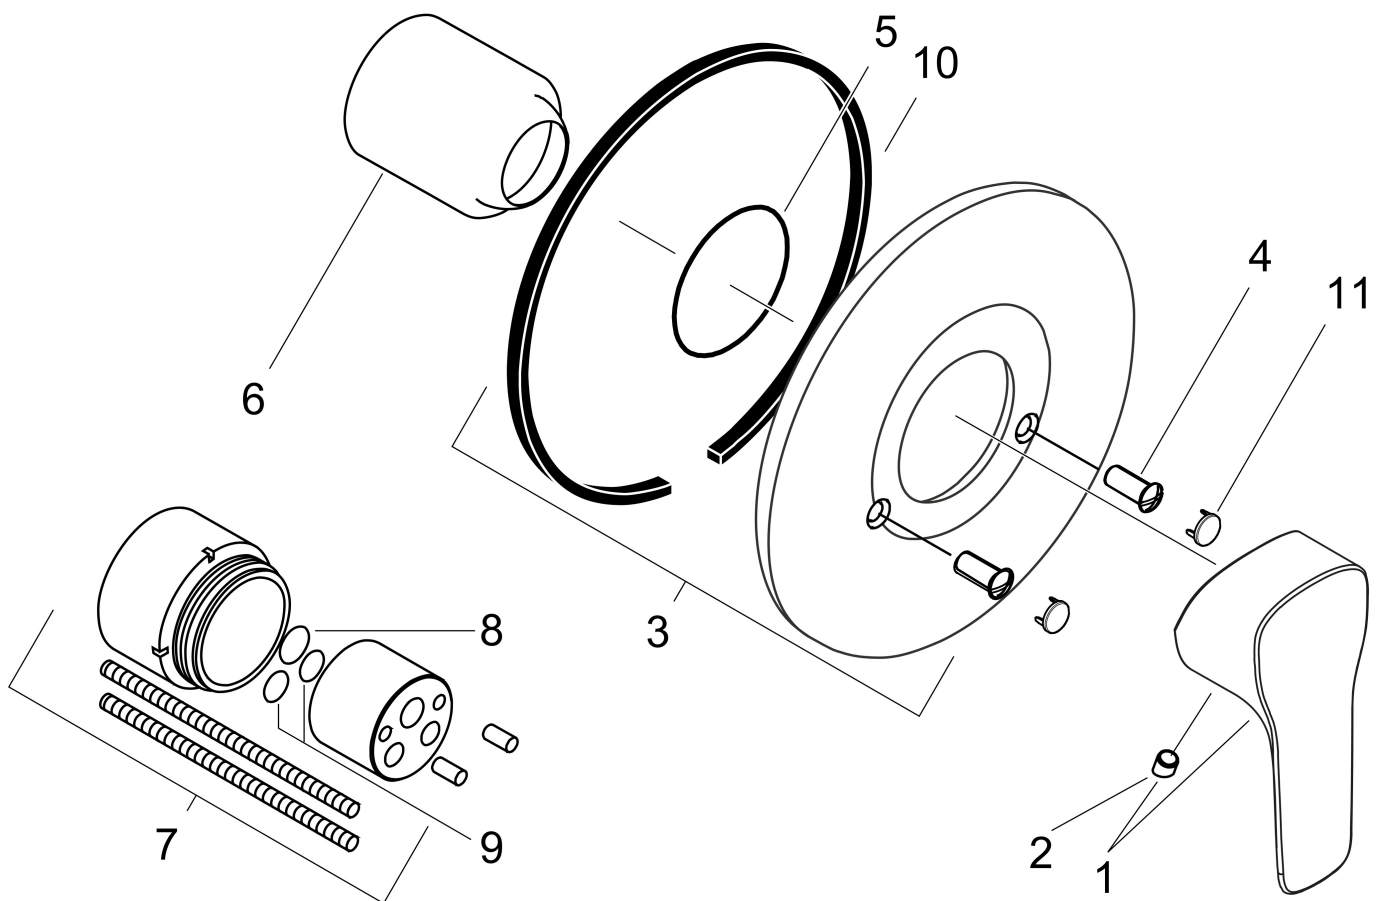

Brand hansgrohe
 Art. Name **MySport** Single lever shower mixer for concealed installation
 Art. Nr. 71266000
 Surface Chrome

Product picture

Features

- consists of: single lever shower mixer, basic set
- 1 function
- maximum flow rate at 3 bar: 28 l/min
- ceramic cartridge
- temperature limitation adjustable
- suitable for continuous flow water heaters
- min. operating pressure: 1 bar
- max. operating pressure: 10 bar
- connection type: basic set

Drawing

Brand hansgrohe
 Art. Name **MySport** Single lever shower mixer for concealed installation
 Art. Nr. 71266000
 Surface Chrome

Flow chart

1 Free flow

Brand hansgrohe
Art. Name **MySport** Single lever shower mixer for concealed installation
Art. Nr. 71266000
Surface Chrome

Spare Parts Drawing for build year: >11/14

Brand hansgrohe
 Art. Name **MySport** Single lever shower mixer for concealed installation
 Art. Nr. 71266000
 Surface Chrome

Spare parts list for build year: >11/14

Pos.	Description	Articlenumber
1	handle	92374000
2	screw cover	96338000
3	escutcheon Ø 150 mm	96555000
4	hollow screw	96065000
5	O-Ring 48x3	95508000
6	flange	96348000
7	extension set 28 mm shower mixer	32698000
8	O-ring 10x1,5	98123000
9	O-ring 12x1,5	98430000
10	seal	97737000
11	cover cap	95433000