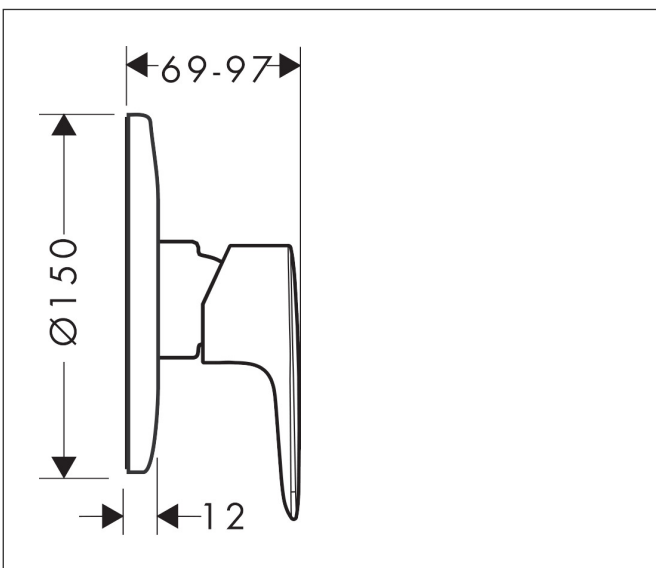

Brand hansgrohe
 Art. Name **MySport** Single lever shower mixer for concealed installation
 Art. Nr. 71266000
 Surface Chrome

Product picture

Features

- consists of: single lever shower mixer, basic set
- 1 function
- maximum flow rate at 3 bar: 28 l/min
- ceramic cartridge
- temperature limitation adjustable
- suitable for continuous flow water heaters
- min. operating pressure: 1 bar
- max. operating pressure: 10 bar
- connection type: basic set

Drawing

Brand hansgrohe
 Art. Name **MySport** Single lever shower mixer for concealed installation
 Art. Nr. 71266000
 Surface Chrome

Flow chart

1 Free flow

Brand hansgrohe
Art. Name **MySport** Single lever shower mixer for concealed installation
Art. Nr. 71266000
Surface Chrome

Spare Parts Drawing for build year: >11/14

Brand hansgrohe
 Art. Name **MySport** Single lever shower mixer for concealed installation
 Art. Nr. 71266000
 Surface Chrome

Spare parts list for build year: >11/14

Pos.	Description	Articlenumber
1	handle	92374000
2	screw cover	96338000
3	escutcheon Ø 150 mm	96555000
4	hollow screw	96065000
5	O-Ring 48x3	95508000
6	flange	96348000
7	extension set 28 mm shower mixer	32698000
8	O-ring 10x1,5	98123000
9	O-ring 12x1,5	98430000
10	seal	97737000
11	cover cap	95433000