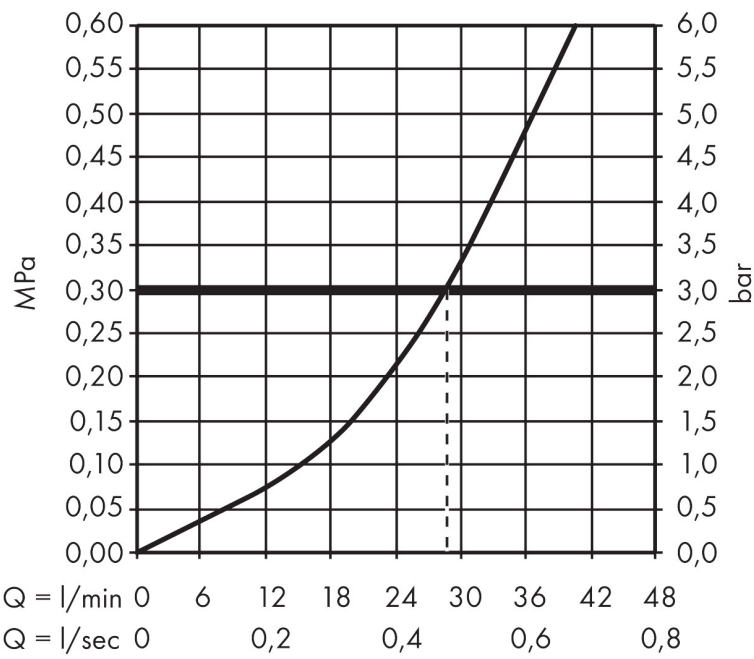

Brand hansgrohe
 Art. Name **MySport** Single lever shower mixer for concealed installation
 Art. Nr. 71266000
 Surface Chrome

Product picture

Features

- consists of: single lever shower mixer, basic set
- 1 function
- maximum flow rate at 3 bar: 28 l/min
- ceramic cartridge
- temperature limitation adjustable
- suitable for continuous flow water heaters
- min. operating pressure: 1 bar
- max. operating pressure: 10 bar
- connection type: basic set

Drawing

Brand hansgrohe
 Art. Name **MySport** Single lever shower mixer for concealed installation
 Art. Nr. 71266000
 Surface Chrome

Flow chart

1 Free flow

Brand hansgrohe
Art. Name **MySport** Single lever shower mixer for concealed installation
Art. Nr. 71266000
Surface Chrome