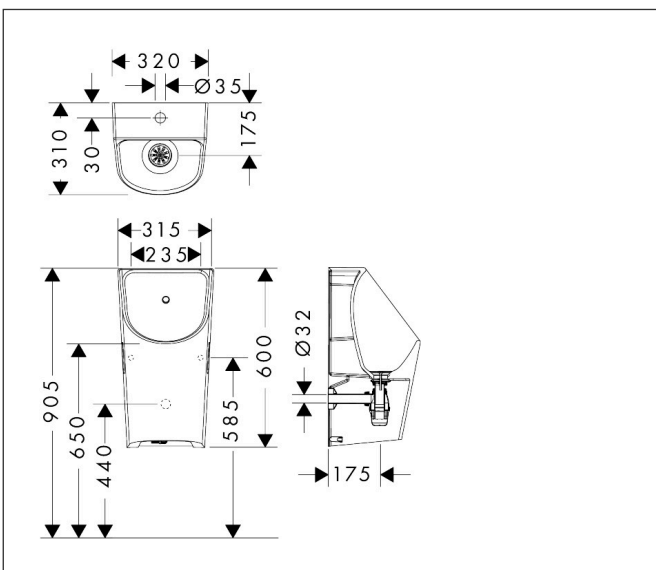

Brand hansgrohe  
 Art. Name **EluPura Original S** Urinal with top water supply and bottom/rear outlet rimless  
 Art. Nr. 60287450  
 Surface White

## Technology

Brand hansgrohe  
 Art. Name **EluPura Original S** Urinal with top water supply and bottom/rear outlet rimless  
 Art. Nr. 60287450  
 Surface White

## Installation examples

**i** Dimensions may vary due to ceramic tolerances related to the production process.

Brand hansgrohe  
 Art. Name **EluPura Original S** Urinal with top water supply and bottom/rear outlet rimless  
 Art. Nr. 60287450  
 Surface White

## Spare Parts Drawing for build year: >04/24

Brand hansgrohe  
 Art. Name **EluPura Original S** Urinal with top water supply and bottom/rear outlet rimless  
 Art. Nr. 60287450  
 Surface White