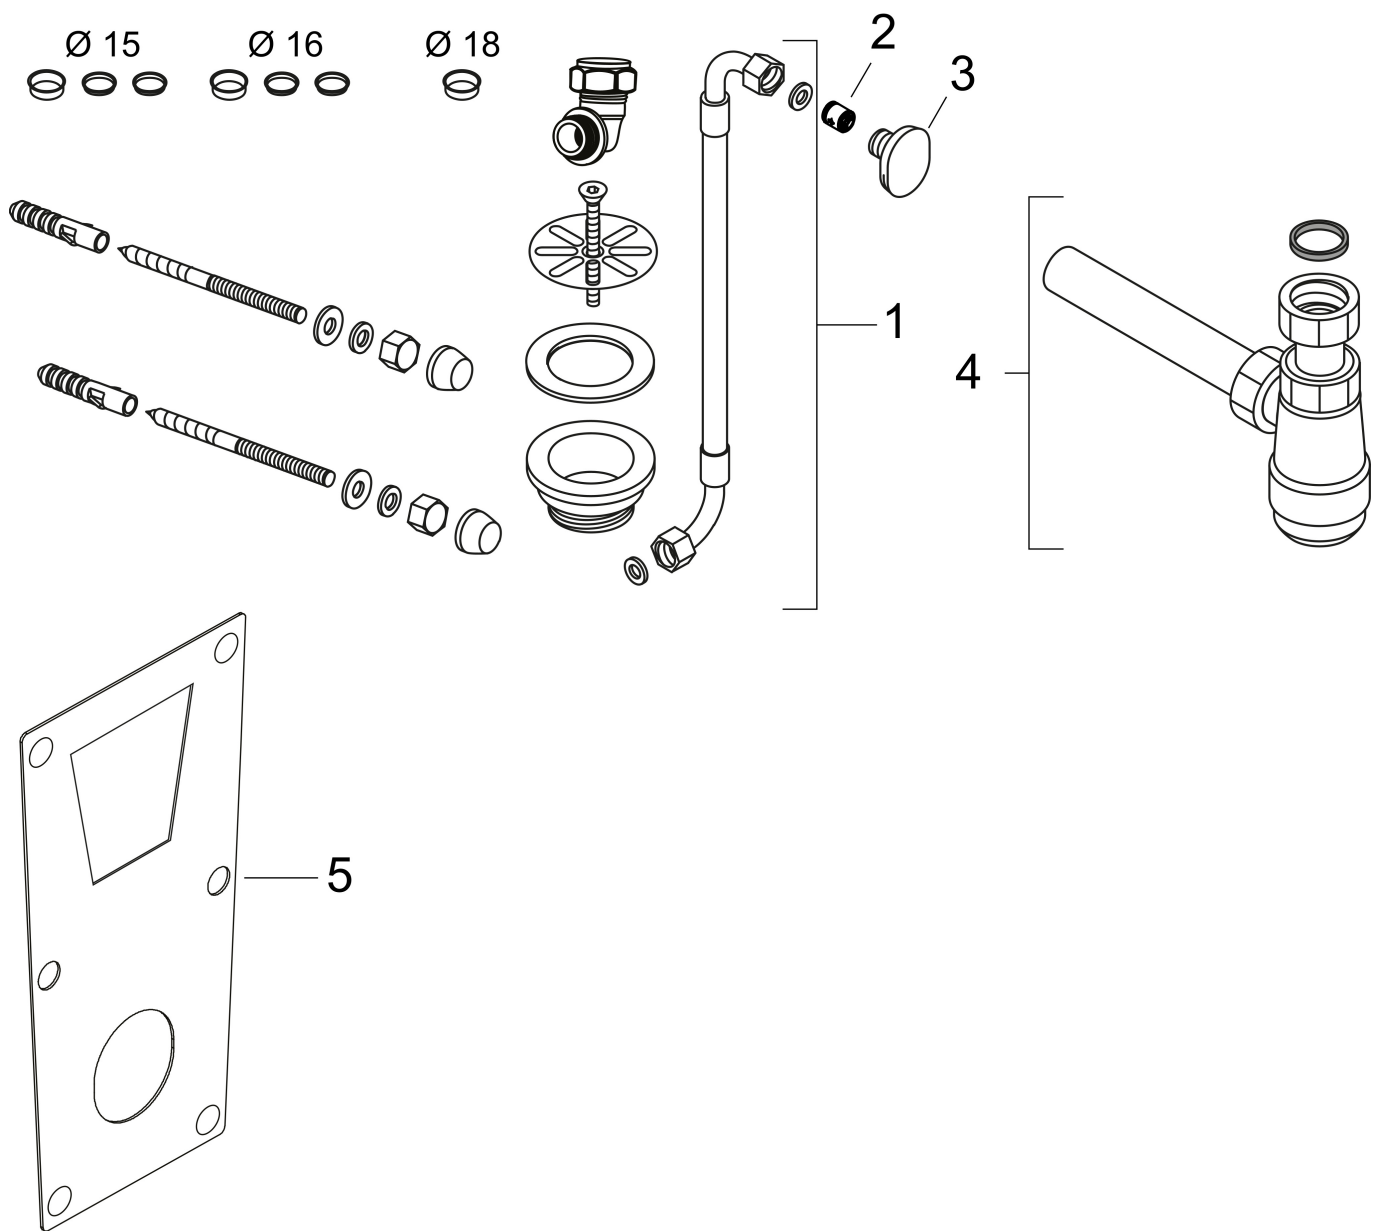

## Drawing

## Technology

Brand hansgrohe  
 Art. Name **EluPura Original S** Urinal with top water supply and bottom/rear outlet rimless  
 Art. Nr. 60287450  
 Surface White

## Installation examples

**i** Dimensions may vary due to ceramic tolerances related to the production process.

Brand hansgrohe  
 Art. Name **EluPura Original S** Urinal with top water supply and bottom/rear outlet rimless  
 Art. Nr. 60287450  
 Surface White

## Spare Parts Drawing for build year: >04/24

Brand hansgrohe  
 Art. Name **EluPura Original S** Urinal with top water supply and bottom/rear outlet rimless  
 Art. Nr. 60287450  
 Surface White