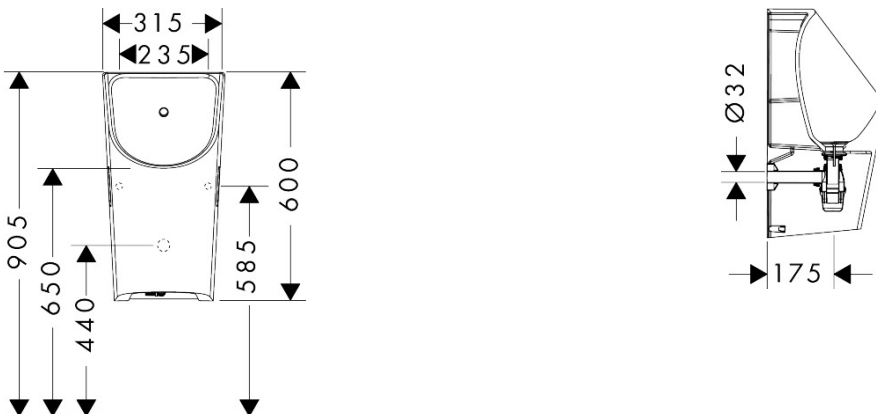

## Drawing

## Technology

Brand hansgrohe  
 Art. Name **EluPura Original S** Urinal with top water supply and bottom/rear outlet rimless  
 Art. Nr. 60287450  
 Surface White

## Installation examples

**i** Dimensions may vary due to ceramic tolerances related to the production process.

Brand hansgrohe  
 Art. Name **EluPura Original S** Urinal with top water supply and bottom/rear outlet rimless  
 Art. Nr. 60287450  
 Surface White

## Spare Parts Drawing for build year: >04/24

Brand hansgrohe  
 Art. Name **EluPura Original S** Urinal with top water supply and bottom/rear outlet rimless  
 Art. Nr. 60287450  
 Surface White