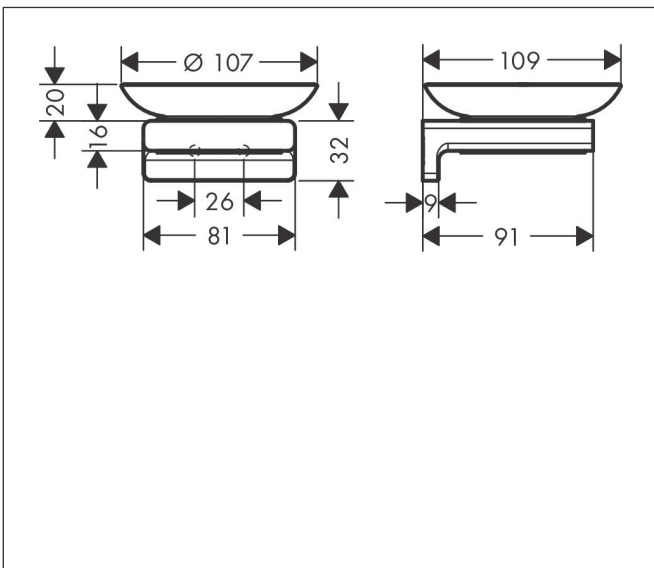

Brand hansgrohe  
 Art. Name **AddStoris Q** Soap dish  
 Art. Nr. 41746990  
 Surface Polished Gold Optic

reddot winner 2021

## Features

- wall-mounted
- material recess: matt glass
- holder material: metal
- with mounting material
- concealed fastening
- drilling distance: 26 mm
- diameter drill hole: 6 mm

## Technology

Brand hansgrohe  
Art. Name **AddStoris Q** Soap dish  
Art. Nr. 41746990  
Surface Polished Gold Optic

Spare Parts Drawing for build year: >04/21

Brand hansgrohe  
 Art. Name **AddStoris Q** Soap dish  
 Art. Nr. 41746990  
 Surface Polished Gold Optic