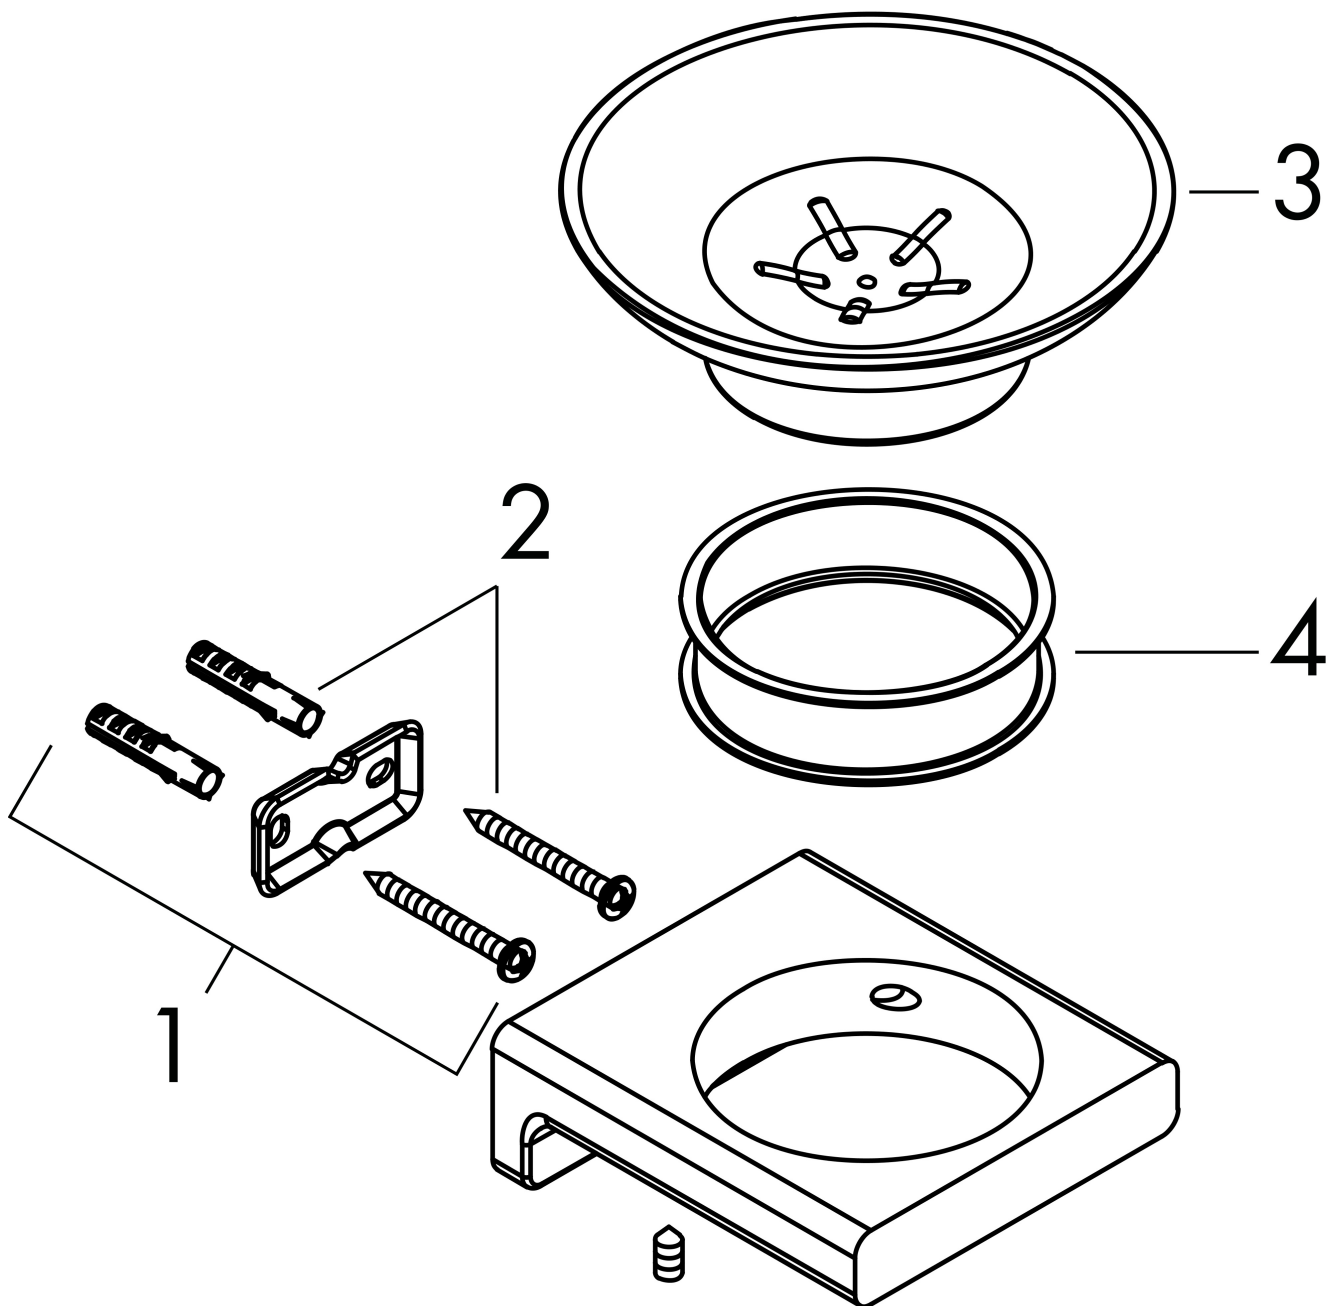

## Features

- wall-mounted
- material recess: matt glass
- holder material: metal
- with mounting material
- concealed fastening
- drilling distance: 26 mm
- diameter drill hole: 6 mm

## Drawing

## Technology

Brand hansgrohe  
Art. Name **AddStoris Q** Soap dish  
Art. Nr. 41746990  
Surface Polished Gold Optic

Spare Parts Drawing for build year: >04/21

Brand hansgrohe  
 Art. Name **AddStoris Q** Soap dish  
 Art. Nr. 41746990  
 Surface Polished Gold Optic

**Spare parts list for build year: >04/21**

<b>Pos.</b>	<b>Description</b>	<b>Articlenumber</b>
1	support element	94165000
2	mounting set	40915000
3	soap dish	94170000
4	plastic ring	94169000