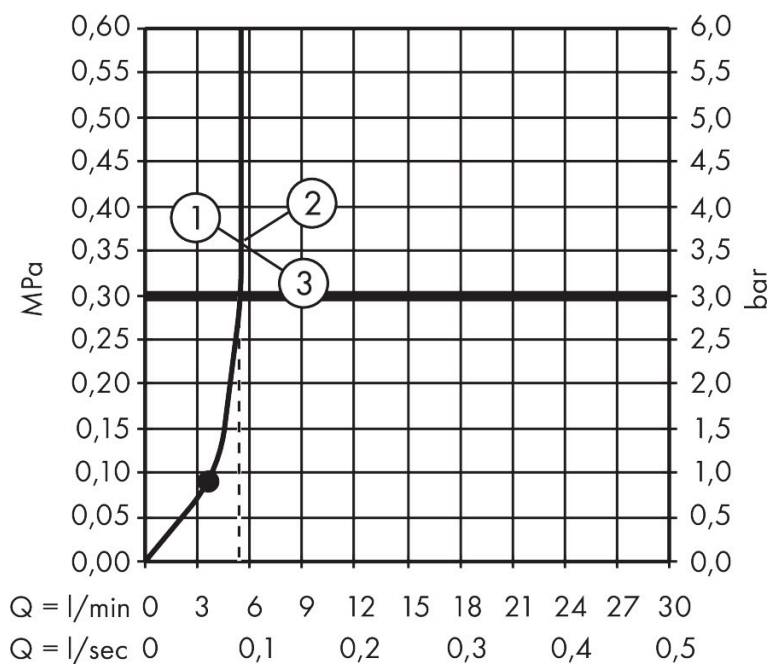

Brand AXOR
Art. Name **AXOR ShowerSolutions** Hand shower 130 3jet EcoSmart+
Art. Nr. 39774000
Surface Chrome

Flow chart

- 1 EnergeticRain
- 2 Intense PowderRain
- 3 PowderRain

The consumption was measured in combination with the appropriate fittings (thermostat/mixer/in-wall valve) to reflect actual application in practice.