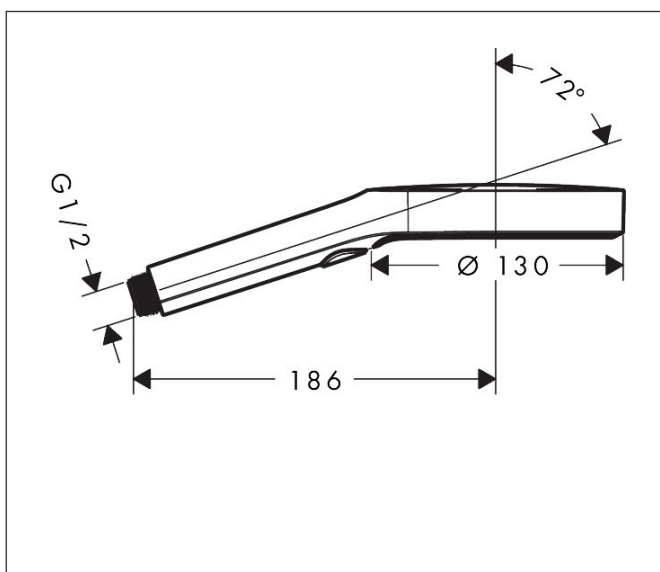

## Drawing

## Features

- shower head size: 132 mm
- spray type: PowderRain, Intense PowderRain, EnergeticRain
- convenient spray selection via Select button
- FlexPower: nozzles automatically adjust to water pressure by opening and closing
- QuickClean+: reduce limescale deposits thanks to the elasticity of the nozzles
- flow rate Intense PowderRain at 3 bar: 5,5 l/min
- flow rate PowderRain spray at 3 bar: 5,3 l/min
- flow rate EnergeticRain spray at 3 bar: 5,5 l/min
- flow regulator: 6 l/min (with possible tolerances -20 %)
- maximum flow rate at 3 bar: 5,5 l/min
- function from: 4,7 l/min
- minimum flow pressure: 0,8 bar
- with internal water conduction
- rinseable filter washer
- connection thread: G 1/2
- suitable for continuous flow water heaters
- EU taxonomy: max. 6 l/min - Substantial Contribution (SC) possible