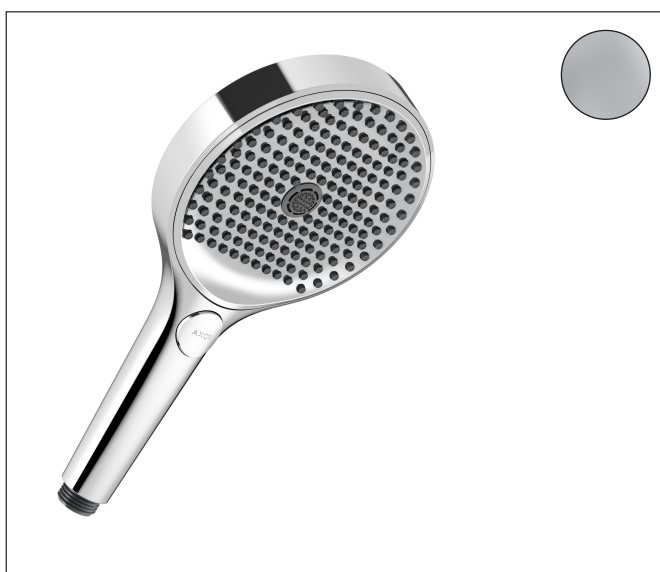

Brand AXOR  
 Art. Name **AXOR ShowerSolutions** Hand shower 130 3jet EcoSmart+  
 Art. Nr. 39774000  
 Surface Chrome

## Product picture

## Features

- shower head size: 132 mm
- spray type: PowderRain, Intense PowderRain, EnergeticRain
- convenient spray selection via Select button
- FlexPower: nozzles automatically adjust to water pressure by opening and closing
- QuickClean+: reduce limescale deposits thanks to the elasticity of the nozzles
- flow rate Intense PowderRain at 3 bar: 5,5 l/min
- flow rate PowderRain spray at 3 bar: 5,3 l/min
- flow rate EnergeticRain spray at 3 bar: 5,5 l/min
- flow regulator: 6 l/min (with possible tolerances -20 %)
- maximum flow rate at 3 bar: 5,5 l/min
- function from: 4,7 l/min
- minimum flow pressure: 0,8 bar
- with internal water conduction
- rinseable filter washer
- connection thread: G 1/2
- suitable for continuous flow water heaters
- EU taxonomy: max. 6 l/min - Substantial Contribution (SC) possible

## Spray Types

Brand AXOR  
 Art. Name **AXOR ShowerSolutions** Hand shower 130 3jet EcoSmart+  
 Art. Nr. 39774000  
 Surface Chrome