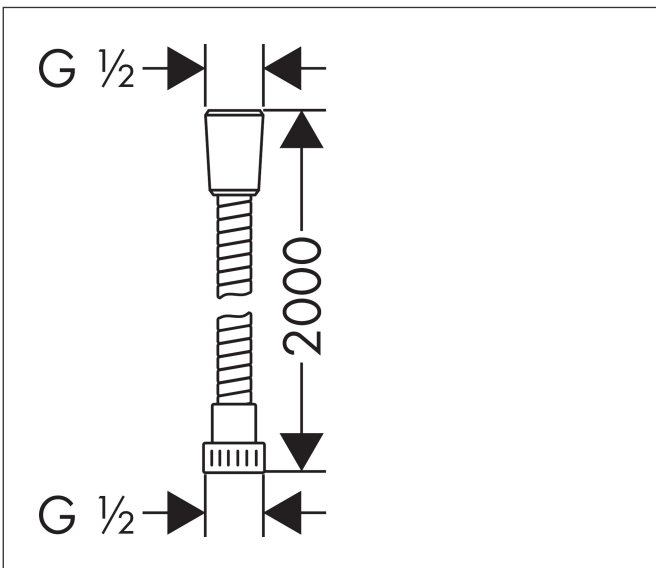

Brand hansgrohe
 Art. Name **Metaflex** Shower hose 200 cm
 Art. Nr. 28264000
 Surface Chrome

Product picture

Features

- plastic shower hose with coil winding
- with plastic coating, easy to clean
- shower hose length: 2.00 m
- without pivot joints
- kink-protected
- nuts shower hose: 1 x conical nut, 1 x cylindrical nut
- connection thread: G 1/2

Drawing

Brand hansgrohe
Art. Name **Metaflex** Shower hose 200 cm
Art. Nr. 28264000
Surface Chrome

Spare Parts Drawing for build year: >05/01

Brand hansgrohe
Art. Name **Metaflex** Shower hose 200 cm
Art. Nr. 28264000
Surface Chrome

Spare parts list for build year: >05/01

Pos.	Description	Articlenumber
1	seal	98058000