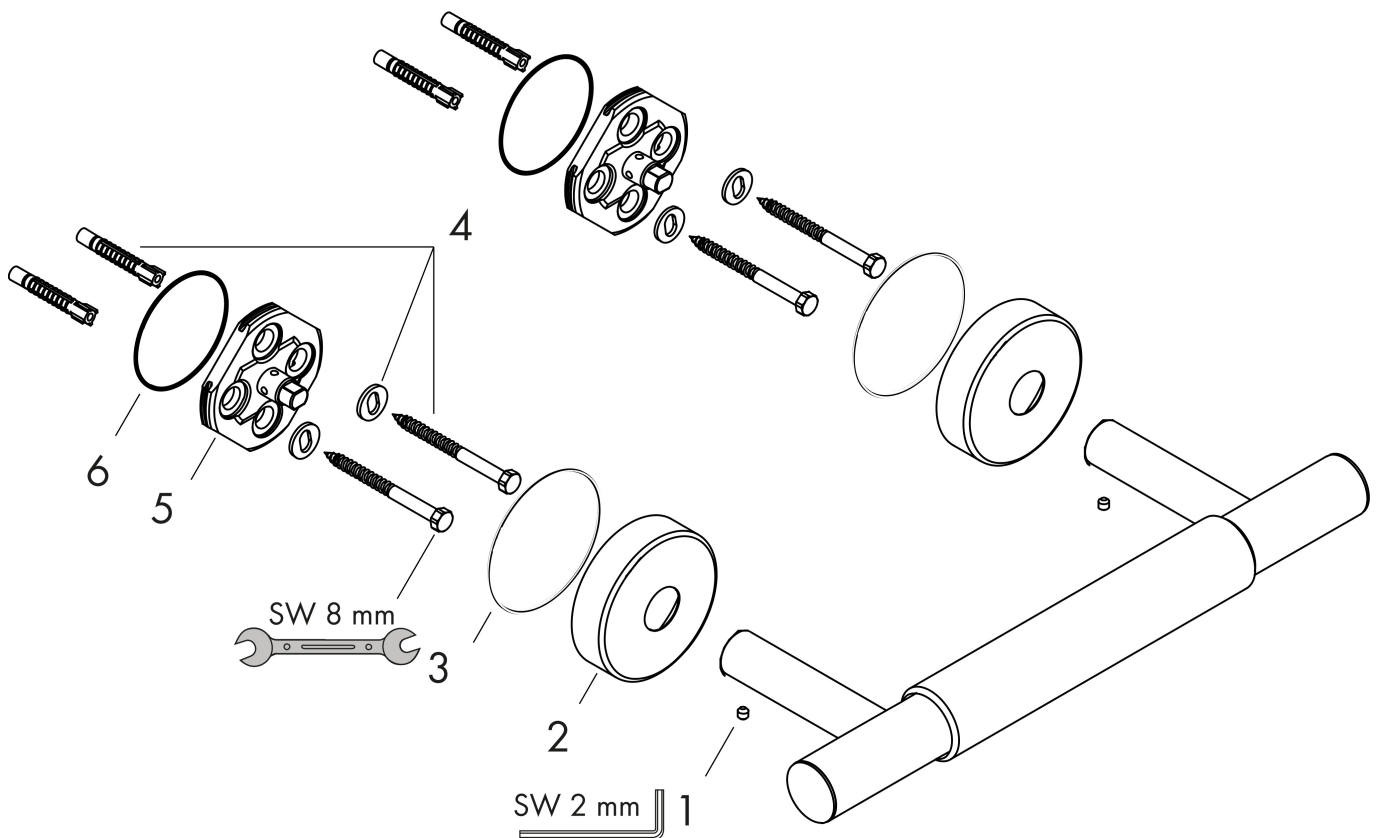

Brand hansgrohe
 Art. Name **Unica** Foot support Comfort
 Art. Nr. 26329000
 Surface Chrome

Product picture

Features

- antislip foot rest
- wall-mounted
- material: metal
- length: 284 mm
- with mounting material
- concealed fastening
- drilling distance: 192 mm

Drawing

Brand hansgrohe
Art. Name **Unica** Foot support Comfort
Art. Nr. 26329000
Surface Chrome

Spare Parts Drawing for build year: >10/15

Brand hansgrohe
 Art. Name **Unica** Foot support Comfort
 Art. Nr. 26329000
 Surface Chrome

Spare parts list for build year: >10/15

Pos.	Description	Articlenumber
1	hollow set screw M4x5	92846000
2	escutcheon Ø 60 mm	92807000
3	O-Ring 50x2,5	95512000
4	mounting set	98716000
5	support element	98539000
6	O-ring 45x2,5	98432000