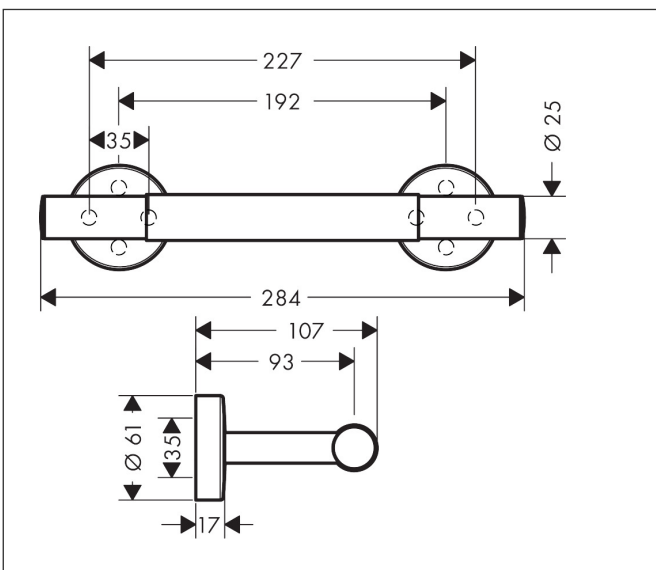

Brand hansgrohe
 Art. Name **Unica** Foot support Comfort
 Art. Nr. 26329000
 Surface Chrome

Product picture

Features

- antislip foot rest
- wall-mounted
- material: metal
- length: 284 mm
- with mounting material
- concealed fastening
- drilling distance: 192 mm

Drawing

Brand hansgrohe
Art. Name **Unica** Foot support Comfort
Art. Nr. 26329000
Surface Chrome

Spare Parts Drawing for build year: >10/15

Brand hansgrohe
 Art. Name **Unica** Foot support Comfort
 Art. Nr. 26329000
 Surface Chrome

Spare parts list for build year: >10/15

Pos.	Description	Articlenumber
1	hollow set screw M4x5	92846000
2	escutcheon Ø 60 mm	92807000
3	O-Ring 50x2,5	95512000
4	mounting set	98716000
5	support element	98539000
6	O-ring 45x2,5	98432000