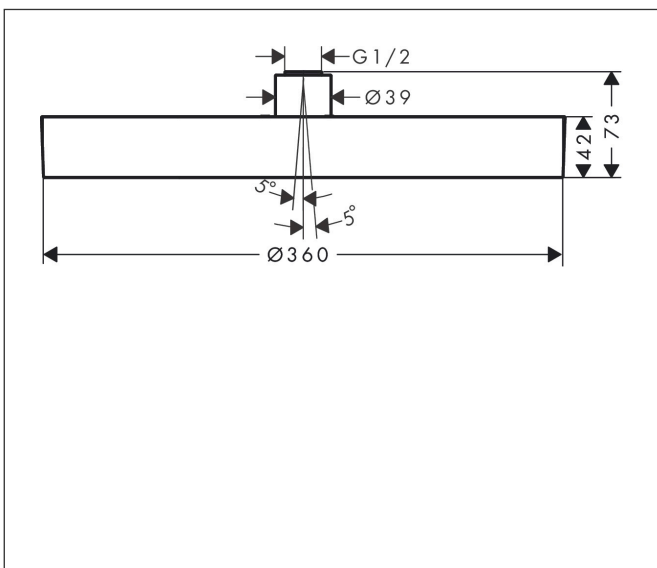

Drawing

Technology

Spray Types