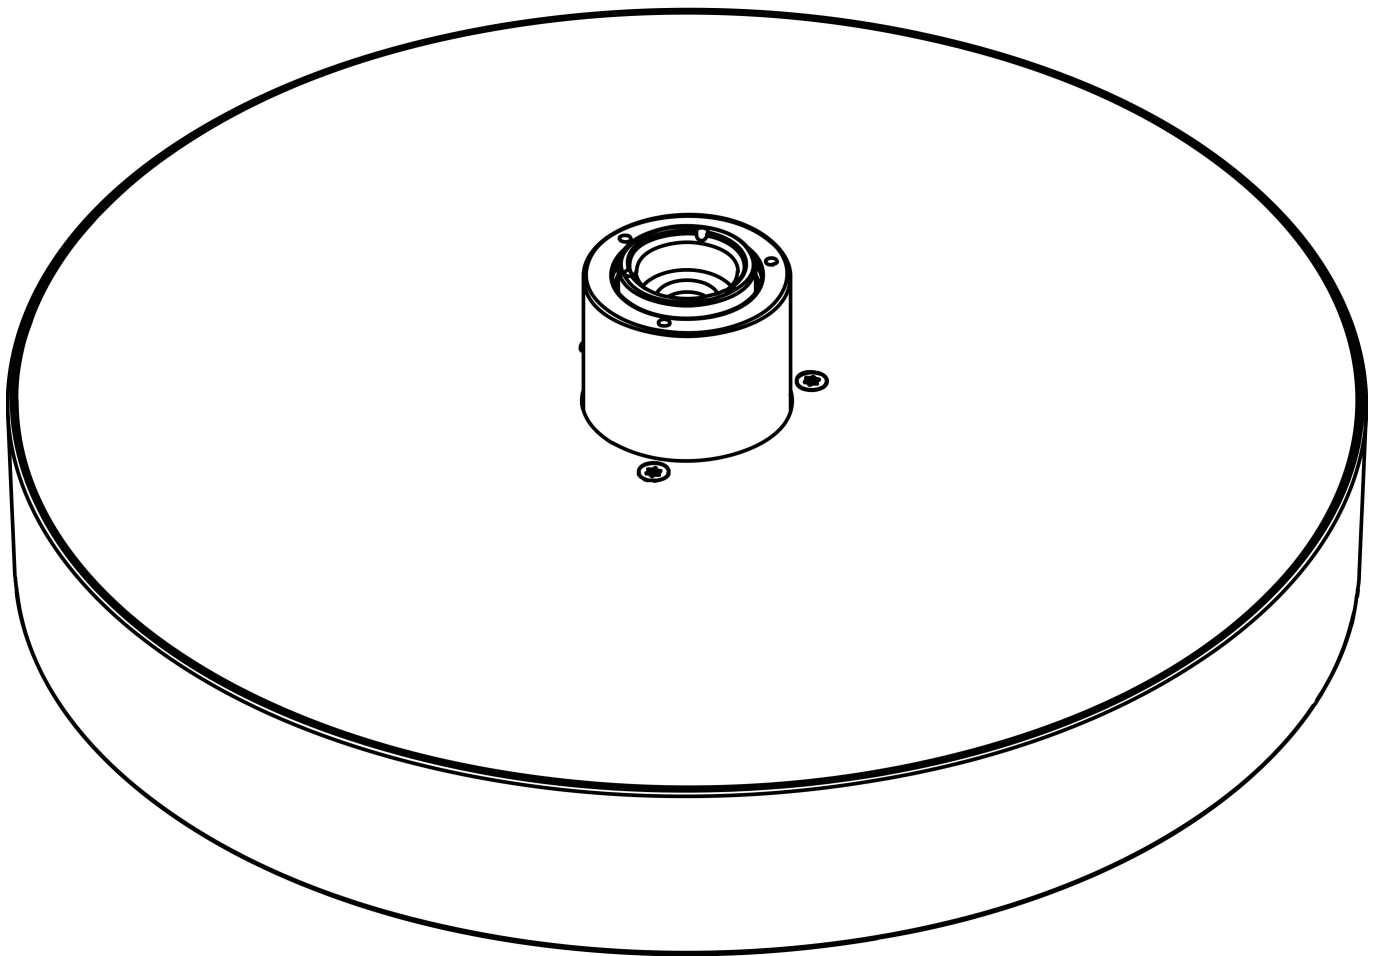

Brand hansgrohe
Art. Name **Rainfinity** Overhead shower 360 1jet
Art. Nr. 26231000
Surface Chrome

Spare Parts Drawing for build year: >07/19