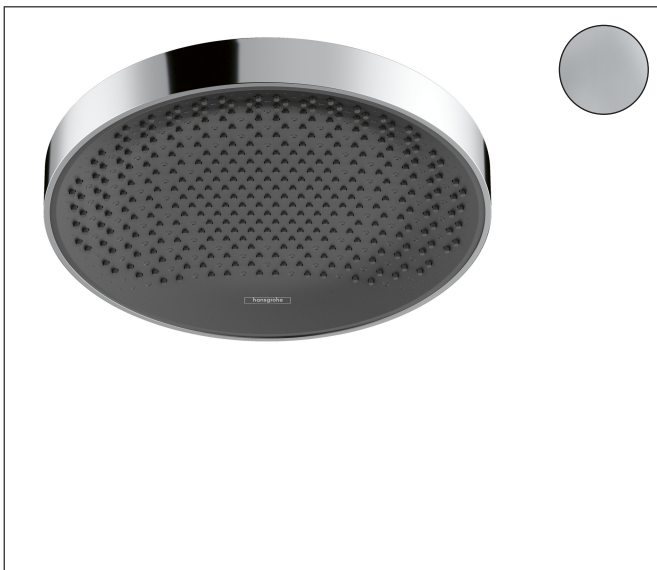

Brand hansgrohe  
 Art. Name **Rainfinity** Overhead shower 360 1jet  
 Art. Nr. 26231000  
 Surface Chrome

reddot award 2019  
 best of the best

## Product picture

## Features

- shower head size: 360 mm
- spray type: PowderRain
- flow rate PowderRain spray at 3 bar: 20,3 l/min
- function from: 17,3 l/min
- maximum flow rate at 3 bar: 20,3 l/min
- minimum flow pressure: 2 bar
- overhead shower angle ( $2 \times 5^\circ$ ) adjustable
- frame: metal
- material spray disc: aluminium
- spray disc surface: graphite
- overhead shower removable for cleaning
- installation: ceiling or wall
- connection thread: G  $\frac{1}{2}$
- connection dimension: DN15
- not suitable for continuous flow water heaters

## Spray Types

Brand hansgrohe  
 Art. Name **Rainfinity** Overhead shower 360 1jet  
 Art. Nr. 26231000  
 Surface Chrome