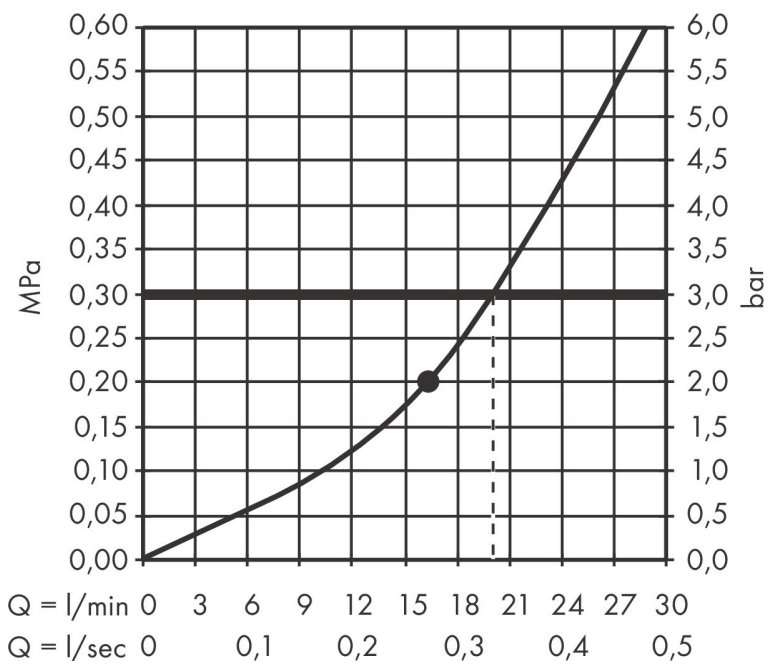

Brand hansgrohe
Art. Name **Rainfinity** Overhead shower 360 1jet
Art. Nr. 26231000
Surface Chrome

Flow chart

The consumption was measured in combination with the appropriate fittings (thermostat/mixer/in-wall valve) to reflect actual application in practice.