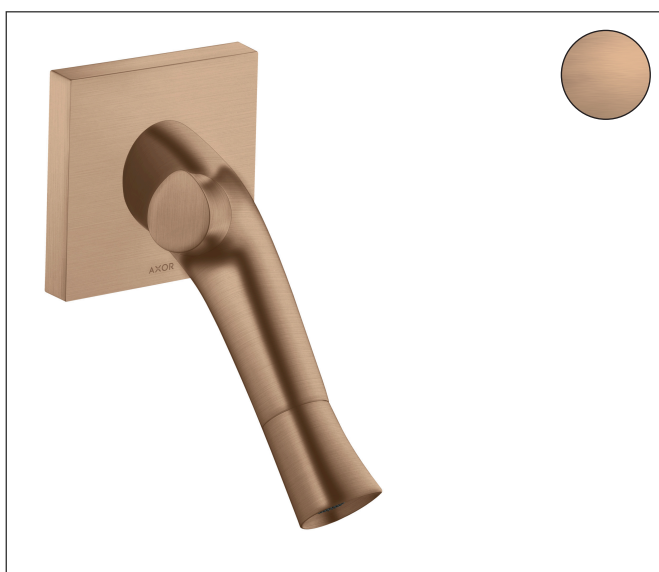

Brand AXOR
 Art. Name **AXOR Starck Organic** 2-handle basin mixer for concealed installation wall-mounted with spout 187 mm
 Art. Nr. 12015310
 Surface Brushed Red Gold

Product picture

Features

- consists of: 2-handle basin mixer, waste set
- projection: 187 mm
- handle variant: cylinder handle
- spray type: shower spray
- maximum flow rate at 3 bar: 3,5 l/min
- flow rate booster: 5 l/min
- ceramic cartridge for temperature control
- ceramic valve for volume control
- temperature limitation adjustable
- separation of temperature and volume control
- with isolated water conduction - without contact with nickel and lead
- suitable for continuous flow water heaters
- non-closing waste set
- connection type: basic set
- connection dimension: DN15
- EU taxonomy: max. 6 l/min - Substantial Contribution (SC) possible

Drawing

Technology

Brand AXOR
Art. Name **AXOR Starck Organic** 2-handle basin mixer for concealed installation wall-mounted with spout 187 mm
Art. Nr. 12015310
Surface Brushed Red Gold

Required parts

Product picture	Art. Name	Art. Nr.
	AXOR Basic set	10902180

Brand AXOR
 Art. Name **AXOR Starck Organic** 2-handle basin mixer for concealed installation wall-mounted with spout 187 mm
 Art. Nr. 12015310
 Surface Brushed Red Gold

Flow chart