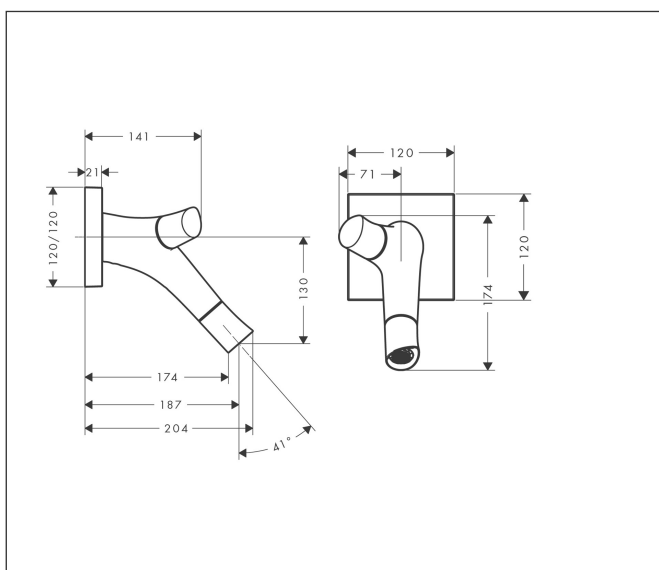

Brand AXOR
 Art. Name **AXOR Starck Organic** 2-handle basin mixer for concealed installation wall-mounted with spout 187 mm
 Art. Nr. 12015310
 Surface Brushed Red Gold

Product picture

Features

- consists of: 2-handle basin mixer, waste set
- projection: 187 mm
- handle variant: cylinder handle
- spray type: shower spray
- maximum flow rate at 3 bar: 3,5 l/min
- flow rate booster: 5 l/min
- ceramic cartridge for temperature control
- ceramic valve for volume control
- temperature limitation adjustable
- separation of temperature and volume control
- with isolated water conduction - without contact with nickel and lead
- suitable for continuous flow water heaters
- non-closing waste set
- connection type: basic set
- connection dimension: DN15
- EU taxonomy: max. 6 l/min - Substantial Contribution (SC) possible

Drawing

Technology

Brand AXOR
Art. Name **AXOR Starck Organic** 2-handle basin mixer for concealed installation wall-mounted with spout 187 mm
Art. Nr. 12015310
Surface Brushed Red Gold

Required parts

Product picture	Art. Name	Art. Nr.
	AXOR Basic set	10902180

Brand AXOR
 Art. Name **AXOR Starck Organic** 2-handle basin mixer for concealed installation wall-mounted with spout 187 mm
 Art. Nr. 12015310
 Surface Brushed Red Gold

Flow chart