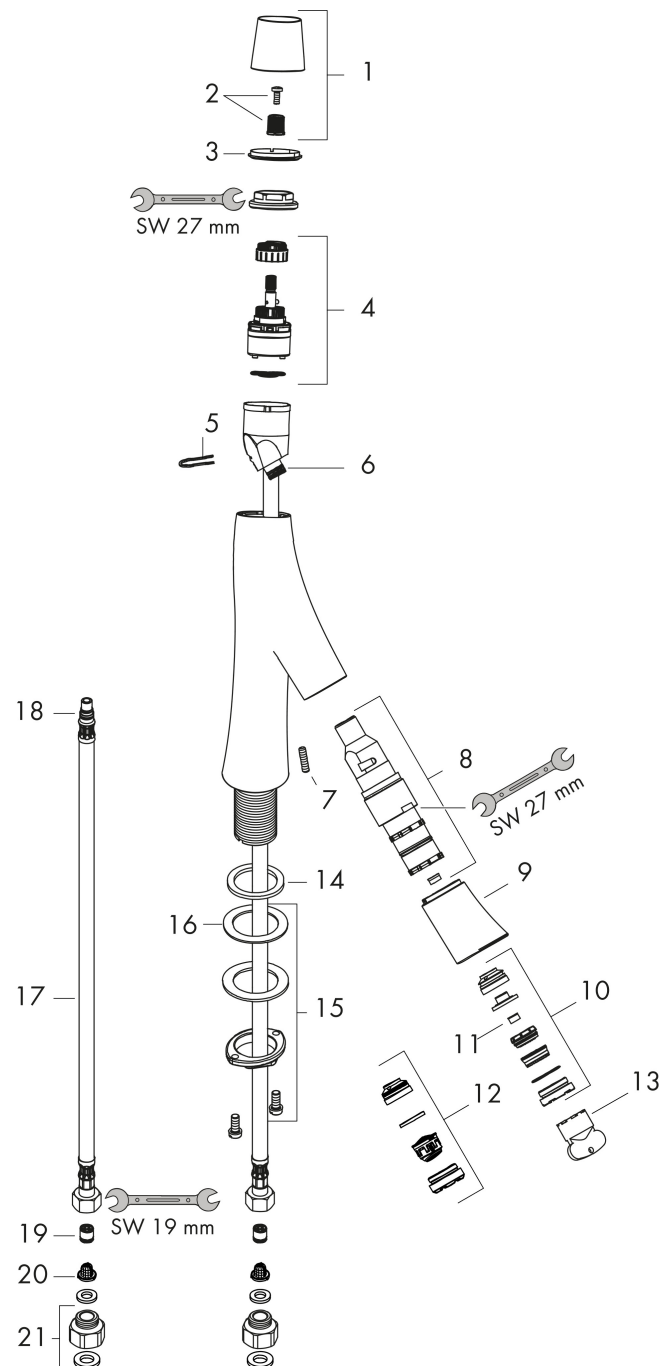

Brand AXOR  
 Art. Name **AXOR Starck Organic** 2-handle basin mixer 80 without waste set  
 Art. Nr. 12010003  
 Surface Chrome

## Flow chart

Brand AXOR  
 Art. Name **AXOR Starck Organic** 2-handle basin mixer 80 without waste set  
 Art. Nr. 12010003  
 Surface Chrome

## Spare Parts Drawing for build year: >06/17

Brand AXOR  
 Art. Name **AXOR Starck Organic** 2-handle basin mixer 80 without waste set  
 Art. Nr. 12010003  
 Surface Chrome

## Spare parts list for build year: >06/17

Pos.	Description	Articlenumber
1	handle	98296000
2	handle fixing set	98932000
3	color-ring cold / hot water	98304000
4	cartridge, assy	98303000
5	cramp	98403000
6	O-ring 11x1,5	98385000
7	hollow set screw M5x16	98404000
8	shut off cartridge	98301000
9	spout cpl.	98297000
10	spray former	98299000
11	flow limiter (5 l/min)	95311000
12	aerator M24x1 (7 l/min)	98300000
13	special tool	95158000
14	flat seal	98749000
15	fixing set (Ø 32)	13961000
16	lever collar	97548000
17	connection hose 600 mm M8x0,75 G3/8	95664000
18	O-ring 7x1,5	98422000
19	non return valve DW 10	96456000
20	filter packing	95291000
21	set of adapters	93395000
a	fixation extension 35 mm	13898000