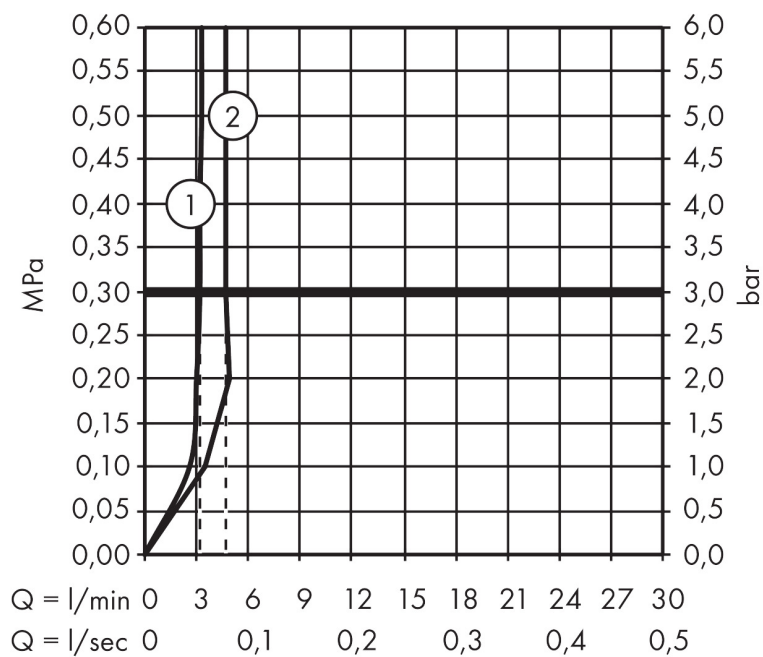

Brand AXOR  
 Art. Name **AXOR Starck Organic** 2-handle basin mixer 80 without waste set  
 Art. Nr. 12010003  
 Surface Chrome

## Flow chart

Brand AXOR  
 Art. Name **AXOR Starck Organic** 2-handle basin mixer 80 without waste set  
 Art. Nr. 12010003  
 Surface Chrome

## Spare Parts Drawing for build year: >06/17

Brand AXOR  
 Art. Name **AXOR Starck Organic** 2-handle basin mixer 80 without waste set  
 Art. Nr. 12010003  
 Surface Chrome